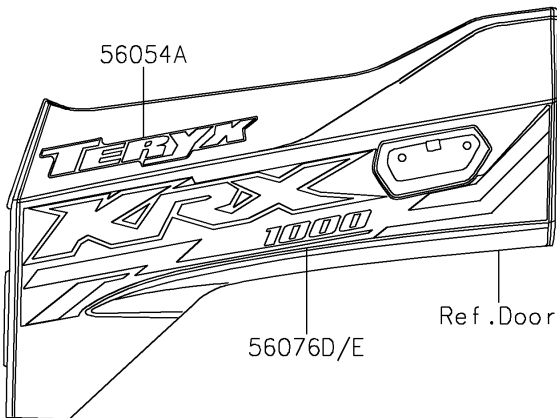

2024 Teryx KRX® 1000 PARTS DIAGRAM

Decals(Red)(APFNN/APFNL)

F2861A

Ref. Front Fender(s)

Ref. Front Fender(s)

56076D/E

Ref. Door

Ref. Rear Fender(s)

2024 Teryx KRX® 1000 PARTS LIST

Decals(Red)(APFNN/APFNL)

ITEM NAME	PART NUMBER	QUANTITY
MARK,KAWASAKI (Ref # 56052)	56052-0716	1
MARK,RR FENDER,KAWASAKI (Ref # 56054)	56054-2605	2
MARK,DOOR COVER,TERYX (Ref # 56054A)	56054-2964	2
PATTERN,FR FENDER,LH (Ref # 56076)	56076-2682	1
PATTERN,FR FENDER,LH (Ref # 56076A)	56076-2683	1
PATTERN,FR FENDER,RH (Ref # 56076B)	56076-2684	1
PATTERN,FR FENDER,RH (Ref # 56076C)	56076-2685	1
PATTERN,DOOR COVER,LH (Ref # 56076D)	56076-2686	1
PATTERN,DOOR COVER,RH (Ref # 56076E)	56076-2687	1
PATTERN,RR FENDER,LH,UPP (Ref # 56076F)	56076-2688	1
PATTERN,RR FENDER,LH,LWR (Ref # 56076G)	56076-2689	1
PATTERN,RR FENDER,RH,UPP (Ref # 56076H)	56076-2690	1
PATTERN,RR FENDER,RH,LWR (Ref # 56076I)	56076-2691	1