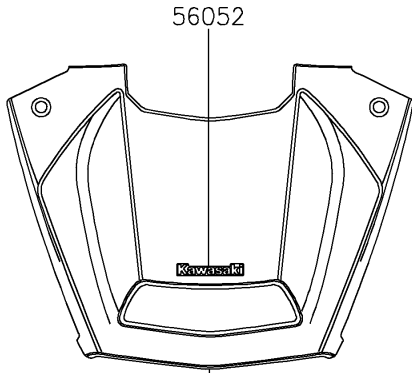

2024 Teryx KRX® 1000 PARTS DIAGRAM

Decals(Red)(APFNN/APFNL)

F2861A

Ref. Front Fender(s)

Ref. Front Fender(s)

56076D/E

Ref. Door

Ref. Rear Fender(s)

2024 Teryx KRX® 1000 PARTS LIST

Decals(Red)(APFNN/APFNL)

ITEM NAME	PART NUMBER	QUANTITY
MARK,KAWASAKI (Ref # 56052)	56052-0716	1
MARK,RR FENDER,KAWASAKI (Ref # 56054)	56054-2605	2
MARK,DOOR COVER,TERYX (Ref # 56054A)	56054-2964	2
PATTERN,FR FENDER,LH (Ref # 56076)	56076-2682	1
PATTERN,FR FENDER,LH (Ref # 56076A)	56076-2683	1
PATTERN,FR FENDER,RH (Ref # 56076B)	56076-2684	1
PATTERN,FR FENDER,RH (Ref # 56076C)	56076-2685	1
PATTERN,DOOR COVER,LH (Ref # 56076D)	56076-2686	1
PATTERN,DOOR COVER,RH (Ref # 56076E)	56076-2687	1
PATTERN,RR FENDER,LH,UPP (Ref # 56076F)	56076-2688	1
PATTERN,RR FENDER,LH,LWR (Ref # 56076G)	56076-2689	1
PATTERN,RR FENDER,RH,UPP (Ref # 56076H)	56076-2690	1
PATTERN,RR FENDER,RH,LWR (Ref # 56076I)	56076-2691	1