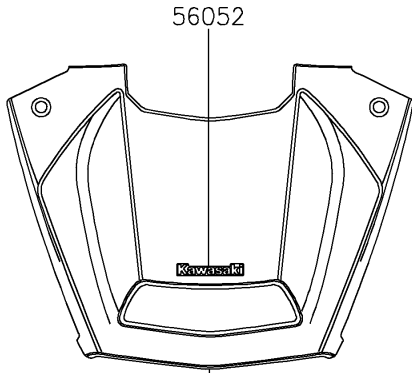

2024 Teryx KRX® 1000 PARTS DIAGRAM

Decals(Gray)(ARFNN/ARFNL)(CA,US)

F2861B

Ref. Front Fender(s)

Ref. Front Fender(s)

Ref. Door

Ref. Rear Fender(s)

2024 Teryx KRX® 1000 PARTS LIST