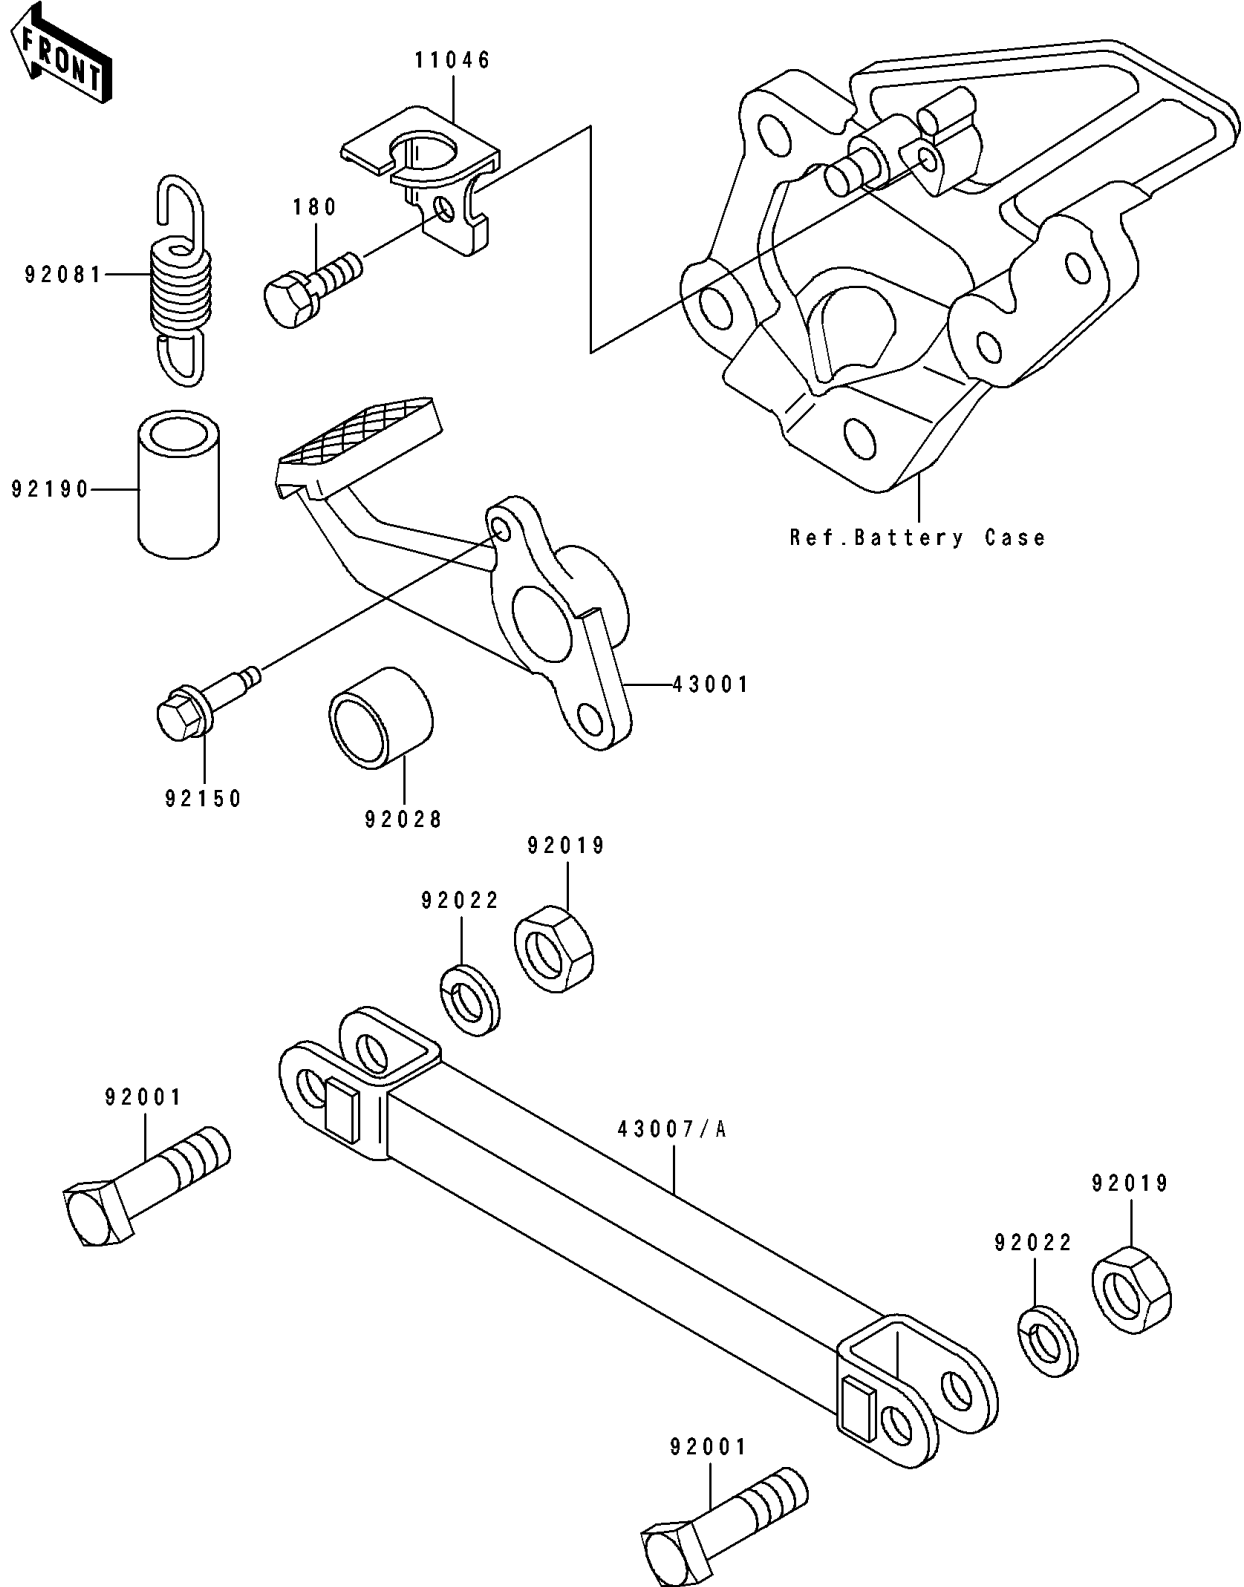

1991 Ninja® ZX™-6 PARTS DIAGRAM

Brake Pedal

F2260

1991 Ninja® ZX™ -6 PARTS LIST

Brake Pedal

| ITEM NAME | PART NUMBER | QUANTITY |
|---|---------------|----------|
| BRACKET,REAR BRAKE SWITCH (Ref # 11046) | 11046-1252 | 1 |
| LEVER-BRAKE,PEDAL (Ref # 43001) | 43001-1283 | 1 |
| ROD-TORQUE,G.GRAY (Ref # 43007) | 43007-1152-GD | 1 |
| ROD-TORQUE,G.GRAY (Ref # 43007A) | 43007-1152-HN | 1 |
| BOLT,10X37 (Ref # 92001) | 92001-1307 | 2 |
| NUT,LOCK,10MM (Ref # 92019) | 92019-021 | 2 |
| WASHER,SPRING,10MM (Ref # 92022) | 92022-1540 | 2 |
| BUSHING (Ref # 92028) | 92028-1558 | 1 |
| SPRING,BRAKE PEDAL (Ref # 92081) | 92081-1147 | 1 |
| BOLT,6MM (Ref # 92150) | 92150-1113 | 1 |
| TUBE,16X19X30 (Ref # 92190) | 92190-1185 | 1 |
| BOLT-UPSET-WS (Ref # 180) | 180H0614 | 1 |