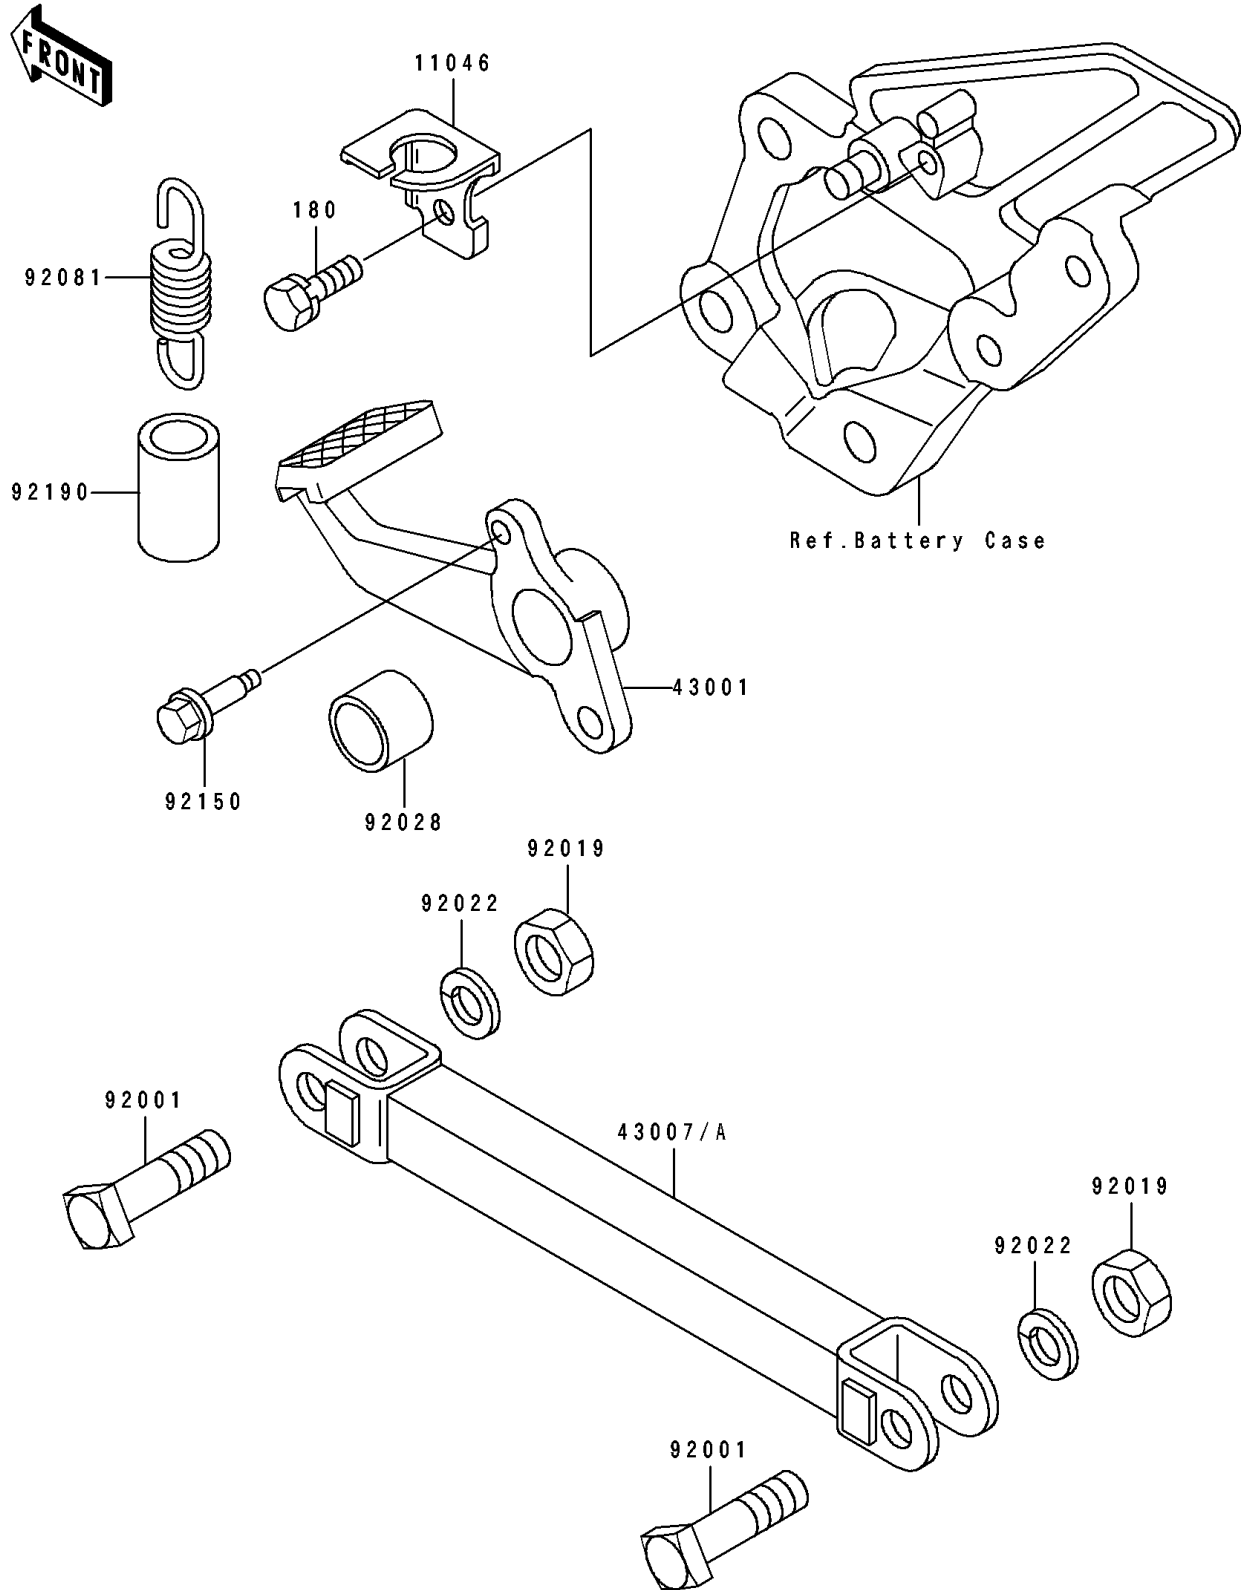

1992 Ninja® ZX™ -6 PARTS DIAGRAM

Brake Pedal

F2260

1992 Ninja® ZX™ -6 PARTS LIST

Brake Pedal

ITEM NAME	PART NUMBER	QUANTITY
BRACKET,REAR BRAKE SWITCH (Ref # 11046)	11046-1252	1
LEVER-BRAKE,PEDAL (Ref # 43001)	43001-1283	1
ROD-TORQUE,G.GRAY (Ref # 43007)	43007-1152-GD	1
ROD-TORQUE,G.GRAY (Ref # 43007A)	43007-1152-HN	1
BOLT,10X37 (Ref # 92001)	92001-1307	2
NUT,LOCK,10MM (Ref # 92019)	92019-021	2
WASHER,SPRING,10MM (Ref # 92022)	92022-1540	2
BUSHING (Ref # 92028)	92028-1558	1
SPRING,BRAKE PEDAL (Ref # 92081)	92081-1147	1
BOLT,6MM (Ref # 92150)	92150-1113	1
TUBE,16X19X30 (Ref # 92190)	92190-1185	1
BOLT-UPSET-WS (Ref # 180)	180H0614	1