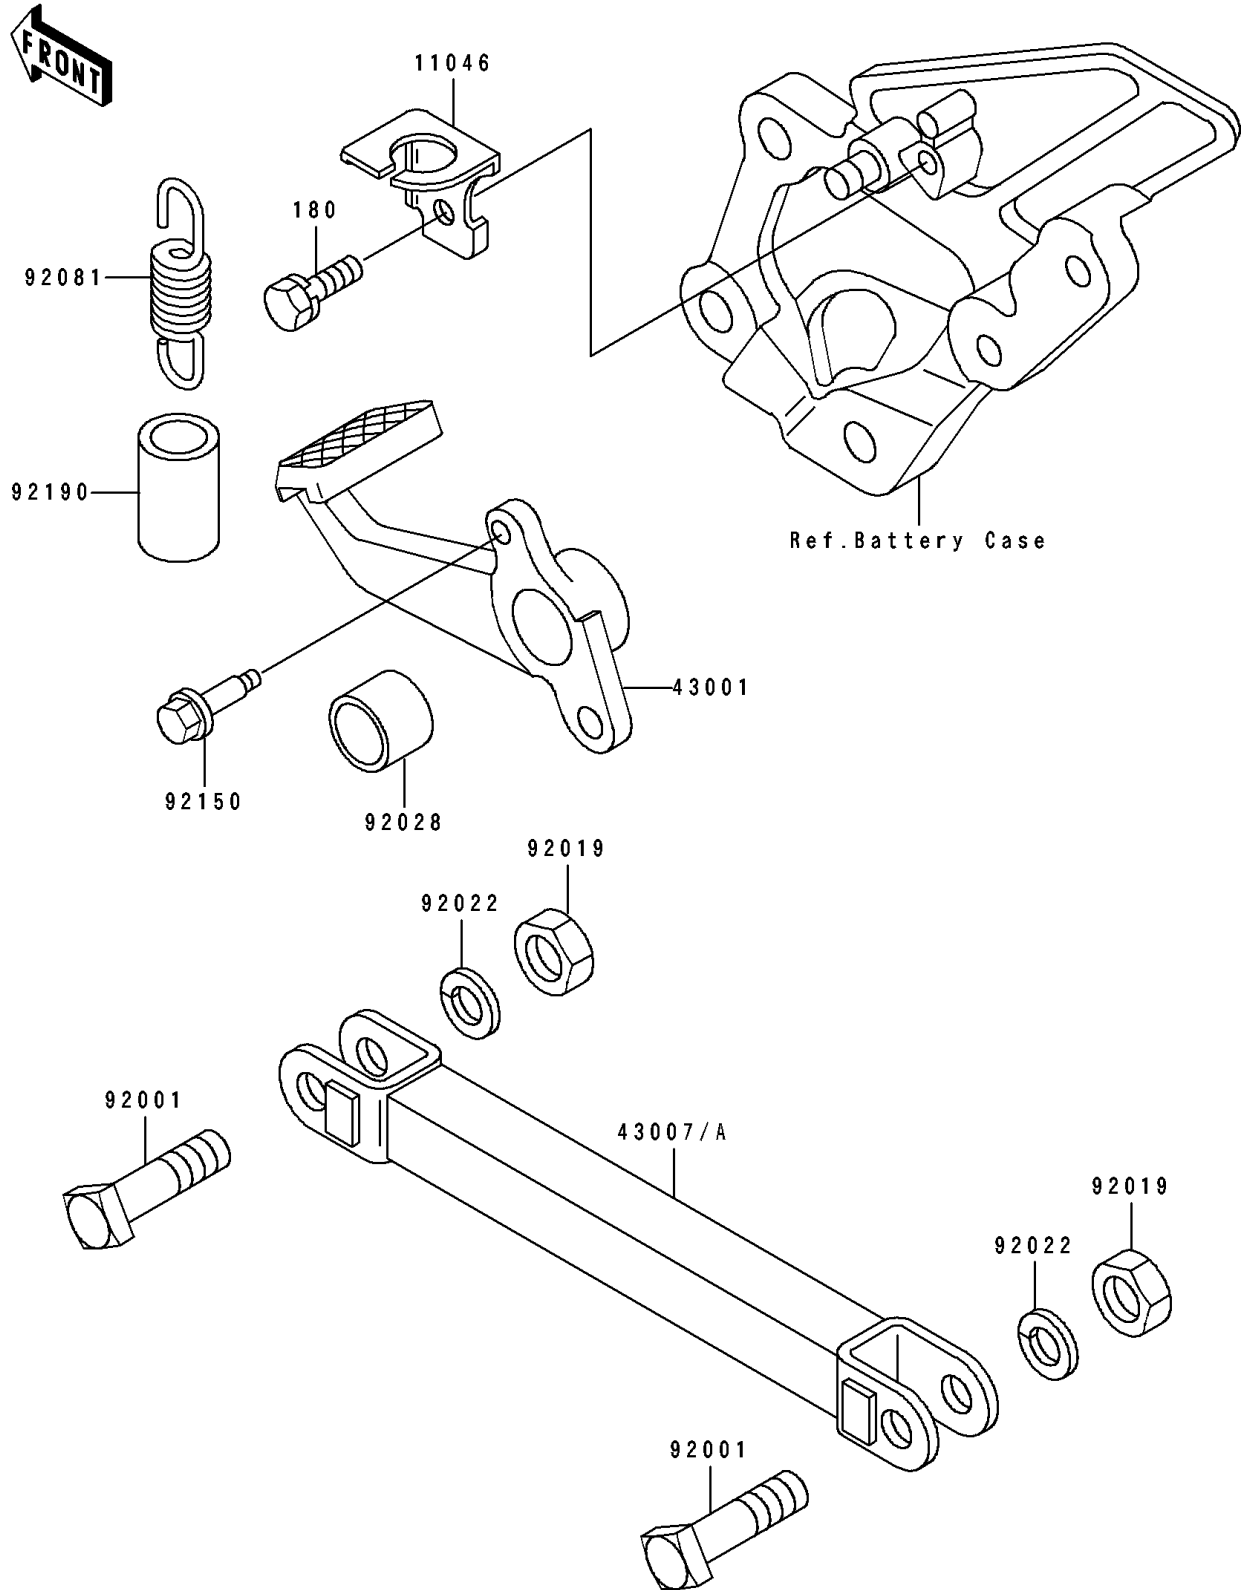

# 1993 Ninja® ZX™ -6 PARTS DIAGRAM

Brake Pedal

F2260

# 1993 Ninja® ZX™-6 PARTS LIST

## Brake Pedal

ITEM NAME	PART NUMBER	QUANTITY
BRACKET,REAR BRAKE SWITCH (Ref # 11046)	11046-1252	1
LEVER-BRAKE,PEDAL (Ref # 43001)	43001-1283	1
ROD-TORQUE,G.GRAY (Ref # 43007A)	43007-1152-HN	1
BOLT,10X37 (Ref # 92001)	92001-1307	2
NUT,LOCK,10MM (Ref # 92019)	92019-021	2
WASHER,SPRING,10MM (Ref # 92022)	92022-1540	2
BUSHING (Ref # 92028)	92028-1558	1
SPRING,BRAKE PEDAL (Ref # 92081)	92081-1147	1
BOLT,6MM (Ref # 92150)	92150-1113	1
TUBE,16X19X30 (Ref # 92190)	92190-1185	1
BOLT-UPSET-WS (Ref # 180)	180H0614	1