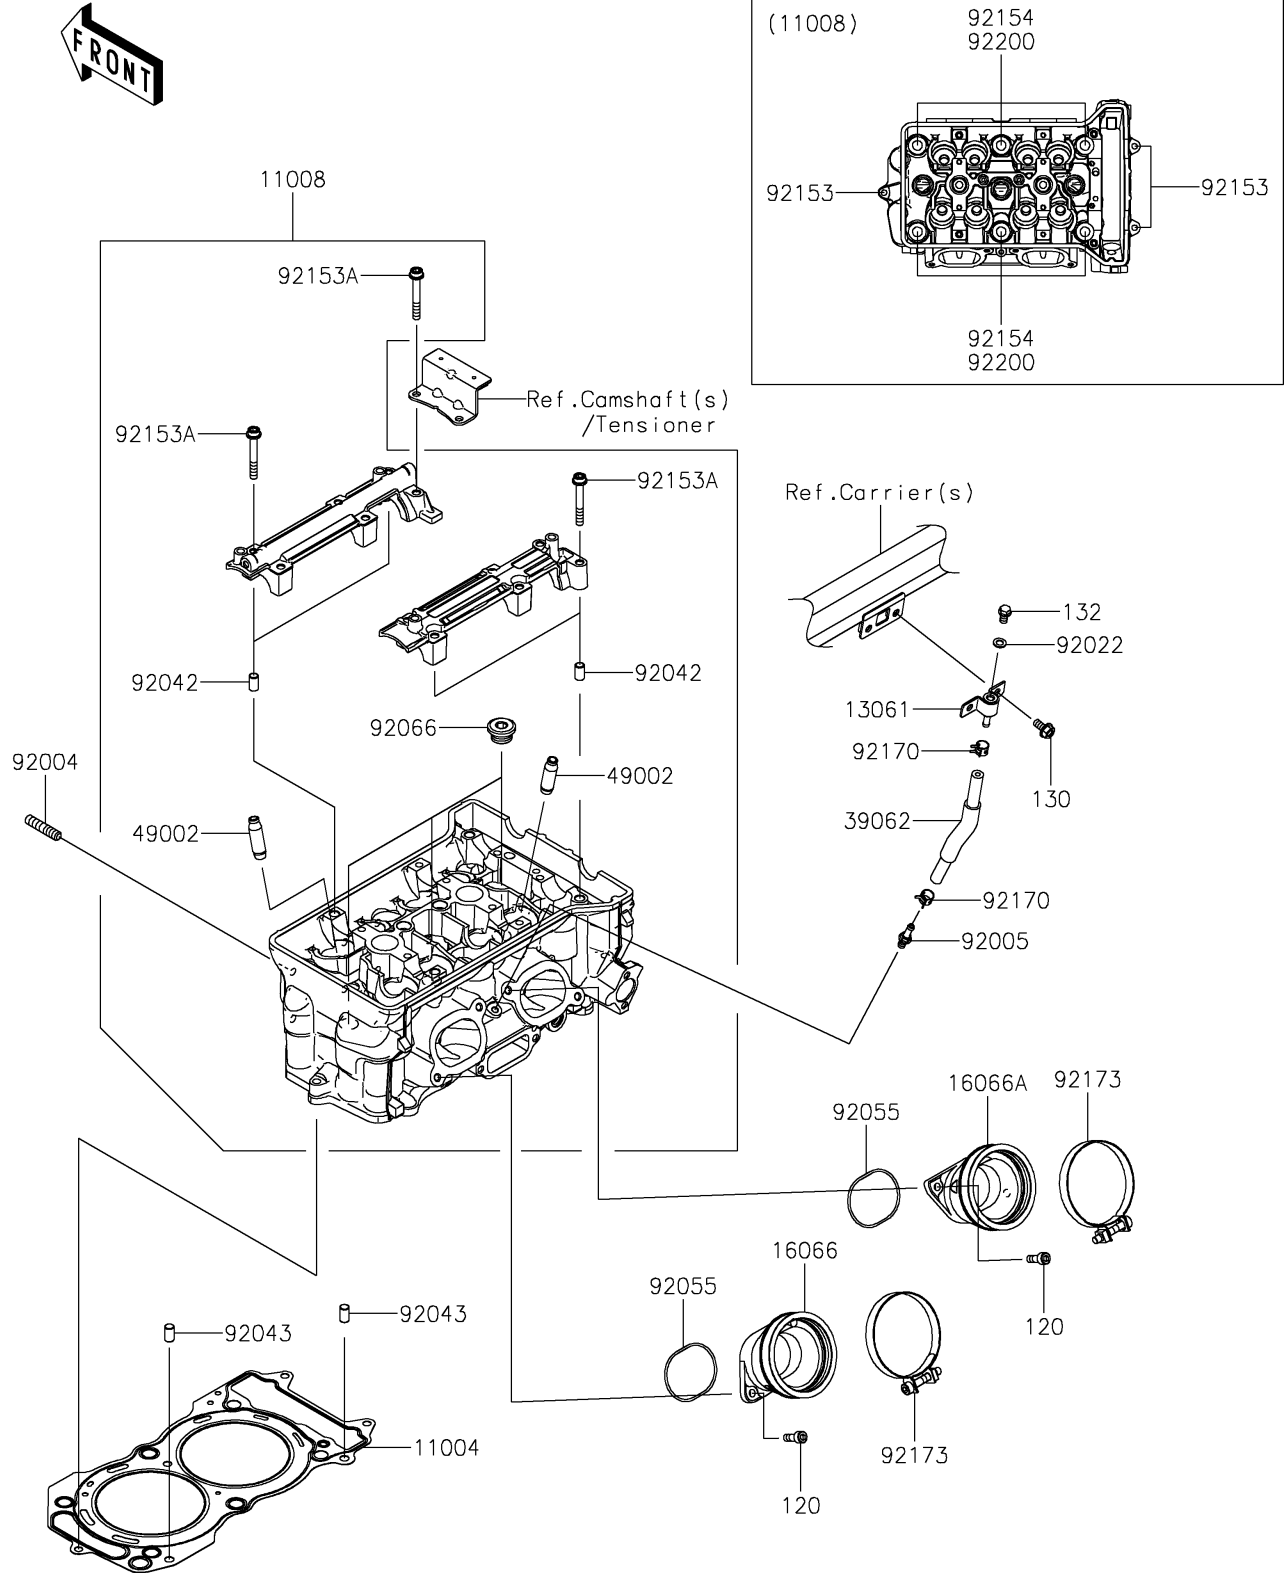

2023 Teryx KRX® 1000 Trail Edition PARTS DIAGRAM

Cylinder Head

E1111

2023 Teryx KRX® 1000 Trail Edition PARTS LIST

Cylinder Head

ITEM NAME	PART NUMBER	QUANTITY
GASKET-HEAD (Ref # 11004)	11004-0785	1
HEAD-COMP-CYLINDER (Ref # 11008)	11008-1461	1
BOSS (Ref # 13061)	13061-0977	1
HOLDER-THROTTLE BODY,#1 (Ref # 16066)	16066-0015	1
HOLDER-THROTTLE BODY,#2 (Ref # 16066A)	16066-0016	1
HOSE-COOLING,CYL.HEAD-AIR VENT (Ref # 39062)	39062-0862	1
GUIDE-VALVE (Ref # 49002)	49002-0709	8
STUD,8X22 (Ref # 92004)	92004-1217	8
FITTING (Ref # 92005)	92005-0826	1
WASHER,6.2X11X1 (Ref # 92022)	92022-304	1
PIN,DOWEL,6.3X8X14 (Ref # 92042)	92042-007	4
PIN,8X14 (Ref # 92043)	92043-1567	2
RING-O,49.7X1.9 (Ref # 92055)	92055-0930	2
PLUG,18X10 (Ref # 92066)	92066-0832	3
BOLT,6X95 (Ref # 92153)	92153-0320	3
BOLT,SOCKET,6X45 (Ref # 92153A)	92153-0656	12
BOLT,11X157 (Ref # 92154)	92154-3931	6
CLAMP (Ref # 92170)	92170-1493	2
CLAMP,72MM (Ref # 92173)	92173-2025	2
WASHER,11.5X20.5X3.2 (Ref # 92200)	92200-0727	6
BOLT-SOCKET,6X18 (Ref # 120)	120CA0618	4
BOLT-FLANGED,6X12 (Ref # 130)	130BA0612	2
BOLT-FLANGED-SMALL,6X10 (Ref # 132)	132BA0610	1