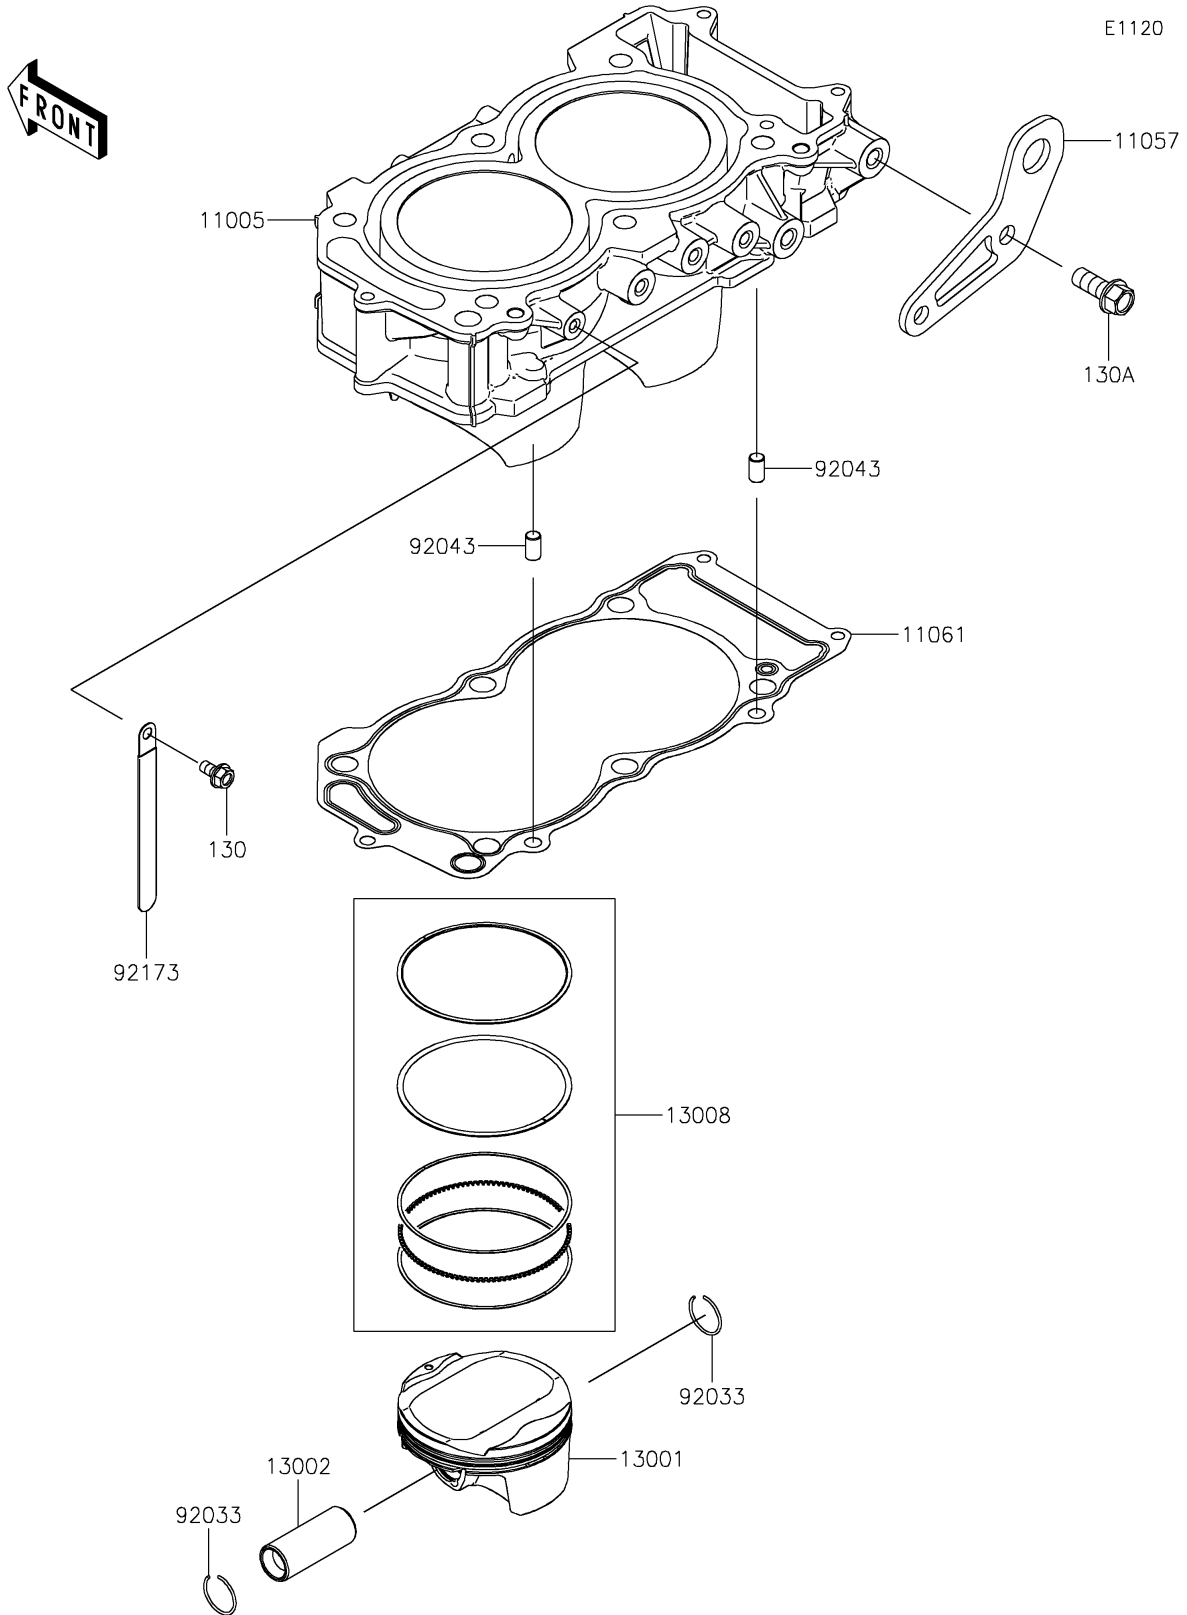

# 2023 Teryx KRX® 1000 Trail Edition PARTS DIAGRAM

Cylinder/Piston(s)

## 2023 Teryx KRX® 1000 Trail Edition PARTS LIST

Cylinder/Piston(s)

ITEM NAME	PART NUMBER	QUANTITY
CYLINDER-ENGINE (Ref # 11005)	11005-0695	1
BRACKET (Ref # 11057)	11057-2438	1
GASKET,CYLINDER BASE (Ref # 11061)	11061-1309	1
PISTON-ENGINE (Ref # 13001)	13001-0824	2
PIN-PISTON (Ref # 13002)	13002-0719	2
RING-SET-PISTON (Ref # 13008)	13008-0581	2
RING-SNAP (Ref # 92033)	92033-1188	4
PIN,8X14 (Ref # 92043)	92043-1567	2
CLAMP (Ref # 92173)	92173-0098	1
BOLT-FLANGED,6X12 (Ref # 130)	130BA0612	1
BOLT-FLANGED,10X25 (Ref # 130A)	130BA1025	2