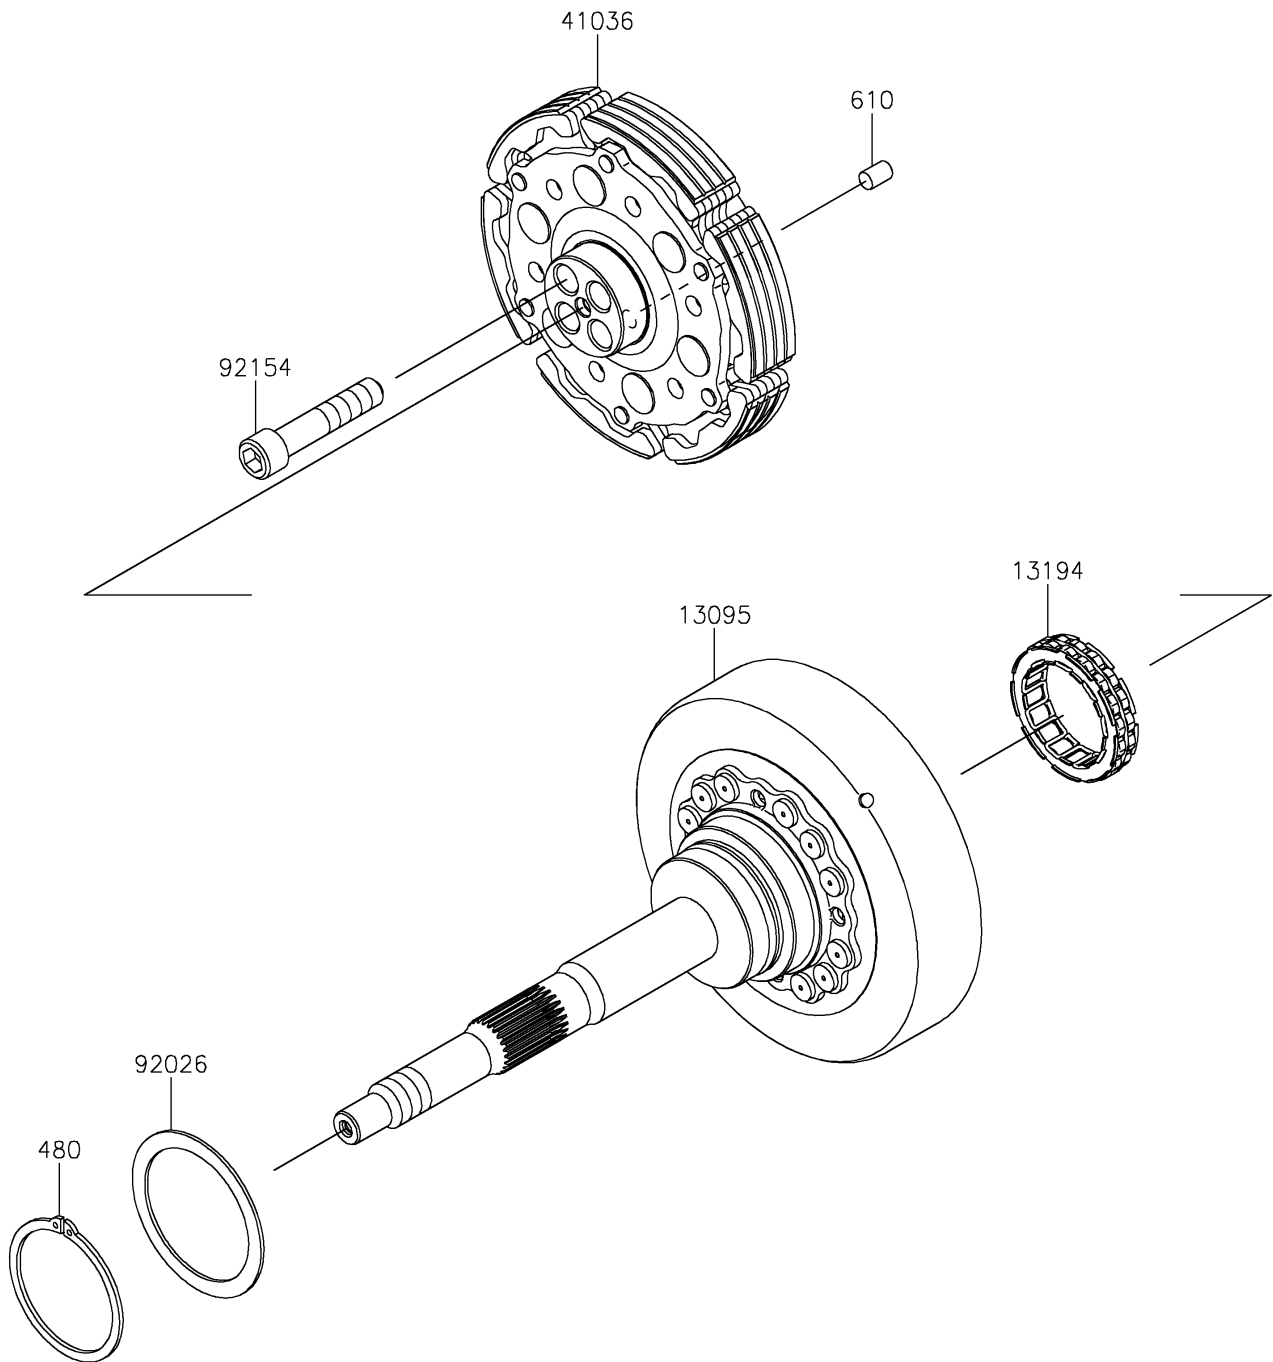

2023 TERYX KRX[®] 1000 TRAIL EDITION PARTS DIAGRAM

Clutch

E1350

2023 TERYX KRX® 1000 TRAIL EDITION PARTS LIST

Clutch

ITEM NAME	PART NUMBER	QUANTITY
HOUSING-COMP-CLUTCH (Ref # 13095)	13095-0611	1
CLUTCH-ONEWAY (Ref # 13194)	13194-0022	1
HUB-ASSY (Ref # 41036)	41036-0898	1
SPACER (Ref # 92026)	92026-0710	1
BOLT,12X60 (Ref # 92154)	92154-3926	4
CIRCLIP-TYPE-C,60MM (Ref # 480)	480J6000	1
ROLLER,8X12 (Ref # 610)	610A0812	1