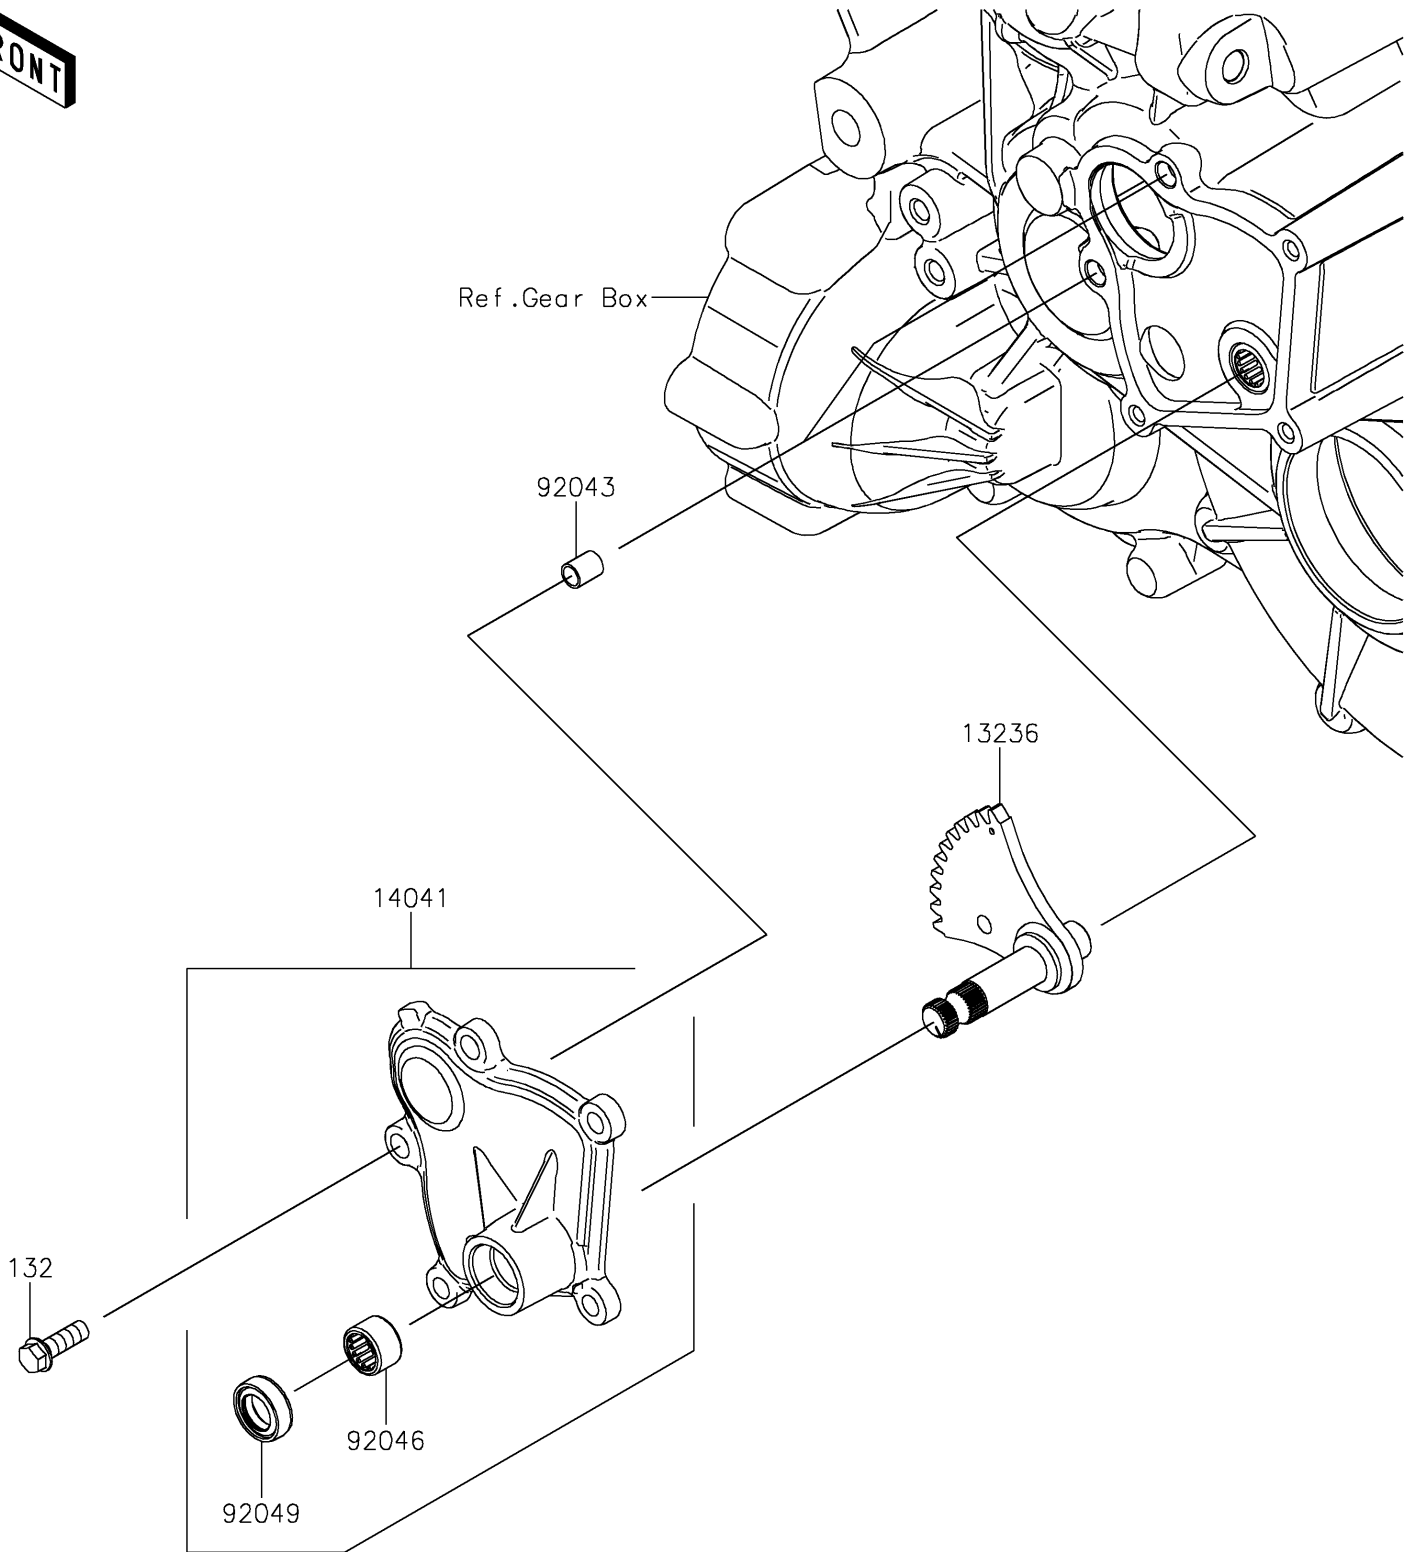

# 2024 Teryx KRX® 1000 Trail Edition PARTS DIAGRAM

Gear Change Mechanism

E1370

## 2024 Teryx KRX® 1000 Trail Edition PARTS LIST

### Gear Change Mechanism

ITEM NAME	PART NUMBER	QUANTITY
LEVER-COMP (Ref # 13236)	13236-0816	1
COVER-COMP (Ref # 14041)	14041-0614	1
PIN,DOWEL,8X10 (Ref # 92043)	92043-1302	2
BEARING-NEEDLE,HK1210FM (Ref # 92046)	92046-0034	1
SEAL-OIL,CLUTCH RELEASE (Ref # 92049)	92049-1475	1
BOLT-FLANGED-SMALL,6X18 (Ref # 132)	132BA0618	5