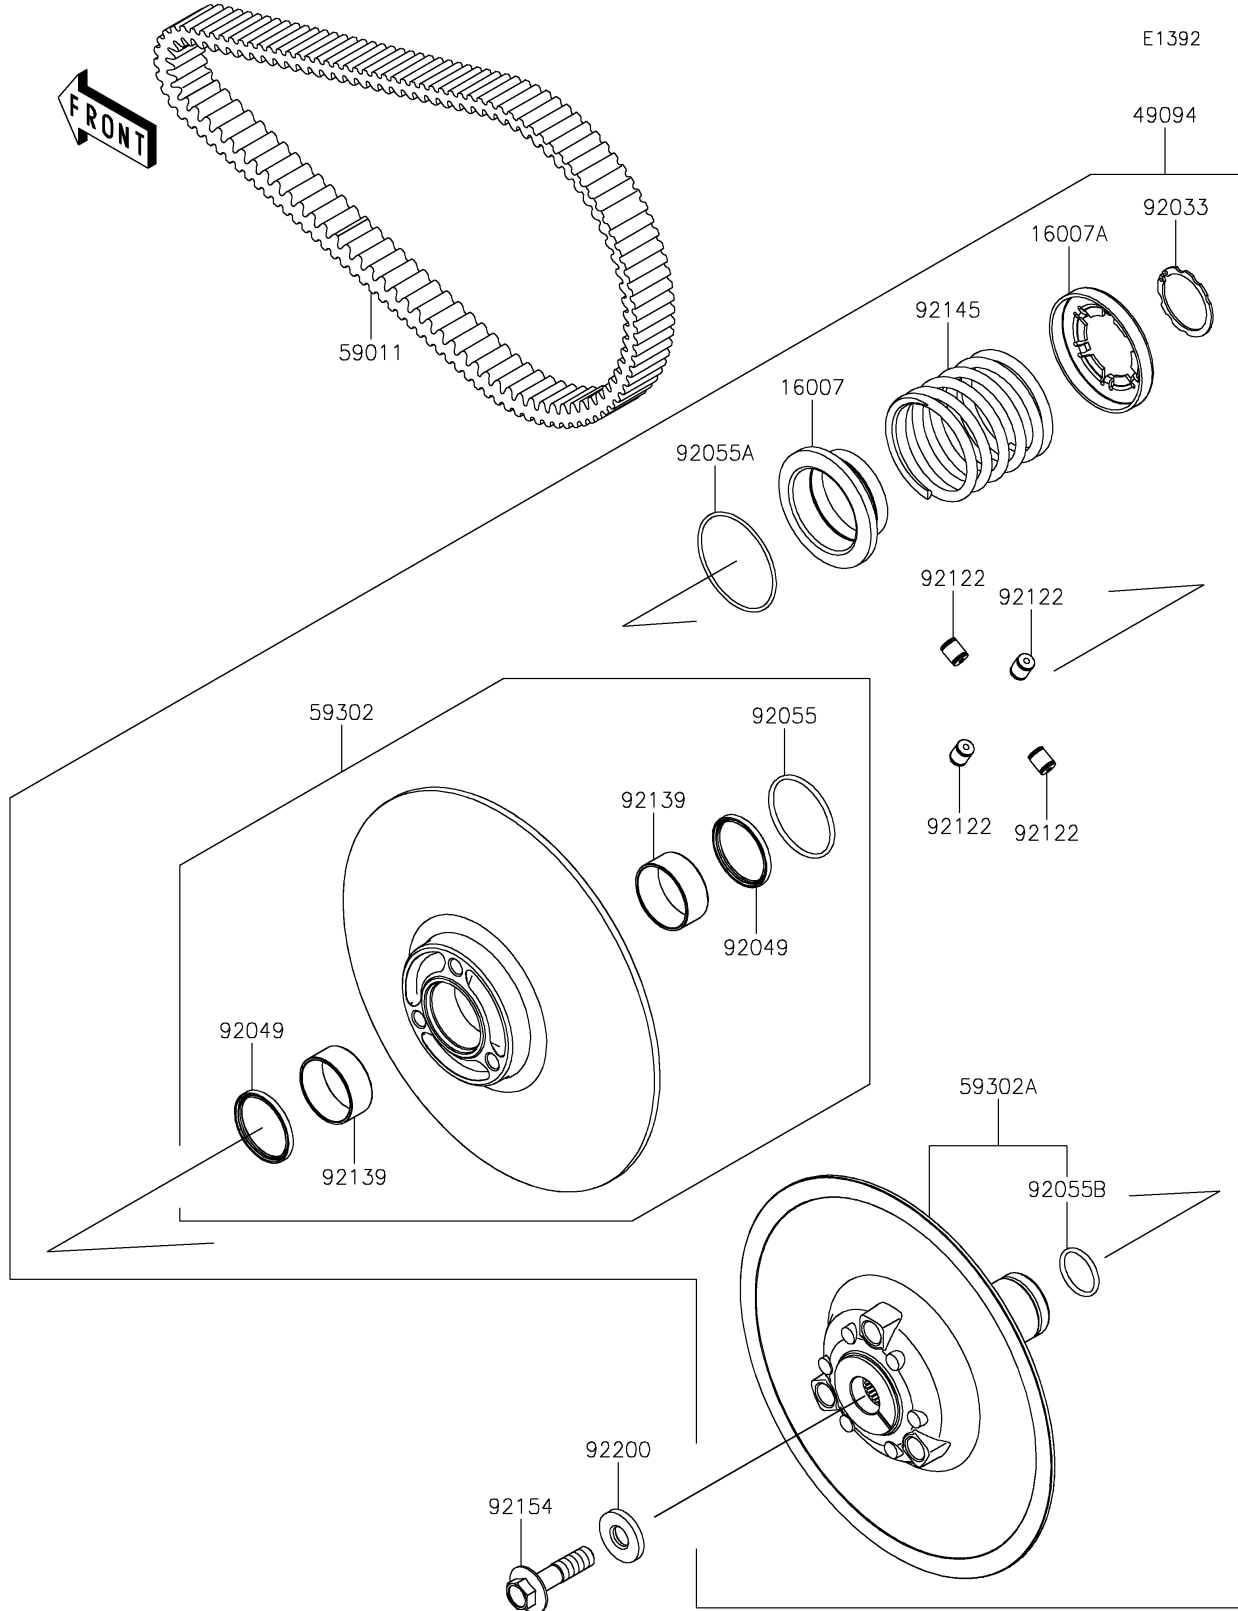

2024 Teryx KRX® 1000 Trail Edition PARTS DIAGRAM

Driven Converter/Drive Belt

2024 Teryx KRX® 1000 Trail Edition PARTS LIST

Driven Converter/Drive Belt

ITEM NAME	PART NUMBER	QUANTITY
SEAT-SPRING,MOVABLE (Ref # 16007)	16007-0754	1
SEAT-SPRING,FIXED (Ref # 16007A)	16007-0755	1
CONVERTER-ASSY-DRIVEN (Ref # 49094)	49094-0107	1
BELT,CVT (Ref # 59011)	59011-0047	1
SHEAVE-COMP,MOVABLE (Ref # 59302)	59302-0104	1
SHEAVE-COMP,FIXED (Ref # 59302A)	59302-0109	1
RING-SNAP,41.5MM (Ref # 92033)	92033-0801	1
SEAL-OIL,GD45X52X4 V1 (Ref # 92049)	92049-0821	2
RING-O,54.4X3.1 (Ref # 92055)	92055-0924	1
RING-O,68.2X2.4 (Ref # 92055A)	92055-0925	1
RING-O,29X3.1 (Ref # 92055B)	92055-0926	1
ROLLER (Ref # 92122)	92122-0560	4
BUSHING (Ref # 92139)	92139-0936	2
SPRING (Ref # 92145)	92145-1856	1
BOLT,14X55 (Ref # 92154)	92154-3920	1
WASHER (Ref # 92200)	92200-2389	1