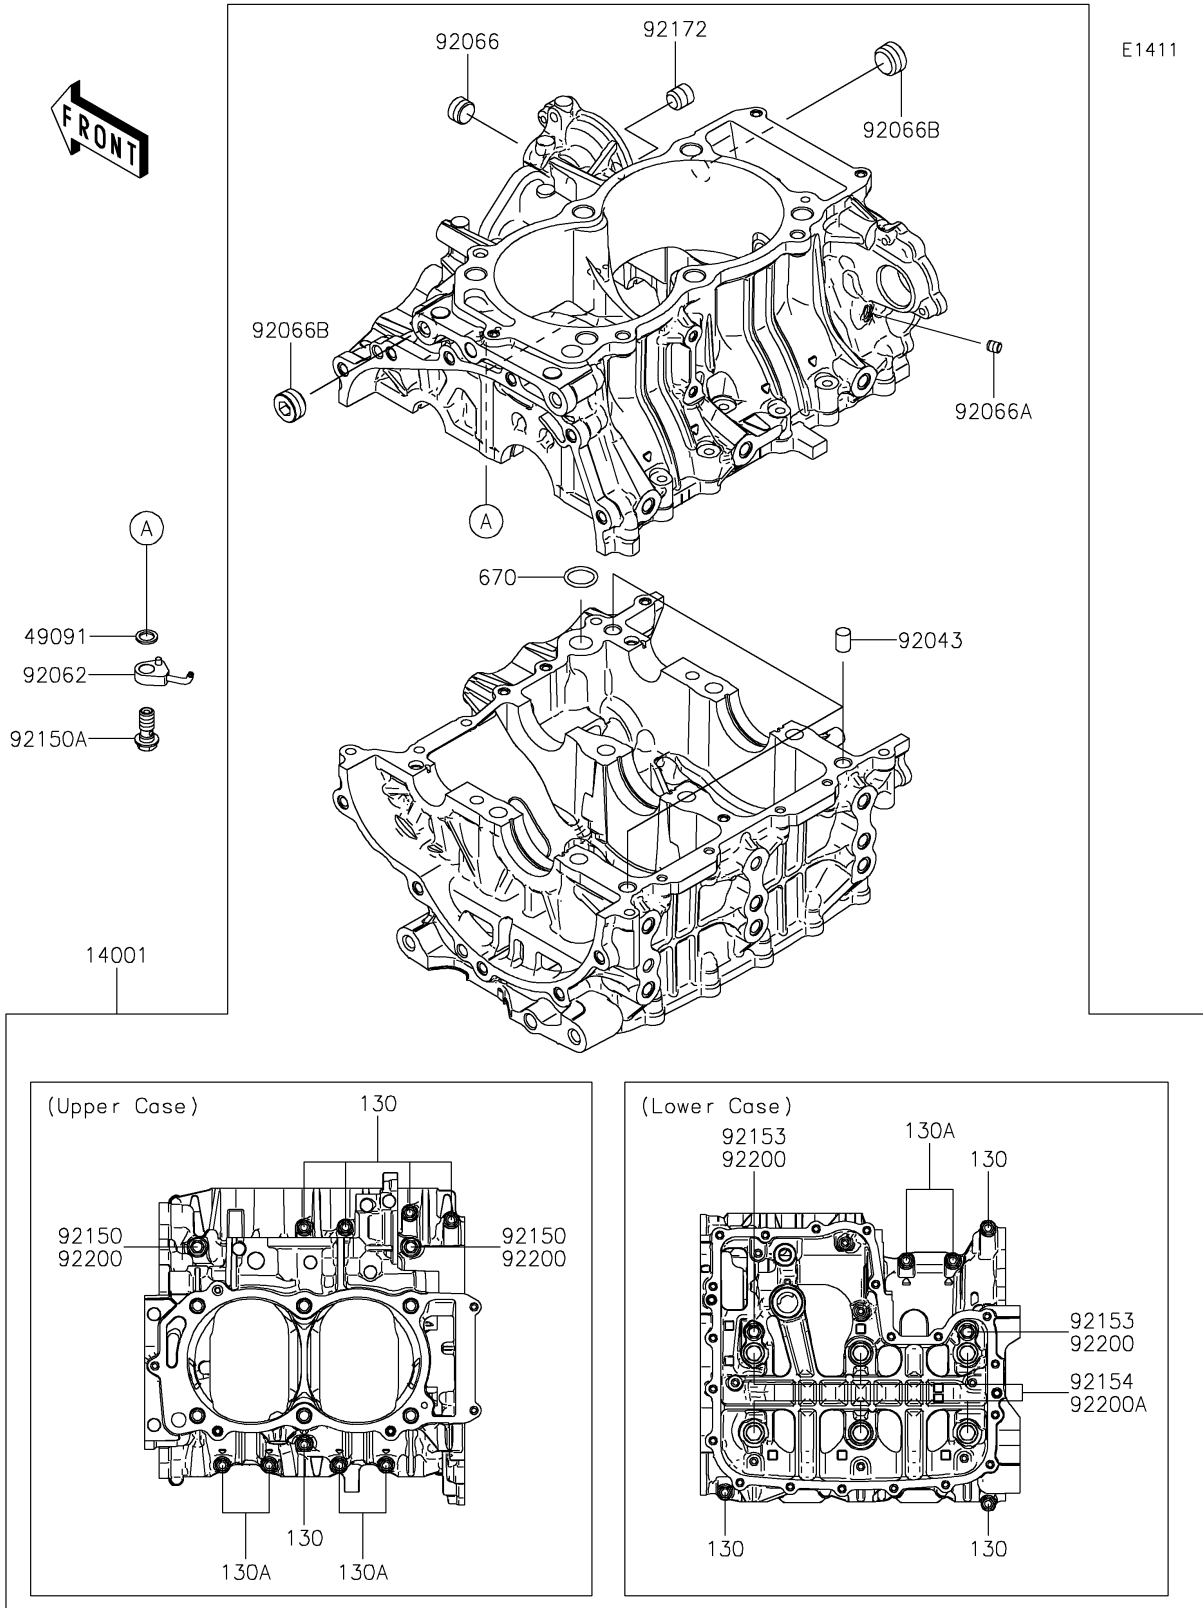

# 2024 Teryx KRX® 1000 Trail Edition PARTS DIAGRAM

## Crankcase

E1411

## 2024 Teryx KRX® 1000 Trail Edition PARTS LIST

### Crankcase

ITEM NAME	PART NUMBER	QUANTITY
SET-CRANKCASE (Ref # 14001)	14001-0693	1
WASHER-SEAL,10.1X14.5X1.5 (Ref # 49091)	49091-0001	2
PIN,10X14 (Ref # 92043)	92043-1506	3
NOZZLE,OIL JET (Ref # 92062)	92062-0566	2
PLUG (Ref # 92066)	92066-0836	1
PLUG,OIL LINE,7.2X8 (Ref # 92066A)	92066-1012	1
PLUG (Ref # 92066B)	92066-3779	2
BOLT,8X70 (Ref # 92150)	92150-1483	2
BOLT,BANJO,10X23 (Ref # 92150A)	92150-1641	2
BOLT,FLANGED,8X90 (Ref # 92153)	92153-1632	2
BOLT (Ref # 92154)	92154-3912	6
SCREW (Ref # 92172)	92172-1266	1
WASHER,8.2X16X1.6 (Ref # 92200)	92200-0047	4
WASHER,11.5X20.5X3.2 (Ref # 92200A)	92200-0727	6
BOLT-FLANGED,6X55 (Ref # 130)	130CA0655	8
BOLT-FLANGED,6X45 (Ref # 130A)	130CB0645	6
O RING,18MM (Ref # 670)	670D2018	1