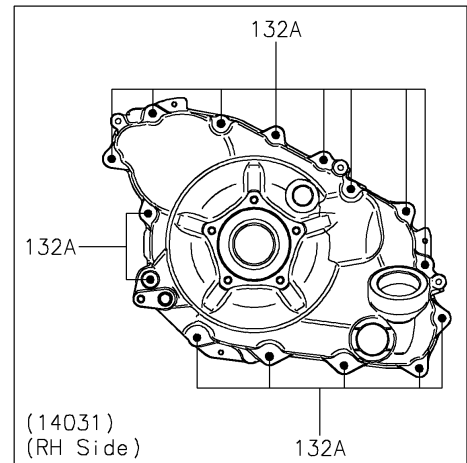

# 2023 Teryx KRX® 1000 Trail Edition PARTS DIAGRAM

Engine Cover(s)

E1431

### Engine Cover(s)

ITEM NAME	PART NUMBER	QUANTITY
GASKET,GENERATOR COVER (Ref # 11061)	11061-1304	1
GASKET,CLUTCH COVER (Ref # 11061A)	11061-1305	1
PLATE,CLUTCH COVER,BACK (Ref # 13272)	13272-2799	1
PLATE-POSITION (Ref # 14014)	14014-0556	3
COVER-GENERATOR (Ref # 14031)	14031-0639	1
COVER-CLUTCH (Ref # 14032)	14032-0646	1
COVER,GENERATOR,OUTER (Ref # 14093)	14093-0794	1
CAP-OIL FILLER (Ref # 16115)	16115-1064	1
GAUGE,OIL (Ref # 52005)	52005-0766	1
STUD,8X30 (Ref # 92004)	92004-0790	2
PIN,DOWEL,10X14 (Ref # 92043)	92043-1037	2
PIN,6.2X8X14 (Ref # 92043A)	92043-1263	2
PIN,8X14 (Ref # 92043B)	92043-1567	2
BEARING-BALL,16014CS45 (Ref # 92045)	92045-0709	1
SEAL-OIL,HTC 59X77X9 (Ref # 92049)	92049-0820	1
RING-O,37.2X1.9 (Ref # 92055)	92055-0959	1
RING-O,20X2 (Ref # 92055A)	92055-1146	1
RING-O,35.8MM (Ref # 92055B)	92055-1281	1
PLUG,COVER (Ref # 92066)	92066-0011	1
PLUG,36X7.5 (Ref # 92066A)	92066-0744	1
BOLT,8X40 (Ref # 92151)	92151-1621	11
BOLT,FLAT,8X13.6 (Ref # 92154)	92154-0978	3
WASHER,8.5X18X2.3 (Ref # 92200)	92200-1213	2
BOLT-FLANGED,10X30 (Ref # 130)	130BA1030	4
BOLT-FLANGED-SMALL,6X16 (Ref # 132)	132BA0616	5
BOLT-FLANGED-SMALL,6X30 (Ref # 132A)	132BA0630	15
CIRCLIP (Ref # 481)	481J3400	1
PIN-DOWEL,4X16 (Ref # 551)	551A0416	2