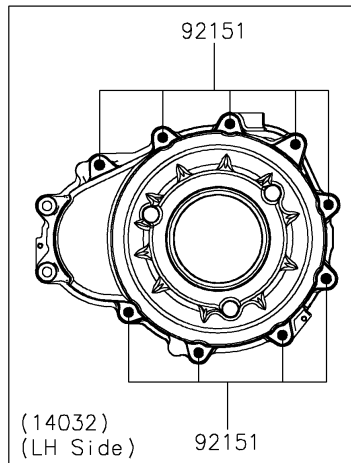

# 2023 Teryx KRX® 1000 Trail Edition PARTS DIAGRAM

Engine Cover(s)

E1431

### Engine Cover(s)

ITEM NAME	PART NUMBER	QUANTITY
GASKET,GENERATOR COVER (Ref # 11061)	11061-1304	1
GASKET,CLUTCH COVER (Ref # 11061A)	11061-1305	1
PLATE,CLUTCH COVER,BACK (Ref # 13272)	13272-2799	1
PLATE-POSITION (Ref # 14014)	14014-0556	3
COVER-GENERATOR (Ref # 14031)	14031-0639	1
COVER-CLUTCH (Ref # 14032)	14032-0646	1
COVER,GENERATOR,OUTER (Ref # 14093)	14093-0794	1
CAP-OIL FILLER (Ref # 16115)	16115-1064	1
GAUGE,OIL (Ref # 52005)	52005-0766	1
STUD,8X30 (Ref # 92004)	92004-0790	2
PIN,DOWEL,10X14 (Ref # 92043)	92043-1037	2
PIN,6.2X8X14 (Ref # 92043A)	92043-1263	2
PIN,8X14 (Ref # 92043B)	92043-1567	2
BEARING-BALL,16014CS45 (Ref # 92045)	92045-0709	1
SEAL-OIL,HTC 59X77X9 (Ref # 92049)	92049-0820	1
RING-O,37.2X1.9 (Ref # 92055)	92055-0959	1
RING-O,20X2 (Ref # 92055A)	92055-1146	1
RING-O,35.8MM (Ref # 92055B)	92055-1281	1
PLUG,COVER (Ref # 92066)	92066-0011	1
PLUG,36X7.5 (Ref # 92066A)	92066-0744	1
BOLT,8X40 (Ref # 92151)	92151-1621	11
BOLT,FLAT,8X13.6 (Ref # 92154)	92154-0978	3
WASHER,8.5X18X2.3 (Ref # 92200)	92200-1213	2
BOLT-FLANGED,10X30 (Ref # 130)	130BA1030	4
BOLT-FLANGED-SMALL,6X16 (Ref # 132)	132BA0616	5
BOLT-FLANGED-SMALL,6X30 (Ref # 132A)	132BA0630	15
CIRCLIP (Ref # 481)	481J3400	1
PIN-DOWEL,4X16 (Ref # 551)	551A0416	2