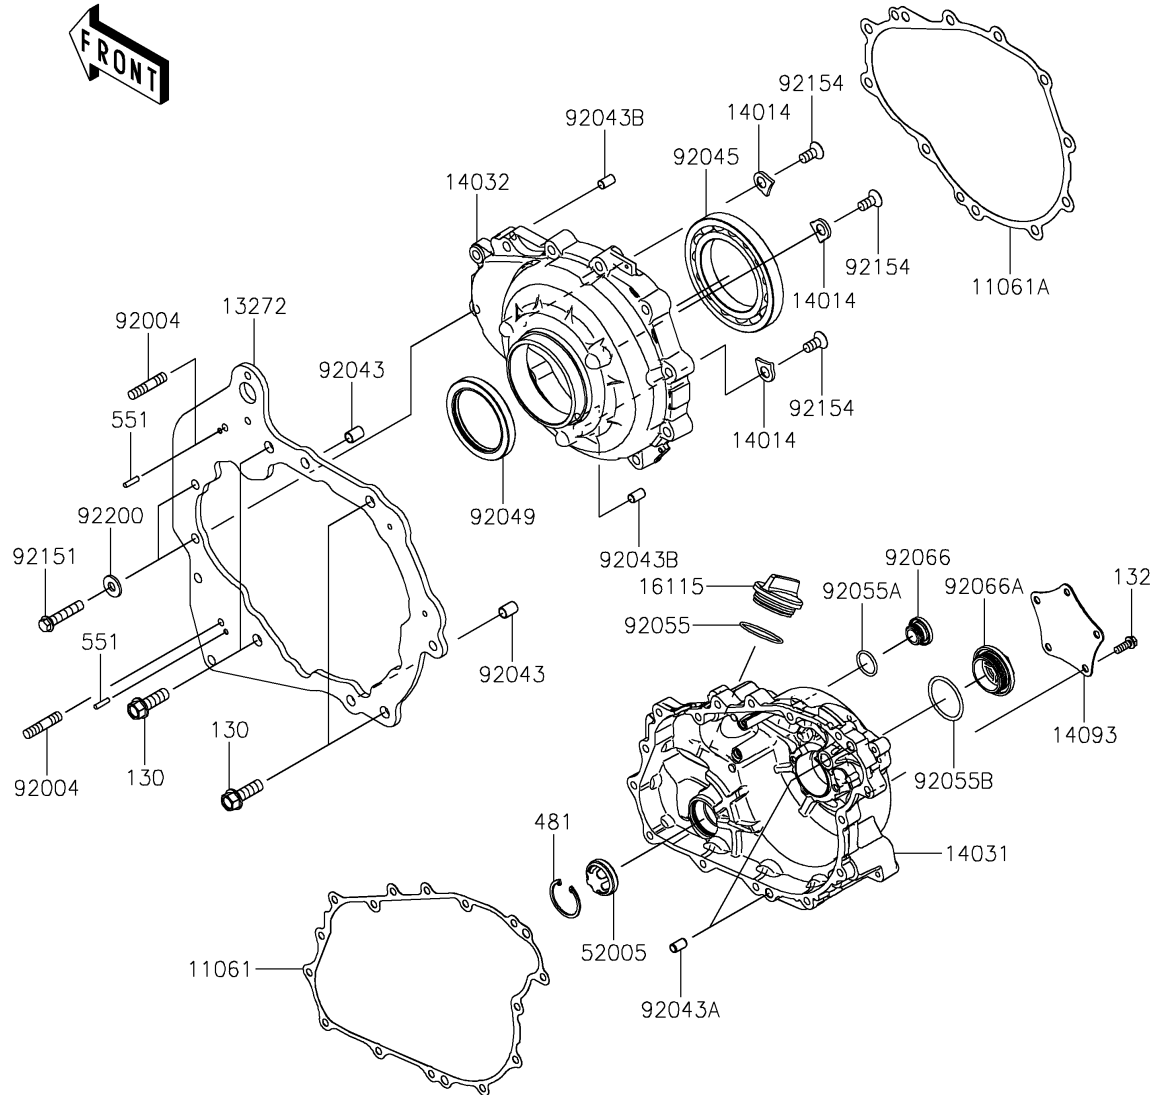

# 2023 Teryx KRX® 1000 Trail Edition PARTS DIAGRAM

Engine Cover(s)

E1431

## 2023 Teryx KRX® 1000 Trail Edition PARTS LIST

### Engine Cover(s)

ITEM NAME	PART NUMBER	QUANTITY
GASKET,GENERATOR COVER (Ref # 11061)	11061-1304	1
GASKET,CLUTCH COVER (Ref # 11061A)	11061-1305	1
PLATE,CLUTCH COVER,BACK (Ref # 13272)	13272-2799	1
PLATE-POSITION (Ref # 14014)	14014-0556	3
COVER-GENERATOR (Ref # 14031)	14031-0639	1
COVER-CLUTCH (Ref # 14032)	14032-0646	1
COVER,GENERATOR,OUTER (Ref # 14093)	14093-0794	1
CAP-OIL FILLER (Ref # 16115)	16115-1064	1
GAUGE,OIL (Ref # 52005)	52005-0766	1
STUD,8X30 (Ref # 92004)	92004-0790	2
PIN,DOWEL,10X14 (Ref # 92043)	92043-1037	2
PIN,6.2X8X14 (Ref # 92043A)	92043-1263	2
PIN,8X14 (Ref # 92043B)	92043-1567	2
BEARING-BALL,16014CS45 (Ref # 92045)	92045-0709	1
SEAL-OIL,HTC 59X77X9 (Ref # 92049)	92049-0820	1
RING-O,37.2X1.9 (Ref # 92055)	92055-0959	1
RING-O,20X2 (Ref # 92055A)	92055-1146	1
RING-O,35.8MM (Ref # 92055B)	92055-1281	1
PLUG,COVER (Ref # 92066)	92066-0011	1
PLUG,36X7.5 (Ref # 92066A)	92066-0744	1
BOLT,8X40 (Ref # 92151)	92151-1621	11
BOLT,FLAT,8X13.6 (Ref # 92154)	92154-0978	3
WASHER,8.5X18X2.3 (Ref # 92200)	92200-1213	2
BOLT-FLANGED,10X30 (Ref # 130)	130BA1030	4
BOLT-FLANGED-SMALL,6X16 (Ref # 132)	132BA0616	5
BOLT-FLANGED-SMALL,6X30 (Ref # 132A)	132BA0630	15
CIRCLIP (Ref # 481)	481J3400	1
PIN-DOWEL,4X16 (Ref # 551)	551A0416	2