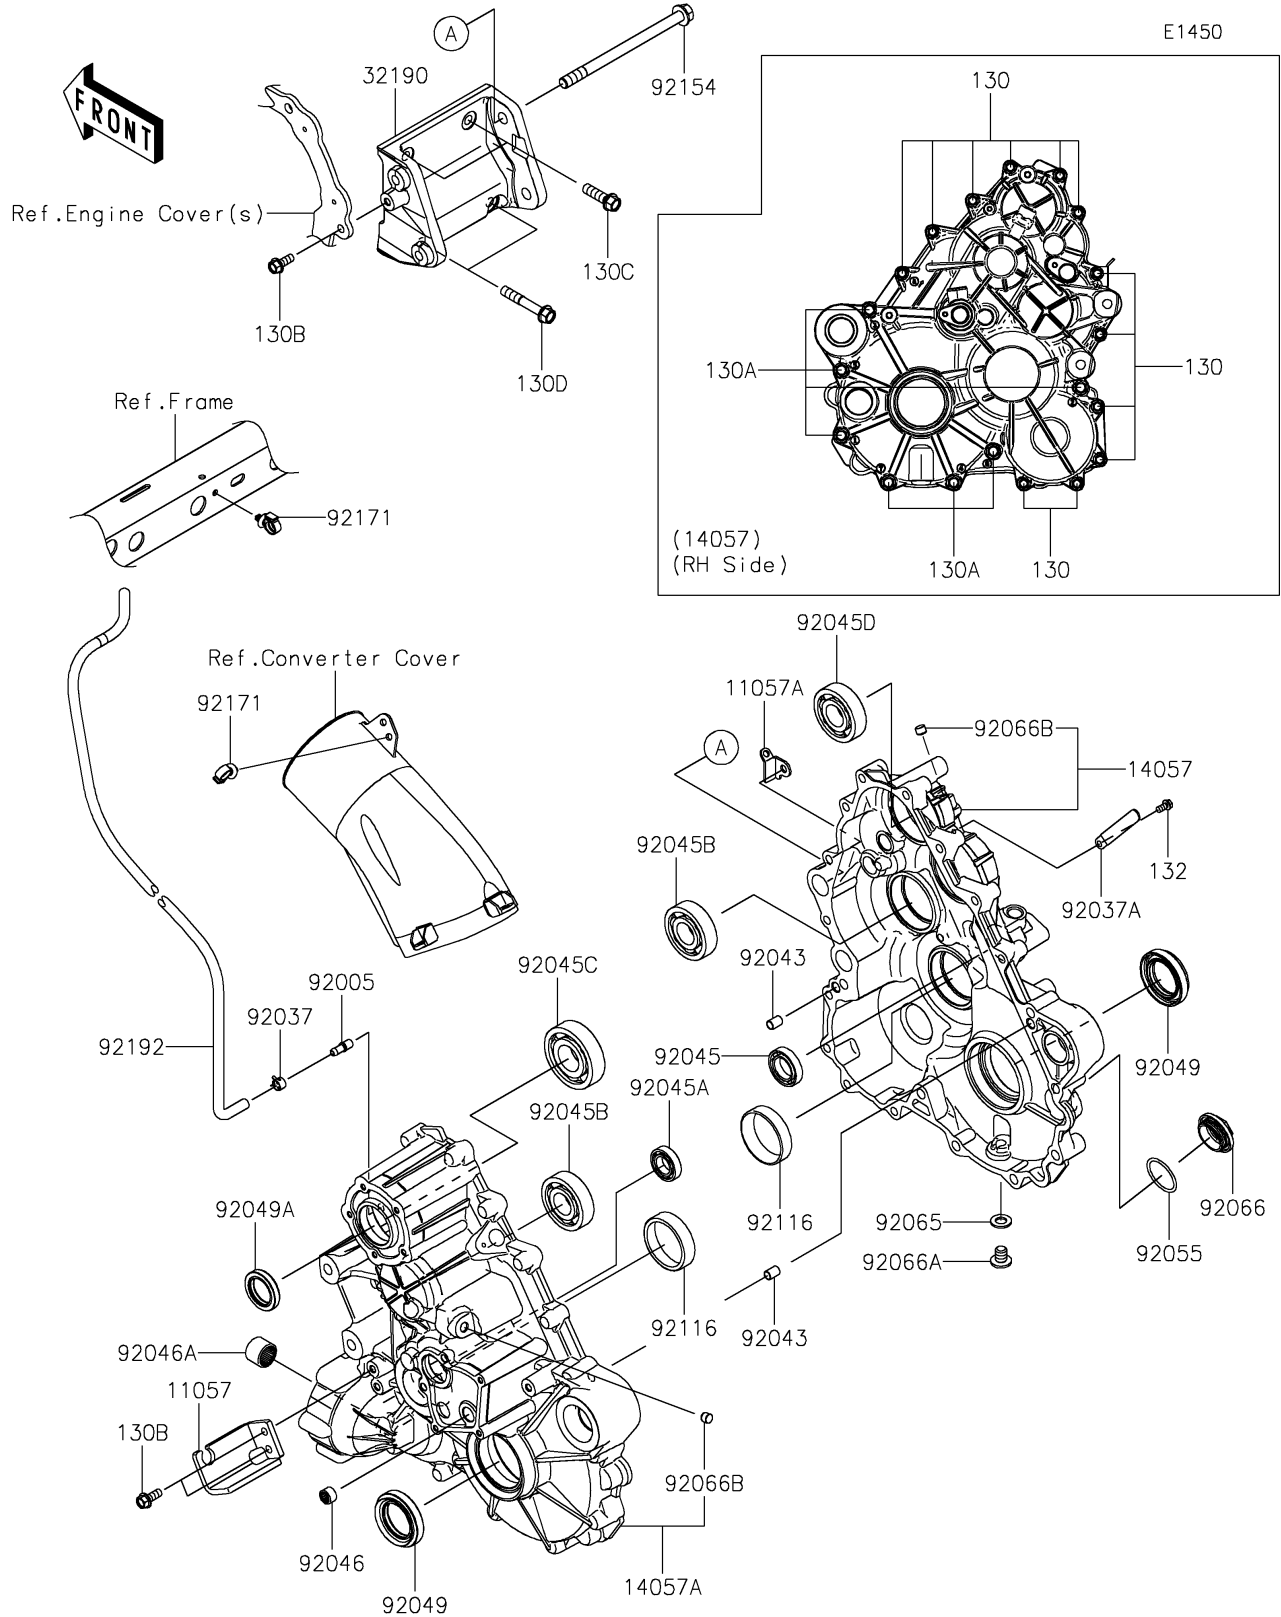

# 2023 Teryx KRX® 1000 Trail Edition PARTS DIAGRAM

## Gear Box

### Gear Box

ITEM NAME	PART NUMBER	QUANTITY
BRACKET,CABLE (Ref # 11057)	11057-1898	1
BRACKET (Ref # 11057A)	11057-4094	1
CASE-COMP-GEAR (Ref # 14057)	14057-0023	1
CASE-COMP-GEAR (Ref # 14057A)	14057-0024	1
BRACKET-ENGINE (Ref # 32190)	32190-0776	1
FITTING,BREATHER (Ref # 92005)	92005-1127	1
CLAMP,TUBE (Ref # 92037)	92037-1505	1
CLAMP (Ref # 92037A)	92037-1993	1
PIN,DOWEL,10X14 (Ref # 92043)	92043-1037	2
BEARING-BALL,#6905 (Ref # 92045)	92045-036	1
BEARING-BALL,6904 (Ref # 92045A)	92045-0705	1
BEARING-BALL,6305RSH2 (Ref # 92045B)	92045-0899	2
BEARING-BALL,TMB306C3 (Ref # 92045C)	92045-0900	1
BEARING-BALL,6305 (Ref # 92045D)	92045-0947	1
BEARING-NEEDLE,HK1210FM (Ref # 92046)	92046-0034	1
BEARING-NEEDLE (Ref # 92046A)	92046-0039	1
SEAL-OIL,TC9Y 40X62X10X17.2 (Ref # 92049)	92049-0815	2
SEAL-OIL,HTC 30X45X8 (Ref # 92049A)	92049-0848	1
RING-O,35.8MM (Ref # 92055)	92055-1281	1
GASKET,12X22X2 (Ref # 92065)	92065-097	1
PLUG,36X7.5 (Ref # 92066)	92066-0744	1
PLUG,12X15 (Ref # 92066A)	92066-0943	1
PLUG (Ref # 92066B)	92066-1013	2
BEARING-ROLLER,HC30305J (Ref # 92116)	92116-0011	2
BOLT,12X175 (Ref # 92154)	92154-3859	2
CLAMP (Ref # 92171)	92171-0453	2
TUBE,5.8X10.8X935 (Ref # 92192)	92192-1921	1
BOLT-FLANGED,8X45 (Ref # 130)	130BA0845	12
BOLT-FLANGED,10X55 (Ref # 130A)	130BA1055	7

### Gear Box

ITEM NAME	PART NUMBER	QUANTITY
BOLT-FLANGED,8X20 (Ref # 130B)	130CA0820	3
BOLT-FLANGED,10X35 (Ref # 130C)	130CA1035	2
BOLT-FLANGED,10X60 (Ref # 130D)	130CA1060	2
BOLT-FLANGED-SMALL,6X12 (Ref # 132)	132BA0612	1