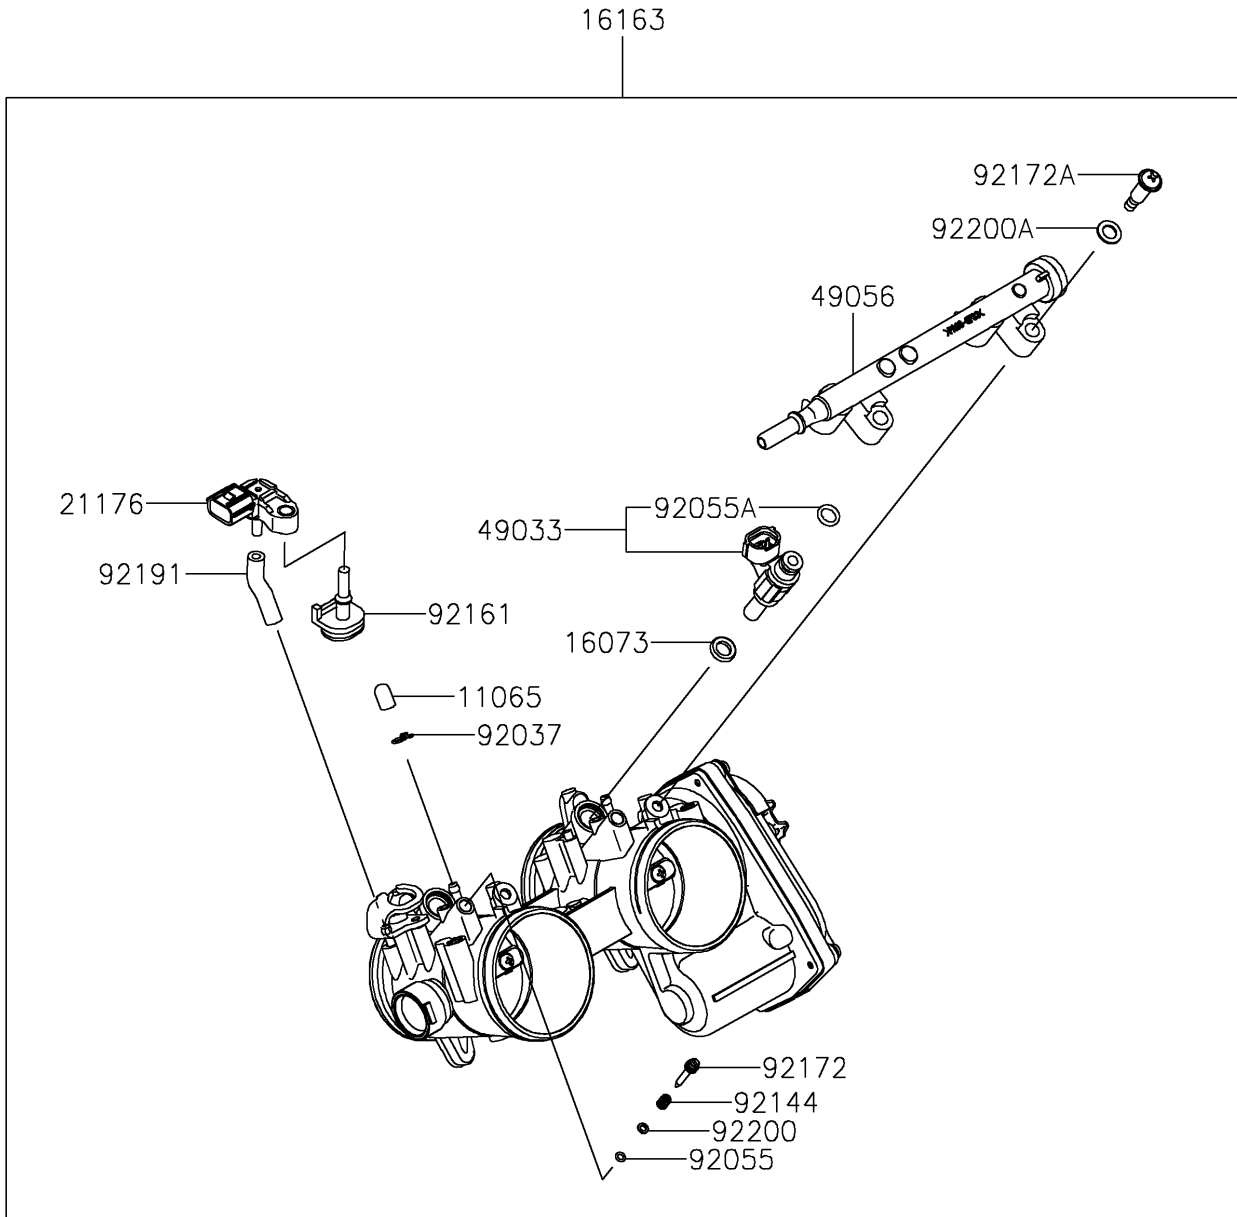

2024 TERYX KRX® 1000 TRAIL EDITION PARTS DIAGRAM

Throttle

E1510

2024 TERYX KRX® 1000 TRAIL EDITION PARTS LIST

Throttle

ITEM NAME	PART NUMBER	QUANTITY
CAP (Ref # 11065)	11065-0072	2
INSULATOR (Ref # 16073)	16073-0848	2
THROTTLE-ASSY (Ref # 16163)	16163-0991	1
SENSOR,PRESSURE (Ref # 21176)	21176-0906	1
NOZZLE-INJECTION (Ref # 49033)	49033-0040	2
PIPE-INJECTION (Ref # 49056)	49056-0564	1
CLAMP,TUBE (Ref # 92037)	92037-1124	2
RING-O (Ref # 92055)	92055-0840	2
RING-O,INJECTION NOZZLE (Ref # 92055A)	92055-0937	2
SPRING,THROTTLE STOP SCREW (Ref # 92144)	92144-1674	2
DAMPER (Ref # 92161)	92161-0673	1
SCREW (Ref # 92172)	92172-0156	2
SCREW,PIPE INJECTION (Ref # 92172A)	92172-0828	2
TUBE,3.2X7.4X40 (Ref # 92191)	92191-1551	1
WASHER,PILOT AIR SCREW (Ref # 92200)	92200-1564	2
WASHER (Ref # 92200A)	92200-3807	2