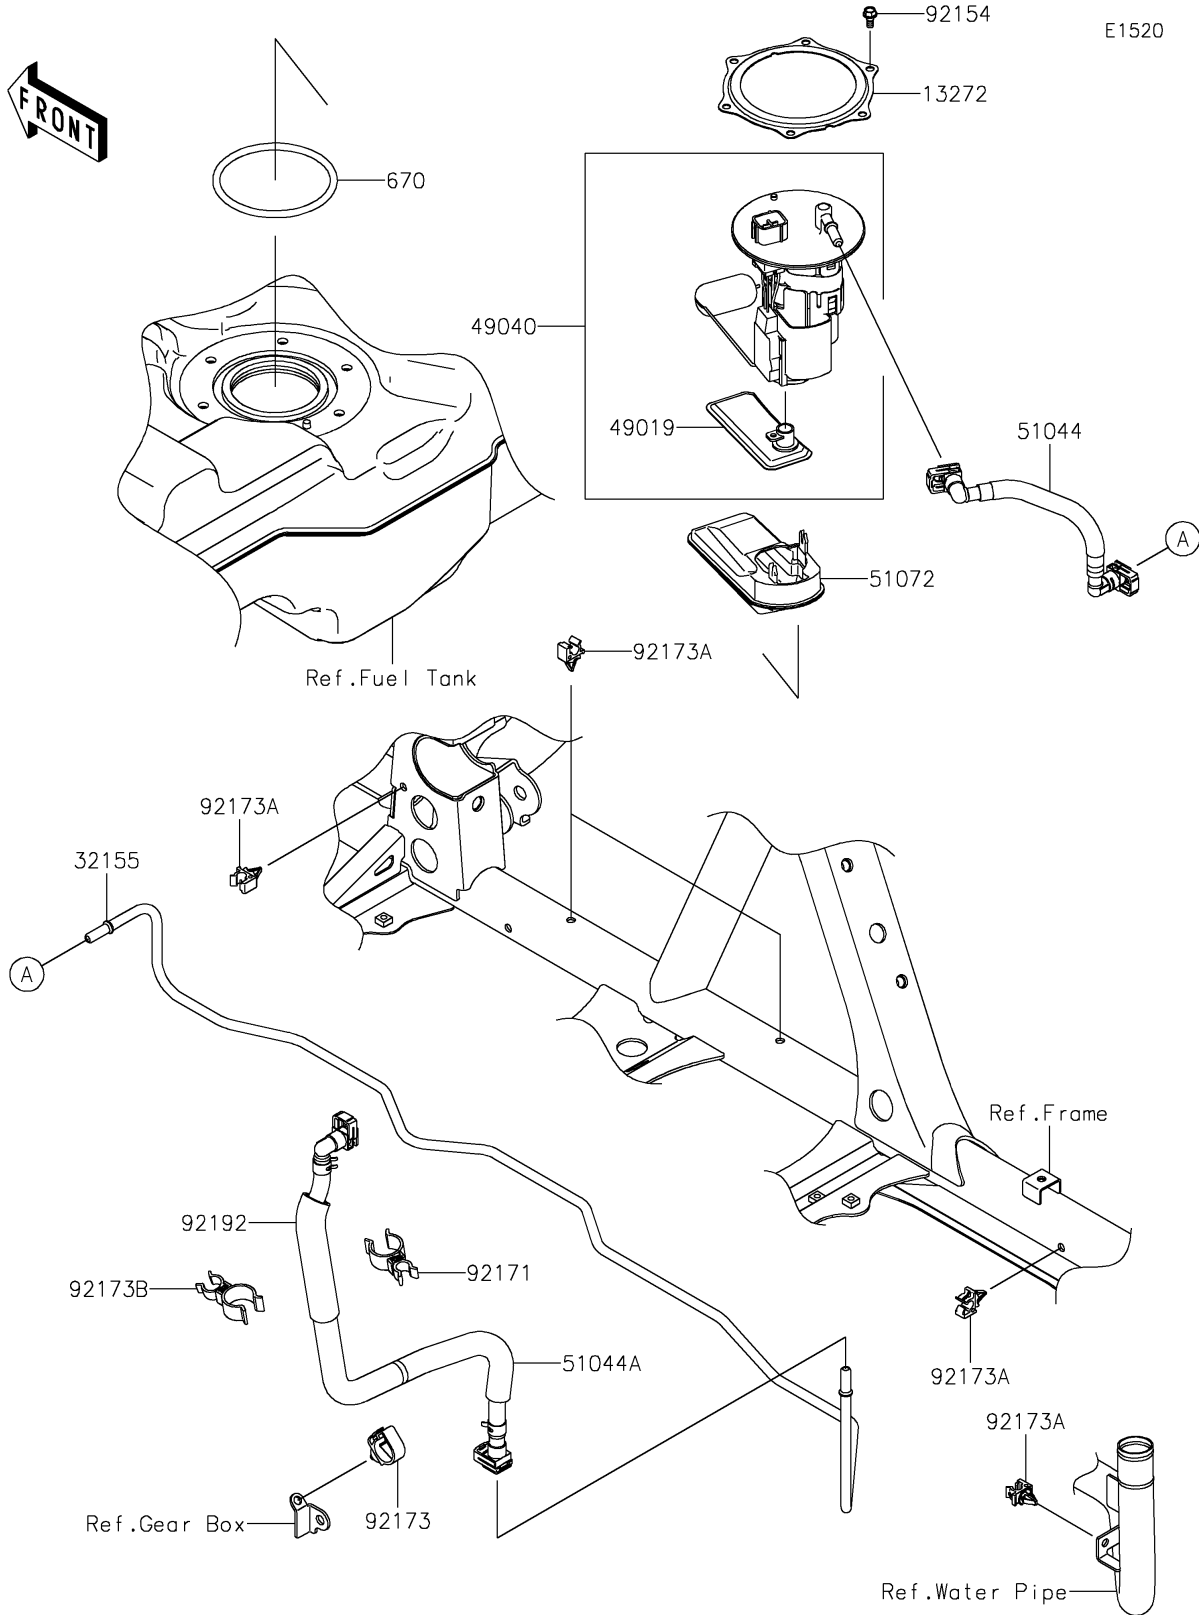

2024 Teryx KRX® 1000 Trail Edition PARTS DIAGRAM

Fuel Pump

2024 Teryx KRX® 1000 Trail Edition PARTS LIST

Fuel Pump

ITEM NAME	PART NUMBER	QUANTITY
PLATE (Ref # 13272)	13272-2500	1
PIPE,FUEL (Ref # 32155)	32155-3718	1
FILTER-FUEL (Ref # 49019)	49019-0034	1
PUMP-FUEL (Ref # 49040)	49040-0782	1
TUBE-ASSY,FUEL PUMP-PIPE (Ref # 51044)	51044-0905	1
TUBE-ASSY,PIPE-ENGINE (Ref # 51044A)	51044-0944	1
CHAMBER-FUEL (Ref # 51072)	51072-0008	1
BOLT,FUEL PUMP (Ref # 92154)	92154-1326	6
CLAMP (Ref # 92171)	92171-0762	1
CLAMP (Ref # 92173)	92173-0861	1
CLAMP,FUEL PIPE (Ref # 92173A)	92173-1213	5
CLAMP,CLIP (Ref # 92173B)	92173-2286	1
TUBE,CORRUGATED,19.5X23.8X120 (Ref # 92192)	92192-2335	1
O RING (Ref # 670)	670E5090	1