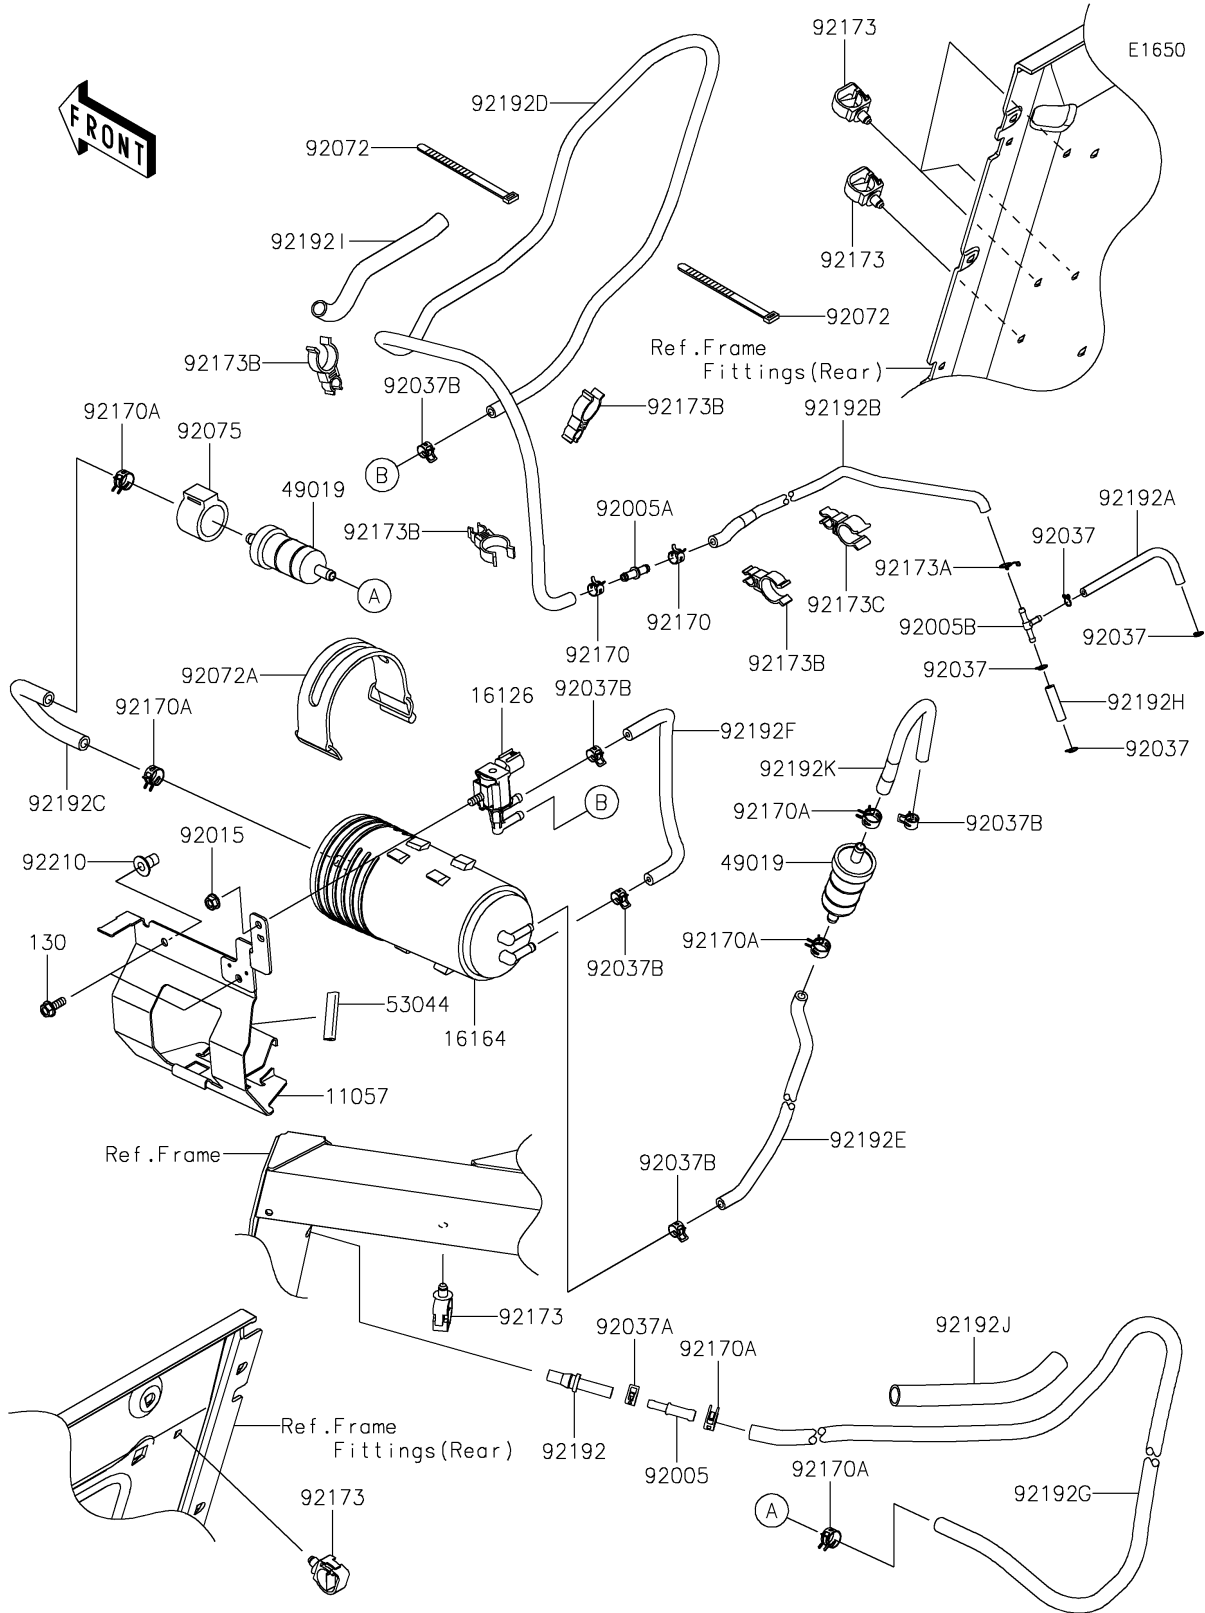

2024 TERYX KRX® 1000 TRAIL EDITION PARTS DIAGRAM

Fuel Evaporative System(CA)

2024 TERYX KRX® 1000 TRAIL EDITION PARTS LIST

Fuel Evaporative System(CA)

ITEM NAME	PART NUMBER	QUANTITY
BRACKET,CANISTER (Ref # 11057)	11057-2246	1
VALVE,SOLENOID (Ref # 16126)	16126-0705	1
CANISTER (Ref # 16164)	16164-0016	1
FILTER-FUEL (Ref # 49019)	49019-0032	2
TRIM,L=40 (Ref # 53044)	53044-1320	1
FITTING (Ref # 92005)	92005-0720	1
FITTING (Ref # 92005A)	92005-0721	1
FITTING (Ref # 92005B)	92005-1380	1
NUT,FLANGED,6MM (Ref # 92015)	92015-1367	1
CLAMP,TUBE (Ref # 92037)	92037-1124	4
CLAMP,TUBE (Ref # 92037A)	92037-1461	1
CLAMP (Ref # 92037B)	92037-2113	5
BAND,L=149 (Ref # 92072)	92072-031	2
BAND,L=168 (Ref # 92072A)	92072-1306	1
DAMPER,FUEL FILTER (Ref # 92075)	92075-1853	1
CLAMP (Ref # 92170)	92170-1493	2
CLAMP (Ref # 92170A)	92170-2082	6
CLAMP (Ref # 92173)	92173-0861	6
CLAMP (Ref # 92173A)	92173-1568	1
CLAMP,CLIP (Ref # 92173B)	92173-2000	4
CLAMP (Ref # 92173C)	92173-2287	1
TUBE,FRAME PIPE-CHECK VALVE (Ref # 92192)	92192-0068	1
TUBE,3.5X7.5X125 (Ref # 92192A)	92192-1497	1
TUBE,L=450 (Ref # 92192B)	92192-1612	1
TUBE,FILTER-CANISTER (Ref # 92192C)	92192-1665	1
TUBE,PURGE VALVE-THROTTLE BODY (Ref # 92192D)	92192-1951	1
TUBE,CANISTER-CHECK VALVE (Ref # 92192E)	92192-1952	1
TUBE,CANISTER-PURGE VALVE (Ref # 92192F)	92192-1953	1
TUBE,AIR BREATHER (Ref # 92192G)	92192-1954	1

2024 TERYX KRX® 1000 TRAIL EDITION PARTS LIST

Fuel Evaporative System(CA)

ITEM NAME	PART NUMBER	QUANTITY
TUBE,THROTTLE BODY (Ref # 92192H)	92192-1992	1
TUBE,CONVOLUTED,10.7X14.1X170 (Ref # 92192I)	92192-2293	1
TUBE,CONVOLUTED,13.2X17.5X160 (Ref # 92192J)	92192-2294	1
TUBE,CHECK VALVE-FILTER (Ref # 92192K)	92192-2295	1
NUT,LARGE FLANGE,6MM,L=16.5 (Ref # 92210)	92210-1623	2
BOLT-FLANGED,6X16 (Ref # 130)	130BA0616	2