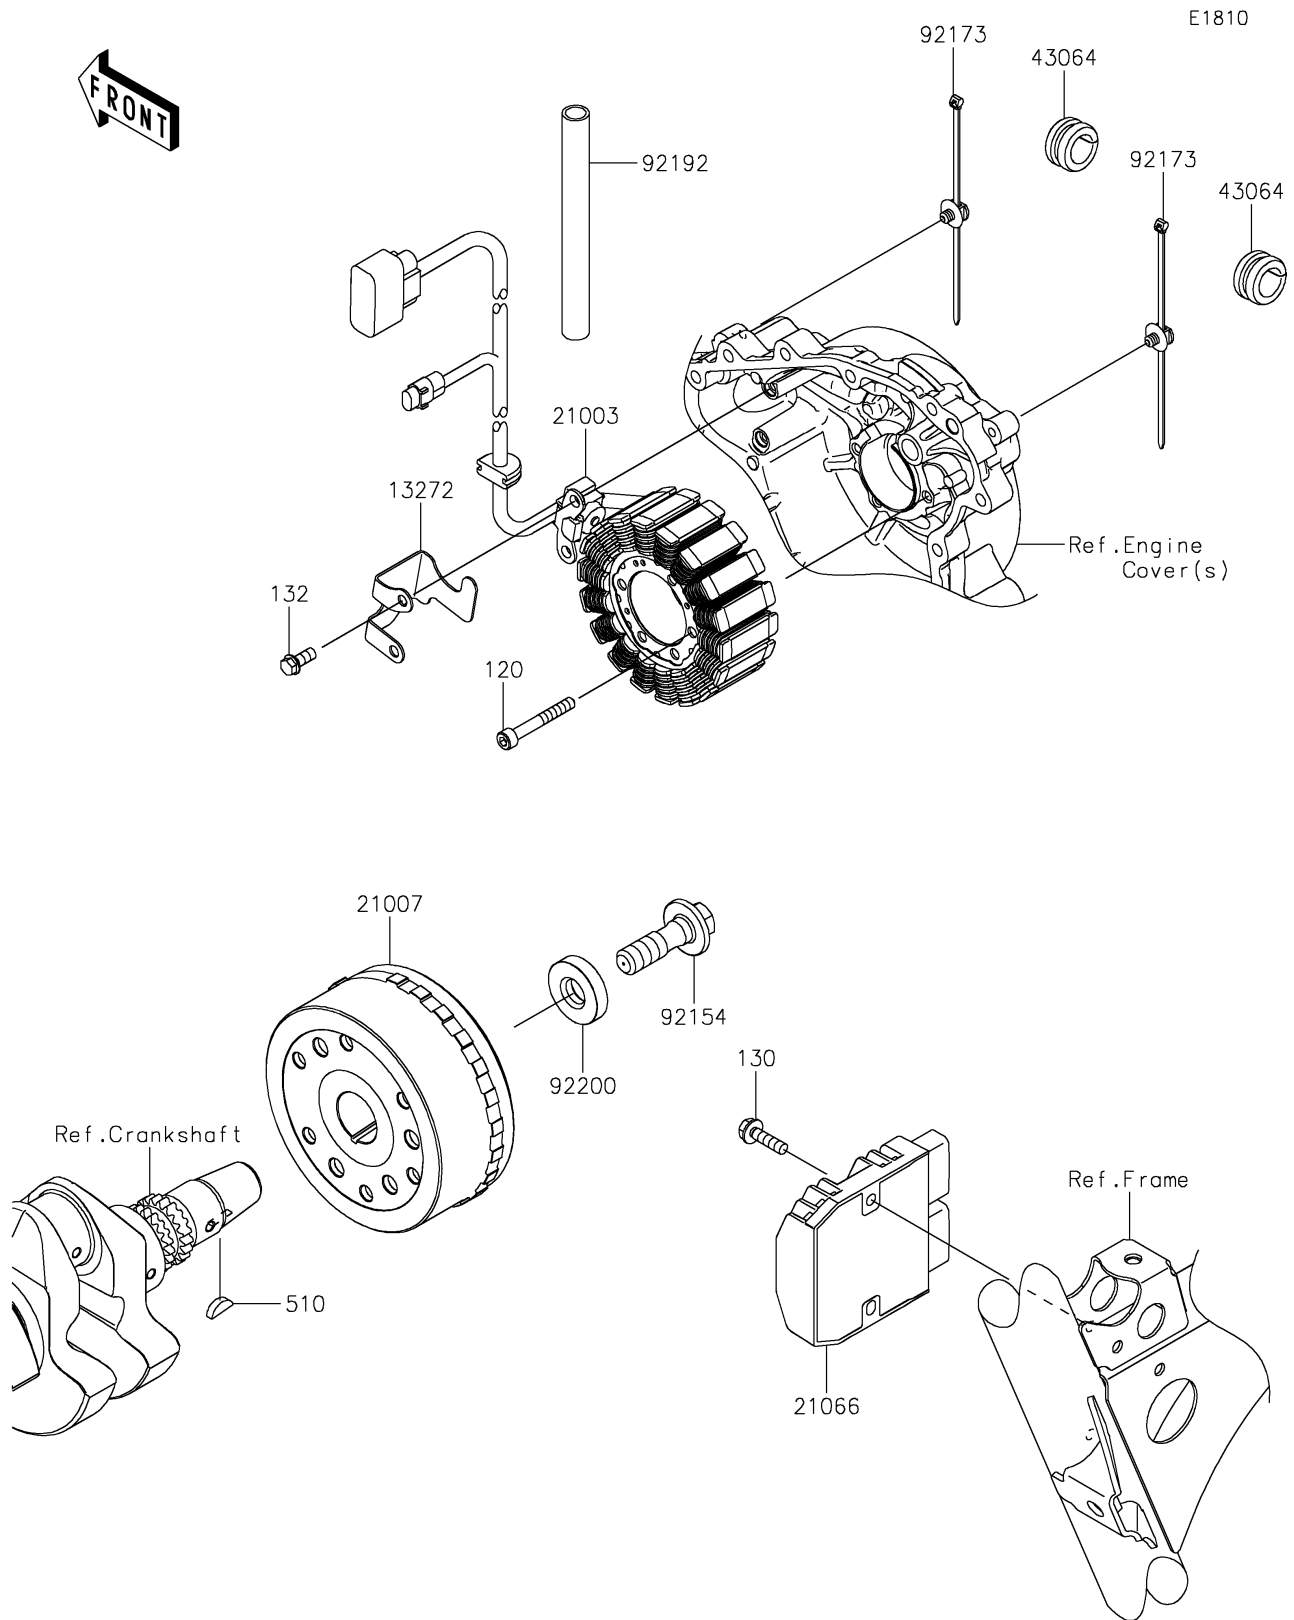

2023 Teryx KRX® 1000 Trail Edition PARTS DIAGRAM

Generator

2023 Teryx KRX® 1000 Trail Edition PARTS LIST

Generator

ITEM NAME	PART NUMBER	QUANTITY
PLATE,LEAD WIRE (Ref # 13272)	13272-2627	1
STATOR (Ref # 21003)	21003-0196	1
ROTOR (Ref # 21007)	21007-0685	1
REGULATOR-VOLTAGE (Ref # 21066)	21066-0771	1
GROMMET,HOSE CLAMP (Ref # 43064)	43064-007	2
BOLT,FLANGED,14X45 (Ref # 92154)	92154-3915	1
CLAMP (Ref # 92173)	92173-2259	2
TUBE,CONVOLUTED,10.7X14.1X140 (Ref # 92192)	92192-2521	1
WASHER,14X36X8 (Ref # 92200)	92200-2240	1
BOLT-SOCKET,6X45 (Ref # 120)	120CA0645	4
BOLT-FLANGED,6X22 (Ref # 130)	130BA0622	2
BOLT-FLANGED-SMALL,6X14 (Ref # 132)	132BA0614	2
KEY-WOODRUFF (Ref # 510)	510A4200	1