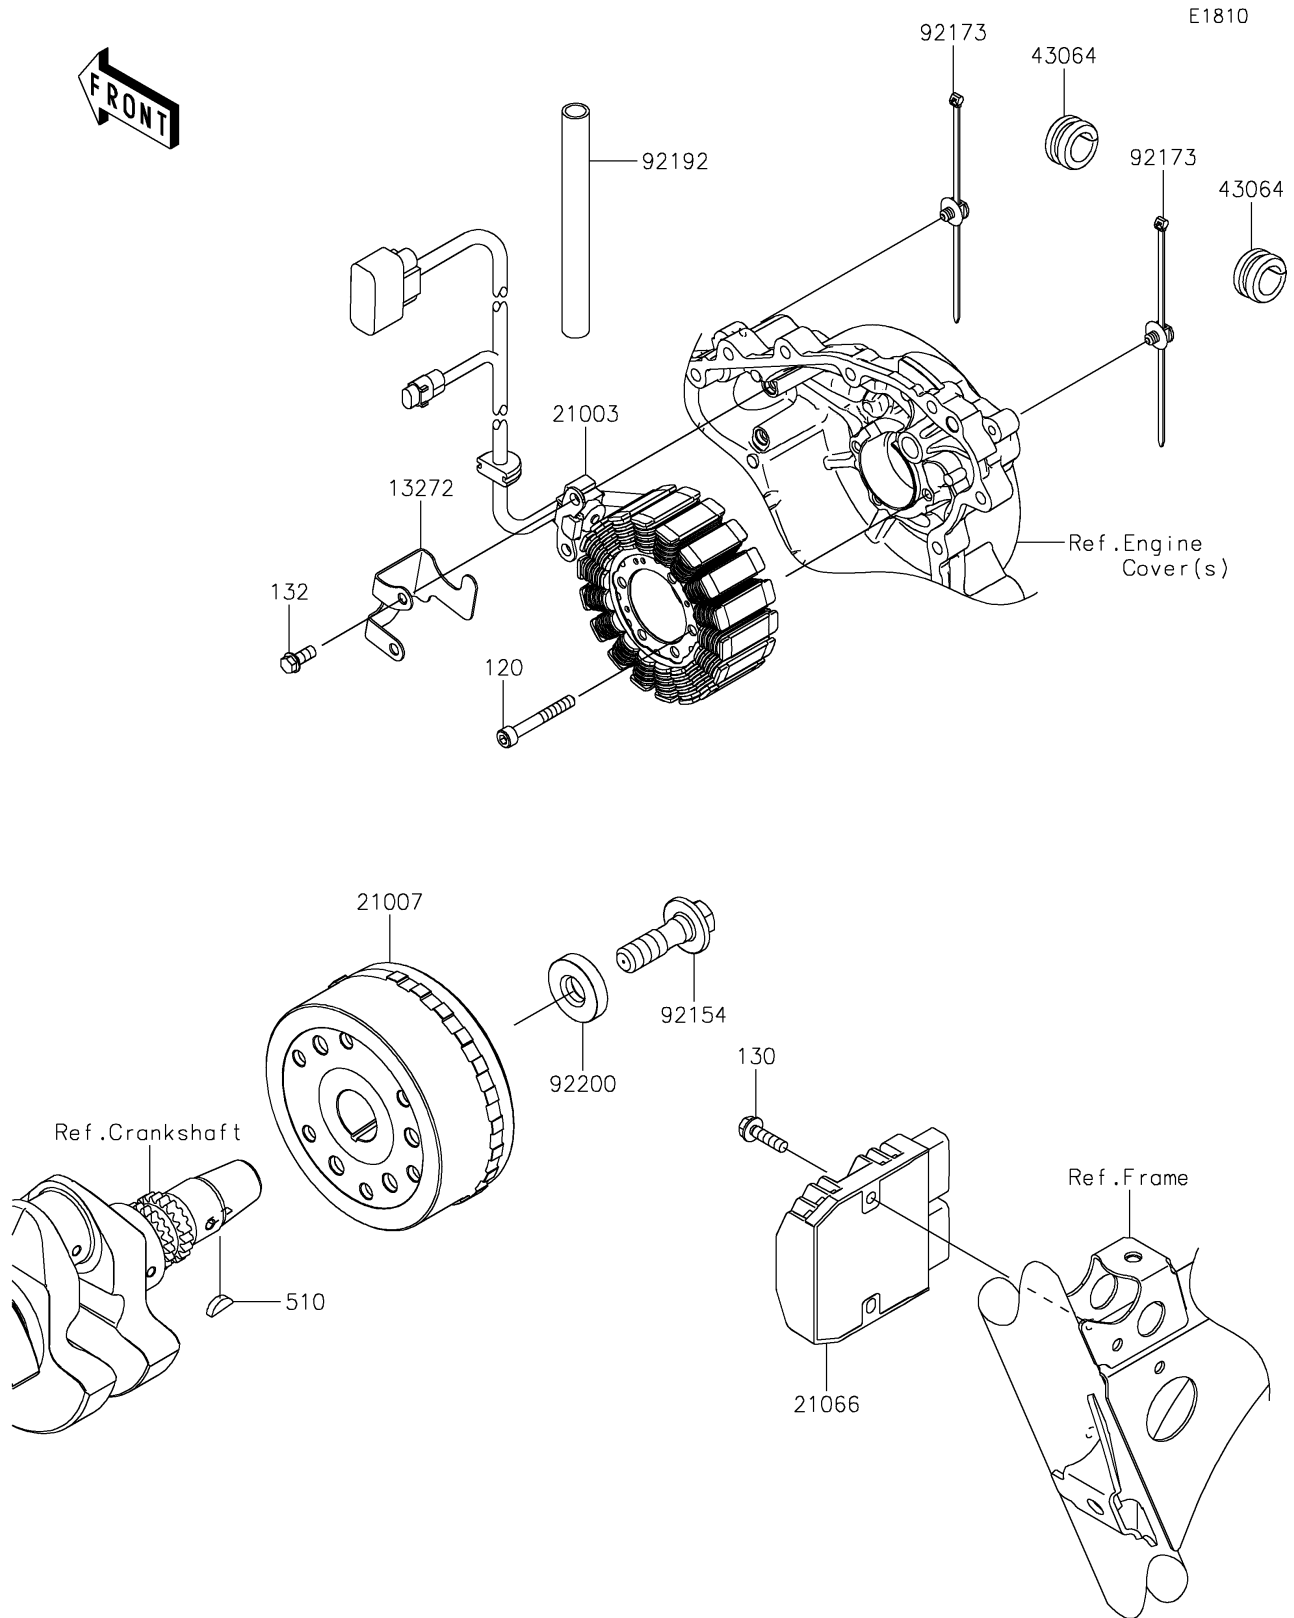

2023 TERYX KRX® 1000 TRAIL EDITION PARTS DIAGRAM

Generator

2023 TERYX KRX® 1000 TRAIL EDITION PARTS LIST

Generator

ITEM NAME	PART NUMBER	QUANTITY
PLATE,LEAD WIRE (Ref # 13272)	13272-2627	1
STATOR (Ref # 21003)	21003-0196	1
ROTOR (Ref # 21007)	21007-0685	1
REGULATOR-VOLTAGE (Ref # 21066)	21066-0771	1
GROMMET,HOSE CLAMP (Ref # 43064)	43064-007	2
BOLT,FLANGED,14X45 (Ref # 92154)	92154-3915	1
CLAMP (Ref # 92173)	92173-2259	2
TUBE,CONVOLUTED,10.7X14.1X140 (Ref # 92192)	92192-2521	1
WASHER,14X36X8 (Ref # 92200)	92200-2240	1
BOLT-SOCKET,6X45 (Ref # 120)	120CA0645	4
BOLT-FLANGED,6X22 (Ref # 130)	130BA0622	2
BOLT-FLANGED-SMALL,6X14 (Ref # 132)	132BA0614	2
KEY-WOODRUFF (Ref # 510)	510A4200	1