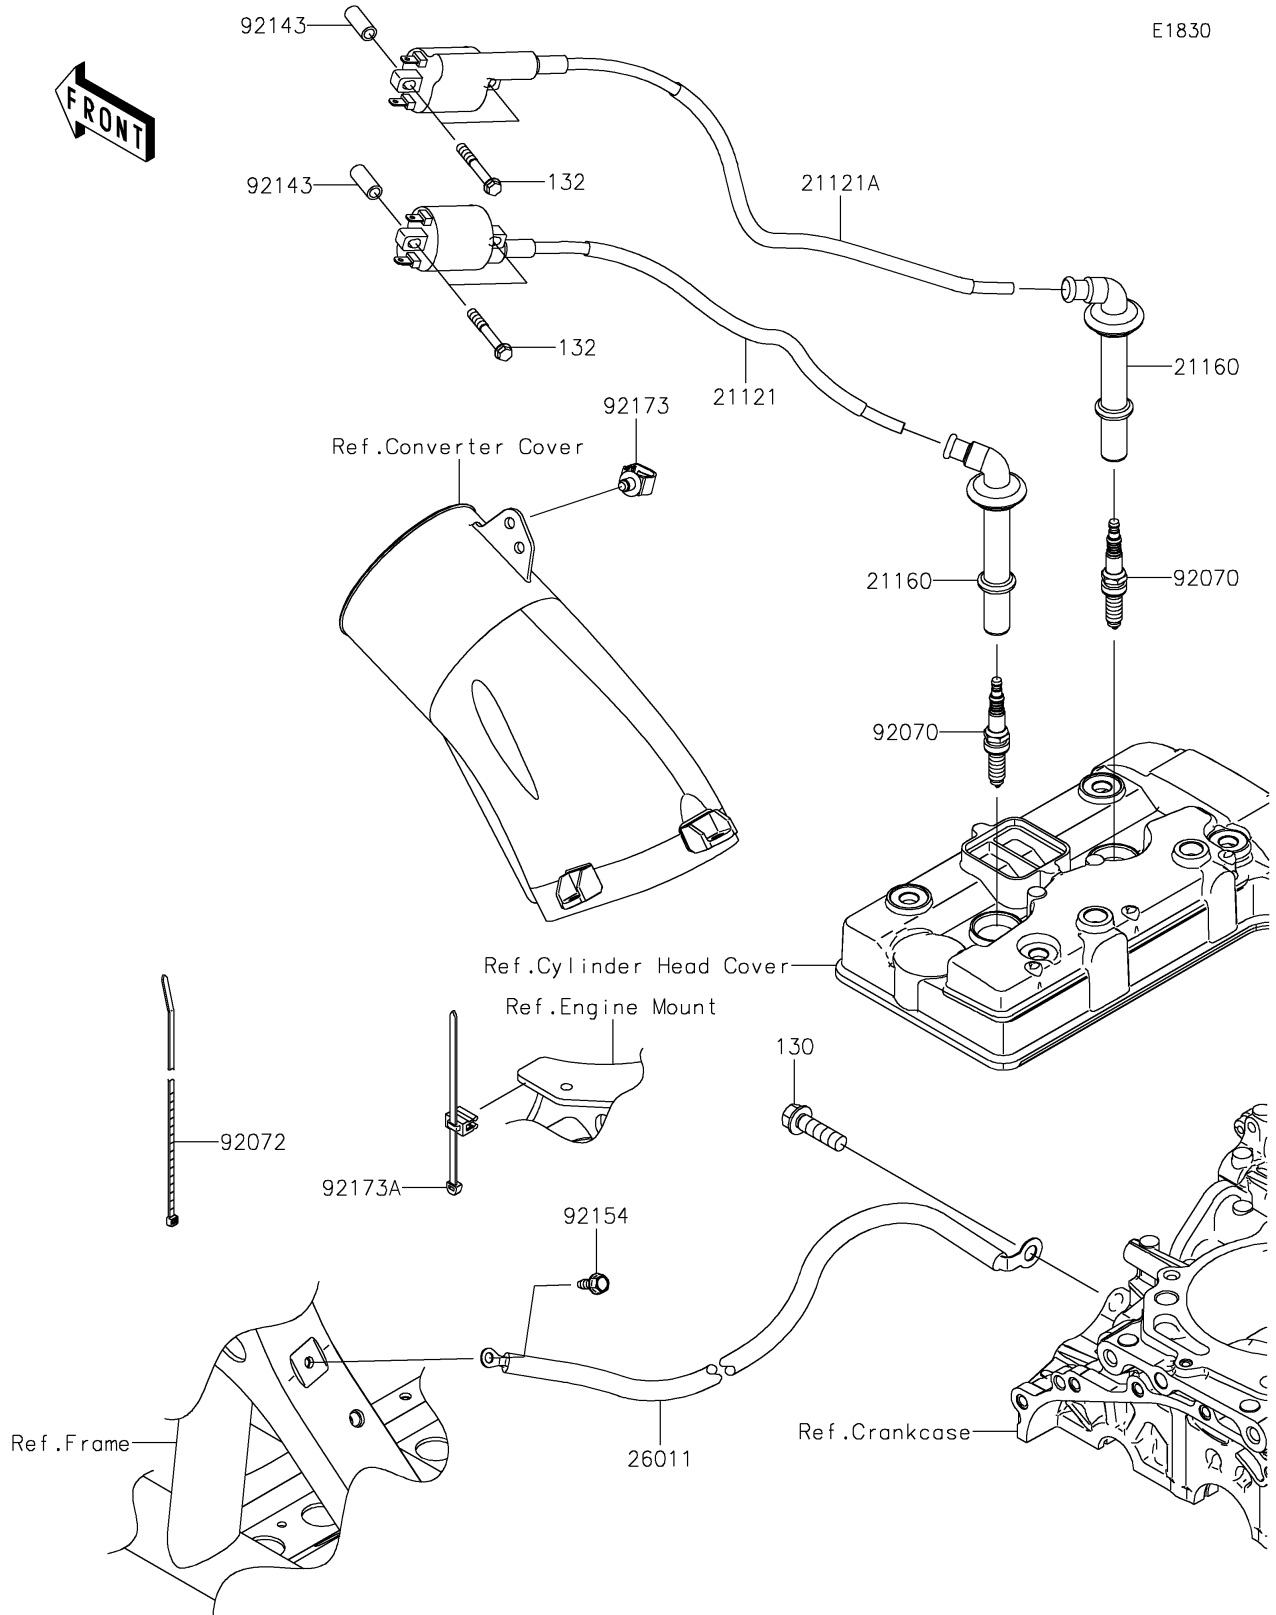

2024 TERYX KRX® 1000 TRAIL EDITION PARTS DIAGRAM

Ignition System

2024 TERYX KRX® 1000 TRAIL EDITION PARTS LIST

Ignition System

ITEM NAME	PART NUMBER	QUANTITY
COIL-IGNITION,#1 (Ref # 21121)	21121-0736	1
COIL-IGNITION,#2 (Ref # 21121A)	21121-0737	1
CAP-ASSY-PLUG (Ref # 21160)	21160-0027	2
WIRE-LEAD (Ref # 26011)	26011-2412	1
PLUG-SPARK,SILMAR9F9(NGK) (Ref # 92070)	92070-0721	2
BAND,L=292.1 (Ref # 92072)	92072-3509	2
COLLAR (Ref # 92143)	92143-1046	4
BOLT,FLANGED,6X16 (Ref # 92154)	92154-0551	1
CLAMP,12MM DIA. (Ref # 92173)	92173-0736	1
CLAMP (Ref # 92173A)	92173-2089	1
BOLT-FLANGED,10X35 (Ref # 130)	130BA1035	1
BOLT-FLANGED-SMALL,6X45 (Ref # 132)	132BA0645	4