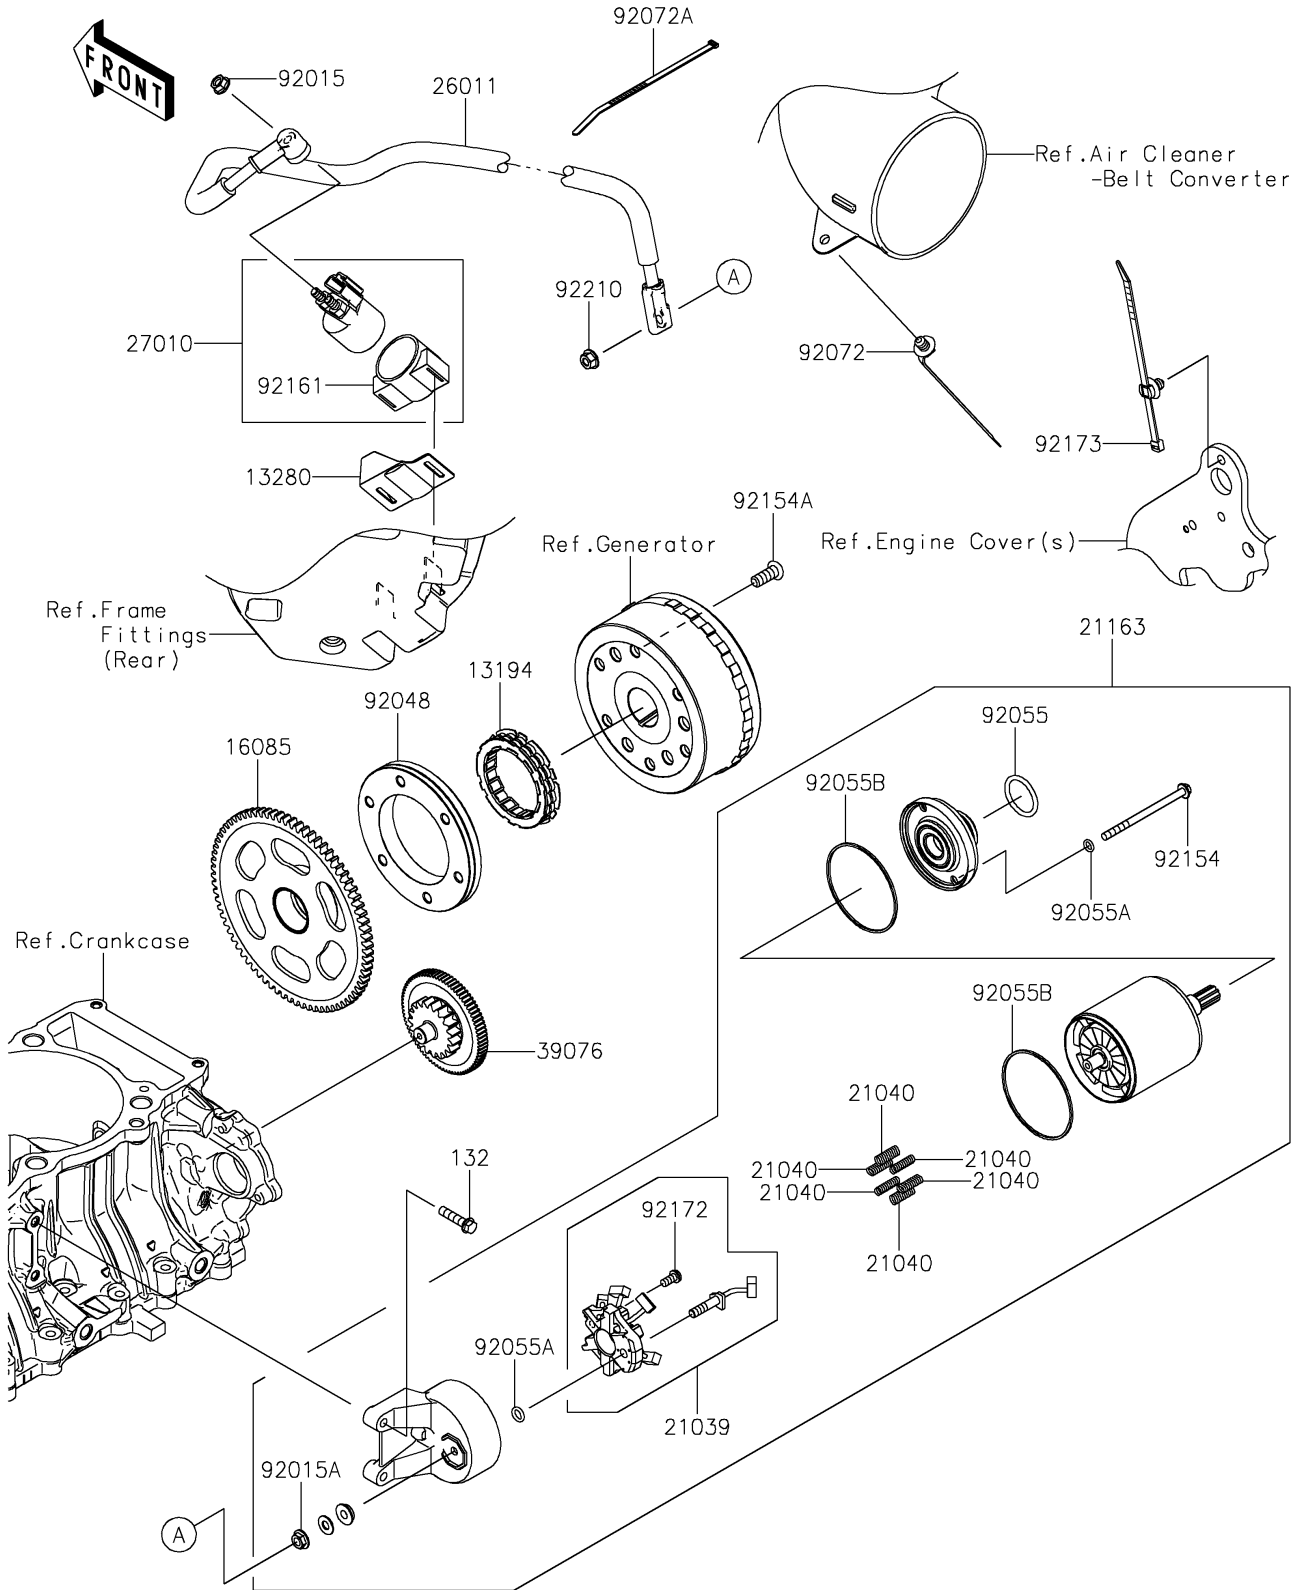

2023 TERYX KRX® 1000 TRAIL EDITION PARTS DIAGRAM

Starter Motor

E1840

2023 TERYX KRX® 1000 TRAIL EDITION PARTS LIST

Starter Motor

ITEM NAME	PART NUMBER	QUANTITY
CLUTCH-ONEWAY (Ref # 13194)	13194-0021	1
HOLDER,MAGNETIC SWITCH (Ref # 13280)	13280-0973	1
GEAR,76T (Ref # 16085)	16085-0691	1
BRUSH (Ref # 21039)	21039-0009	1
SPRING-BRUSH (Ref # 21040)	21040-0003	6
STARTER-ELECTRIC (Ref # 21163)	21163-0786	1
WIRE-LEAD (Ref # 26011)	26011-1914	1
SWITCH,MAGNETIC (Ref # 27010)	27010-0766	1
LIMITER (Ref # 39076)	39076-0039	1
NUT,FLANGED,6MM (Ref # 92015)	92015-1367	1
NUT,STARTER MOTOR (Ref # 92015A)	92015-1476	1
RACE (Ref # 92048)	92048-0041	1
RING-O (Ref # 92055)	92055-1276	1
RING-O,4.5X2.0 (Ref # 92055A)	92055-1370	3
RING-O,STARTER MOTOR (Ref # 92055B)	92055-1381	2
BAND,OS170-FT7(BLACK) (Ref # 92072)	92072-1414	1
BAND,L=292.1 (Ref # 92072A)	92072-3509	1
BOLT (Ref # 92154)	92154-0265	2
BOLT,TORX,8X20 (Ref # 92154A)	92154-0421	6
DAMPER,MAGNETIC SWITCH (Ref # 92161)	92161-1722	1
SCREW (Ref # 92172)	92172-0334	1
CLAMP (Ref # 92173)	92173-2188	1
NUT,6MM (Ref # 92210)	92210-0188	1
BOLT-FLANGED-SMALL,6X25 (Ref # 132)	132BA0625	2