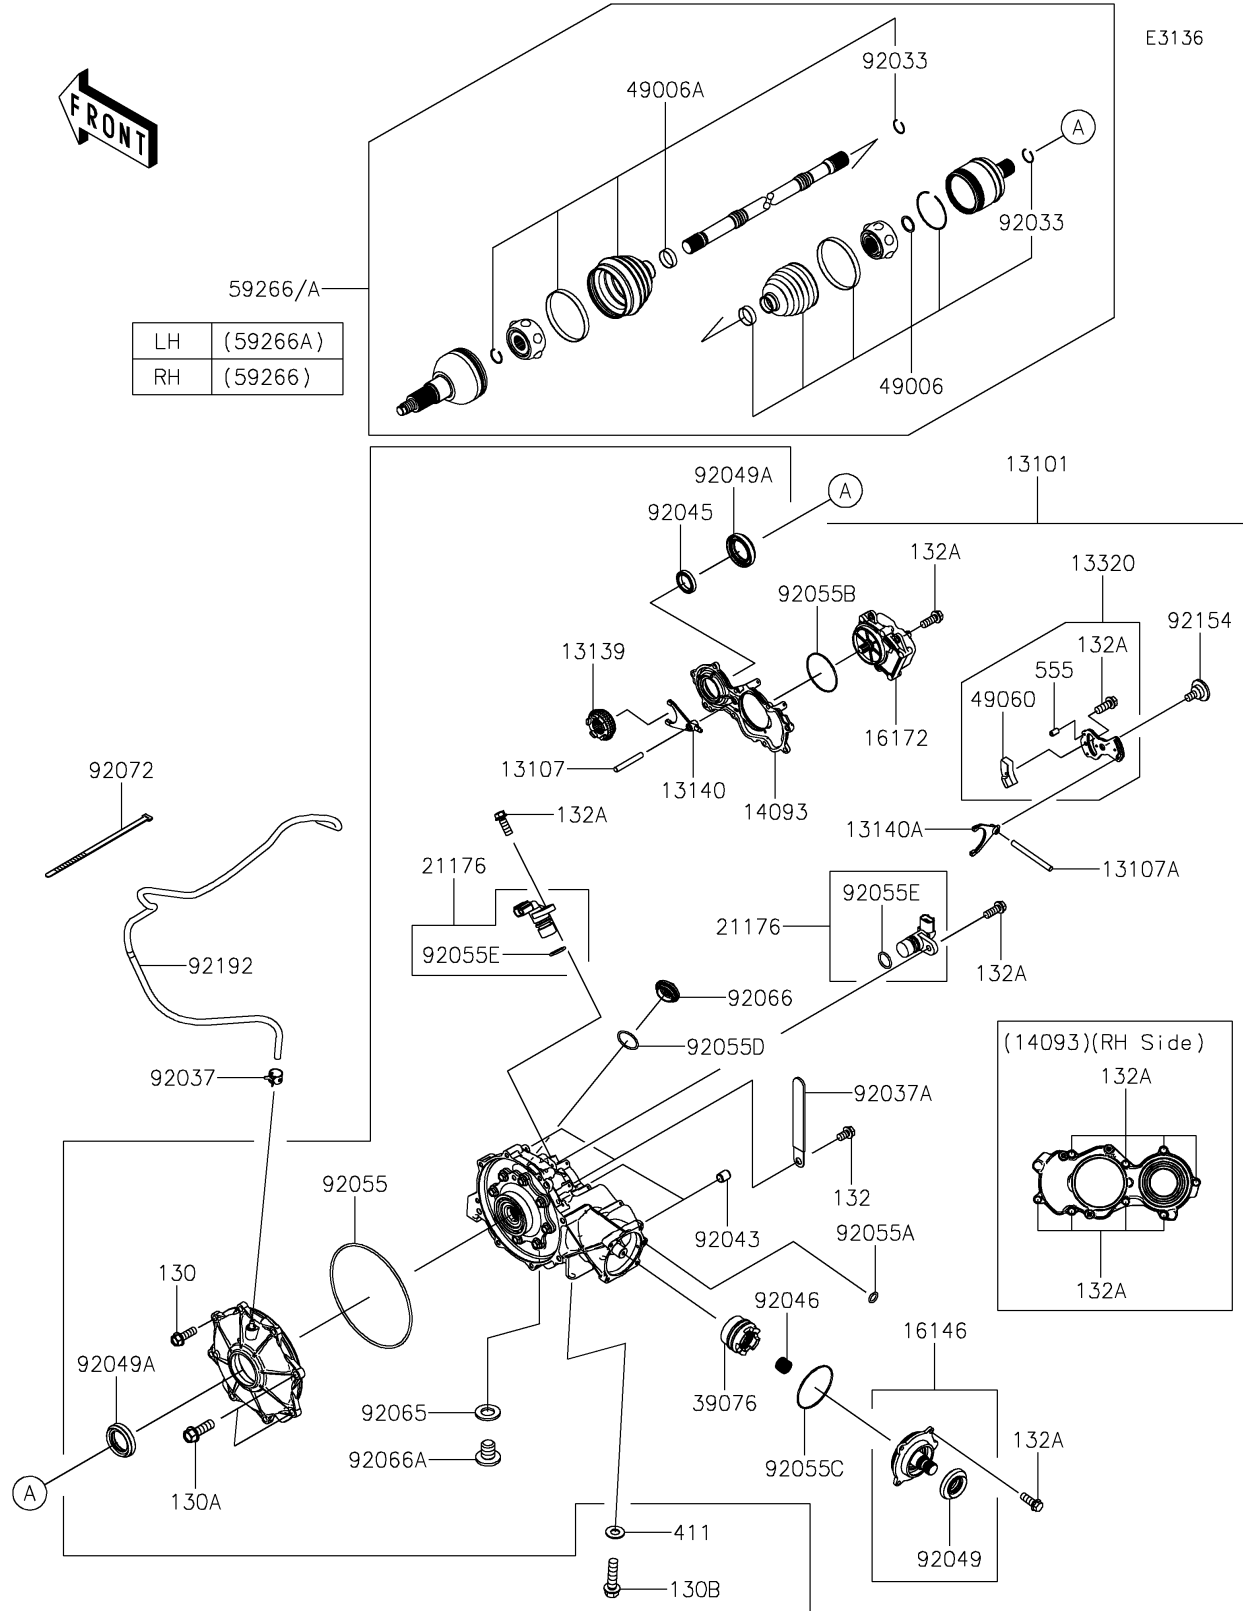

2023 Teryx KRX® 1000 Trail Edition PARTS DIAGRAM

Drive Shaft-Front

2023 Teryx KRX® 1000 Trail Edition PARTS LIST

Drive Shaft-Front

ITEM NAME	PART NUMBER	QUANTITY
GEAR-ASSY,FRONT DIFFERENTIAL (Ref # 13101)	13101-0730	1
SHAFT,DIFF LOCK (Ref # 13107)	13107-0768	1
SHAFT (Ref # 13107A)	13107-0887	1
SHIFTER,DIFF (Ref # 13139)	13139-0035	1
FORK-SHIFT (Ref # 13140)	13140-0674	1
FORK-SHIFT (Ref # 13140A)	13140-0675	1
LEVER-ASSY (Ref # 13320)	13320-0033	1
COVER,RH (Ref # 14093)	14093-0707	1
COVER-ASSY,INPUT SHAFT (Ref # 16146)	16146-0740	1
ACTUATOR (Ref # 16172)	16172-0030	1
SENSOR,SPEED (Ref # 21176)	21176-0891	2
LIMITER (Ref # 39076)	39076-0047	1
BOOT,INSIDE (Ref # 49006)	49006-0615	2
BOOT,OUTSIDE (Ref # 49006A)	49006-0616	2
CAM (Ref # 49060)	49060-0025	1
JOINT-BALL,RH (Ref # 59266)	59266-0761	1
JOINT-BALL,LH (Ref # 59266A)	59266-0762	1
RING-SNAP (Ref # 92033)	92033-0837	4
CLAMP,TUBE (Ref # 92037)	92037-1505	1
CLAMP (Ref # 92037A)	92037-1993	2
PIN,DOWEL,8X10 (Ref # 92043)	92043-1302	2
BEARING-BALL,6806 (Ref # 92045)	92045-0826	1
BEARING-NEEDLE (Ref # 92046)	92046-1234	1
SEAL-OIL (Ref # 92049)	92049-0160	1
SEAL-OIL,TC9Y 40X62X10X17.2 (Ref # 92049A)	92049-0815	2
RING-O,190.2X4.2 (Ref # 92055)	92055-0121	1
RING-O,7.5X1.5 (Ref # 92055A)	92055-0756	1
RING-O,1.9X71.8 (Ref # 92055B)	92055-0781	1
RING-O (Ref # 92055C)	92055-081	1