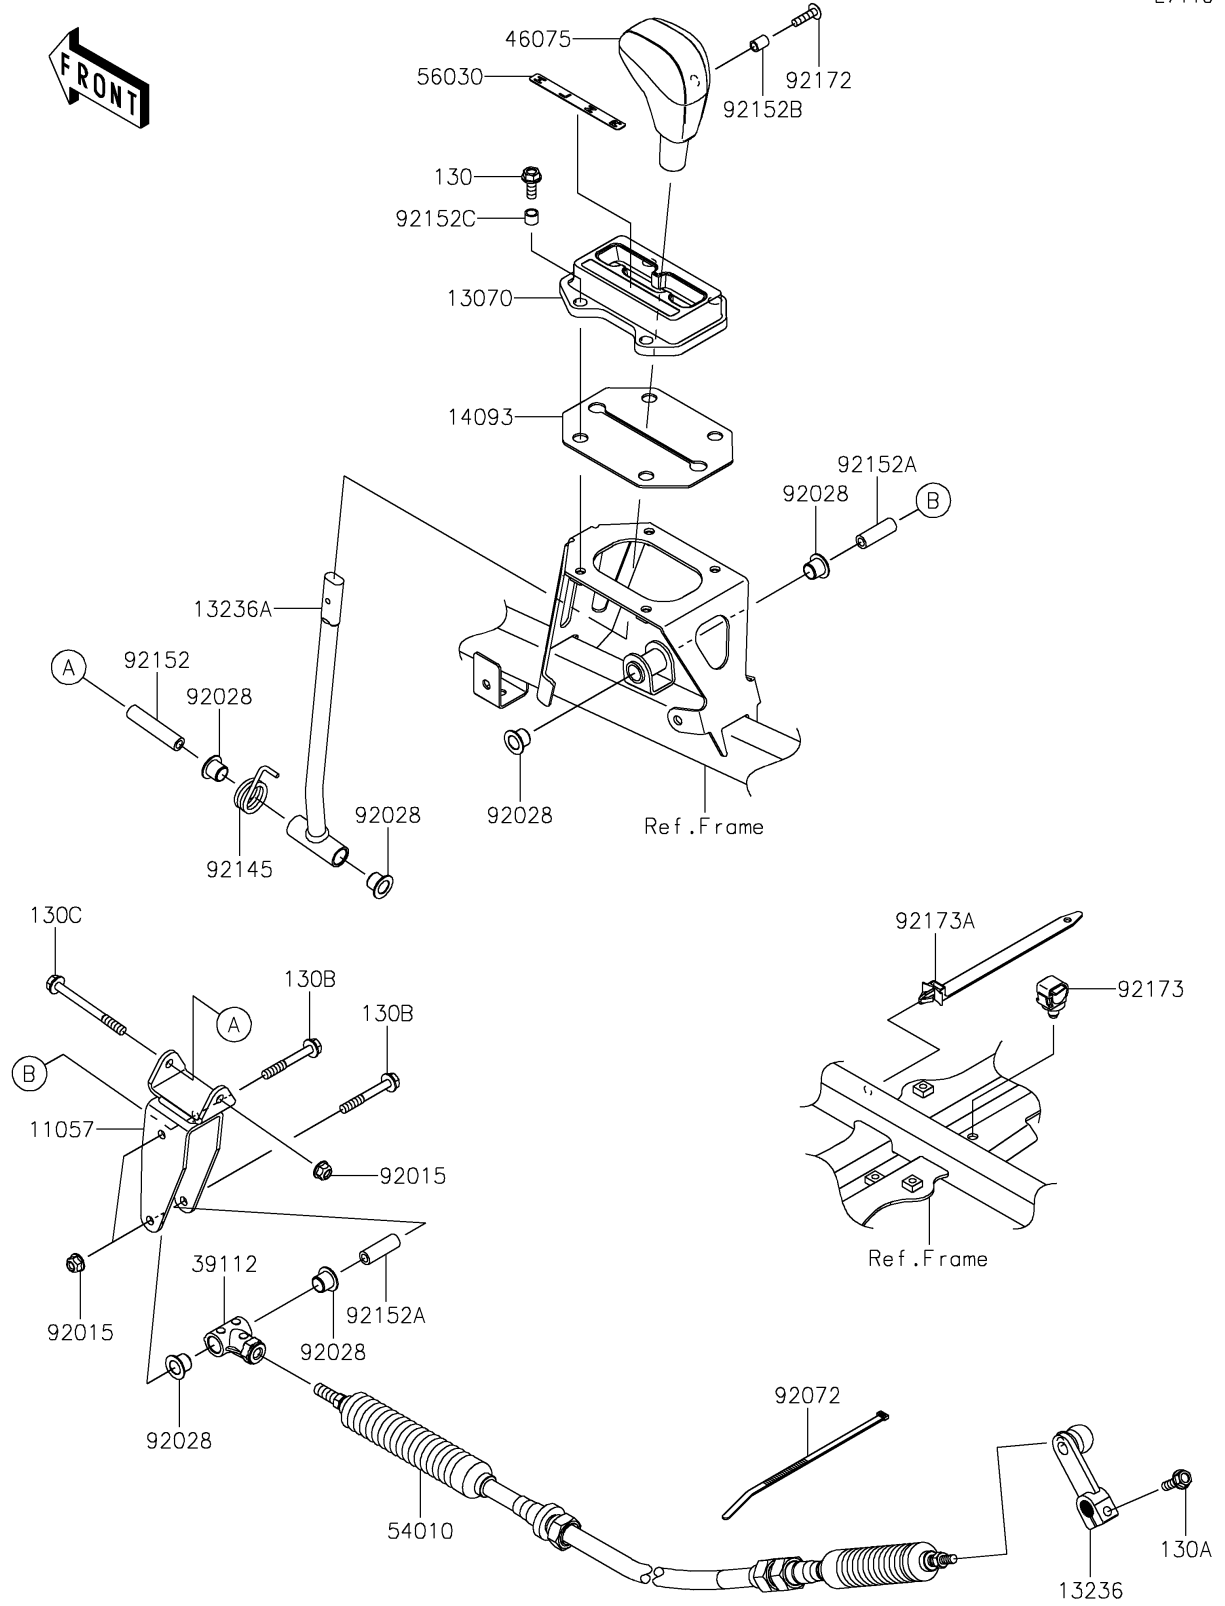

# 2024 TERYX KRX® 1000 TRAIL EDITION PARTS DIAGRAM

Control

E7110

# 2024 TERYX KRX® 1000 TRAIL EDITION PARTS LIST

## Control

ITEM NAME	PART NUMBER	QUANTITY
BRACKET,LEVER (Ref # 11057)	11057-7665	1
GUIDE (Ref # 13070)	13070-0894	1
LEVER-COMP,CHANGE LEVER (Ref # 13236)	13236-0708	1
LEVER-COMP (Ref # 13236A)	13236-0817	1
COVER,HEAT GUARD (Ref # 14093)	14093-1245	1
RODEND-TIE (Ref # 39112)	39112-0036	1
GRIP (Ref # 46075)	46075-0569	1
CABLE (Ref # 54010)	54010-0629	1
LABEL,POSITION (Ref # 56030)	56030-1421	1
NUT,LOCK,FLANGED,6MM (Ref # 92015)	92015-1675	3
BUSHING (Ref # 92028)	92028-1507	6
BAND,L=292.1 (Ref # 92072)	92072-3509	1
SPRING (Ref # 92145)	92145-1839	1
COLLAR,6.0X10X47 (Ref # 92152)	92152-1517	1
COLLAR,6.0X10X30 (Ref # 92152A)	92152-1518	2
COLLAR,5.6X8X10.5 (Ref # 92152B)	92152-1545	1
COLLAR,6.8X9.2X8.8 (Ref # 92152C)	92152-2863	4
SCREW,5X20 (Ref # 92172)	92172-2081	1
CLAMP,12MM DIA. (Ref # 92173)	92173-0736	1
CLAMP (Ref # 92173A)	92173-1980	1
BOLT-FLANGED,6X18 (Ref # 130)	130BB0618	4
BOLT-FLANGED,6X20 (Ref # 130A)	130CA0620	1
BOLT-FLANGED,6X45 (Ref # 130B)	130CA0645	2
BOLT-FLANGED,6X65 (Ref # 130C)	130CA0665	1