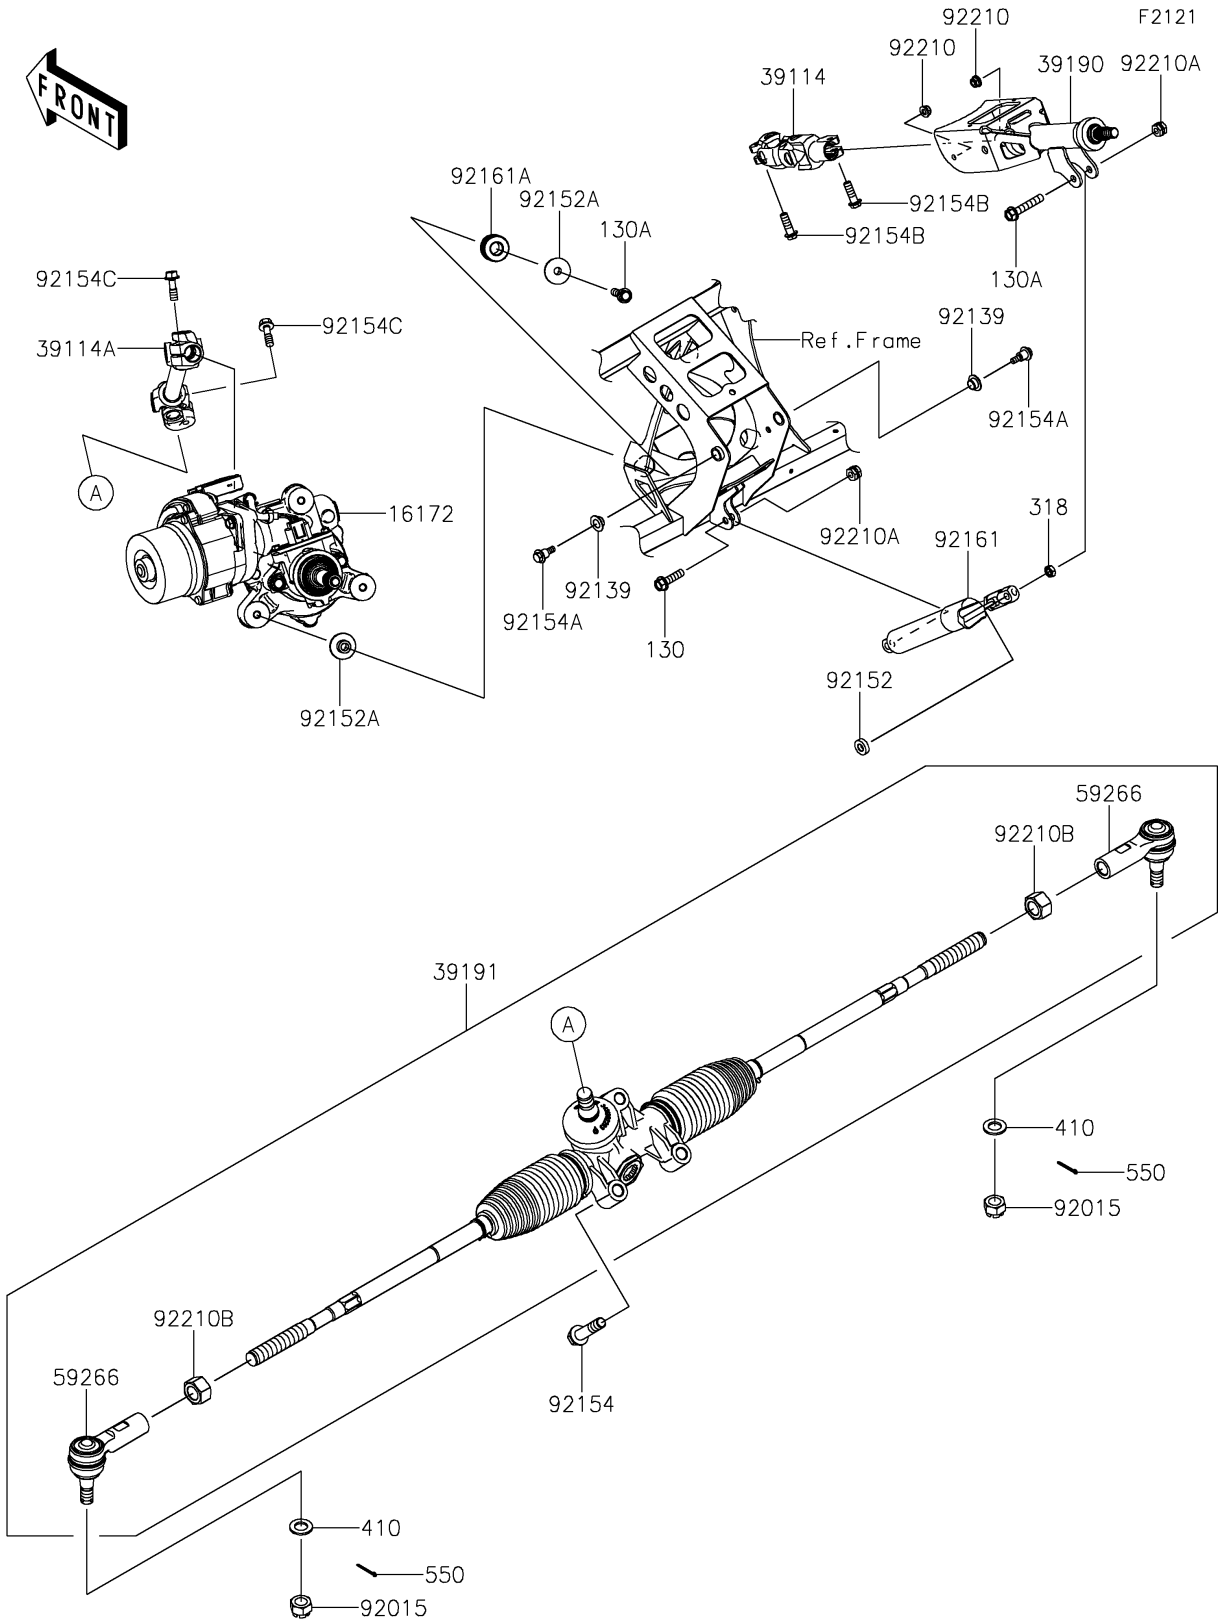

2023 TERYX KRX® 1000 TRAIL EDITION PARTS DIAGRAM

Steering Shaft

2023 TERYX KRX® 1000 TRAIL EDITION PARTS LIST

Steering Shaft

ITEM NAME	PART NUMBER	QUANTITY
ACTUATOR, EPS (Ref # 16172)	16172-0043	1
SHAFT-COMP-STRG, UPP (Ref # 39114)	39114-0024	1
SHAFT-COMP-STRG, LWR (Ref # 39114A)	39114-0043	1
SHAFT-ASSY-STEERING (Ref # 39190)	39190-0009	1
GEAR-ASSY-STEERING (Ref # 39191)	39191-0040	1
JOINT-BALL (Ref # 59266)	59266-0743	2
NUT, CASTLE, 14MM (Ref # 92015)	92015-1841	2
BUSHING (Ref # 92139)	92139-0230	2
COLLAR, 8.2X18X5 (Ref # 92152)	92152-1848	1
COLLAR, 8.5X30X10.6 (Ref # 92152A)	92152-2149	6
BOLT, FLANGED, 12X50 (Ref # 92154)	92154-1008	3
BOLT, 6X21.5 (Ref # 92154A)	92154-1320	2
BOLT, FLANGED, 8X25 (Ref # 92154B)	92154-2190	2
BOLT, FLANGED, 8X39 (Ref # 92154C)	92154-7043	2
DAMPER, STEERING TILT (Ref # 92161)	92161-2186	1
DAMPER (Ref # 92161A)	92161-2187	3
NUT, LOCK, FLANGED, 6MM (Ref # 92210)	92210-0303	2
NUT, HARD LOCK, 8MM (Ref # 92210A)	92210-0934	2
NUT (Ref # 92210B)	92210-1903	2
BOLT-FLANGED, 8X30 (Ref # 130)	130CA0830	1
BOLT-FLANGED, 8X45 (Ref # 130A)	130CA0845	4
NUT-HEX-SMALL, 8MM (Ref # 318)	318BA0800	1
WASHER-PLAIN-SMALL, 14MM (Ref # 410)	410AA1400	2
PIN-COTTER, 3.0X25 (Ref # 550)	550AA3025	2