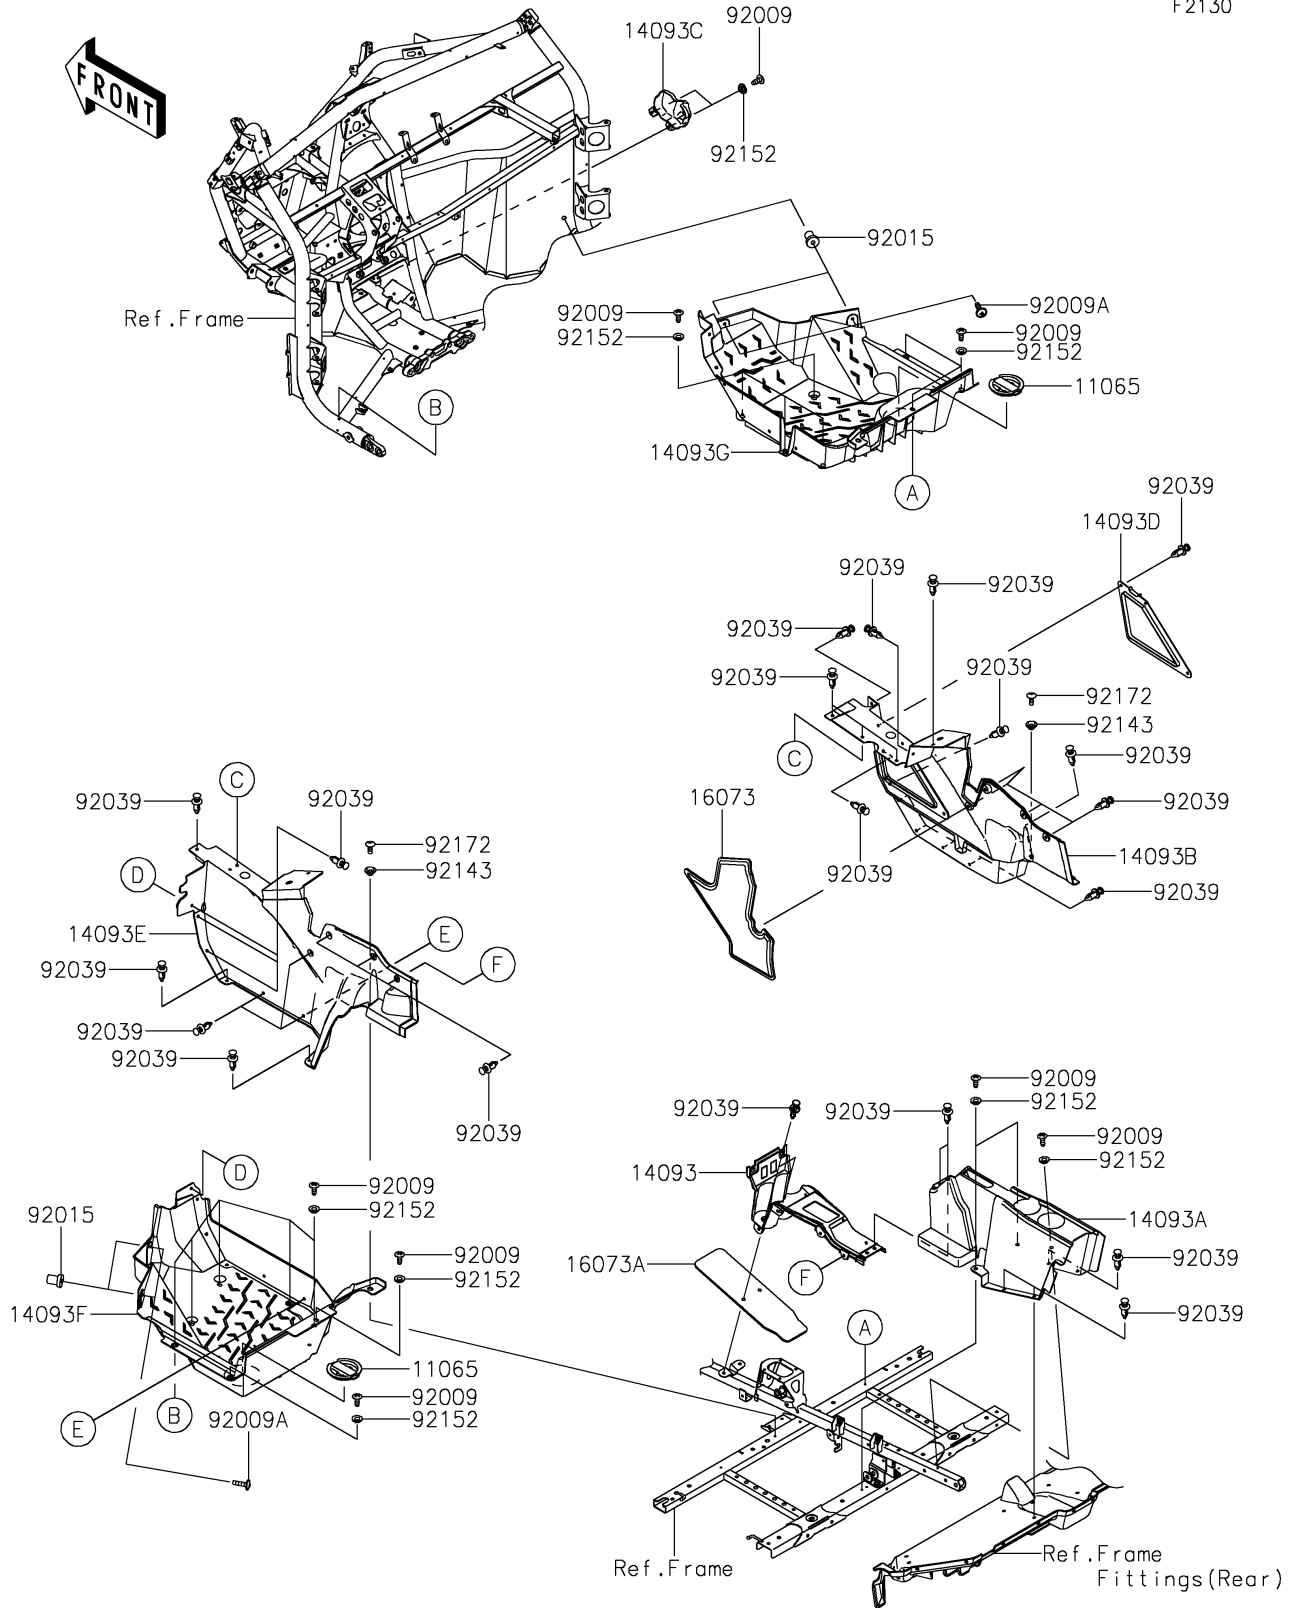

2023 TERYX KRX® 1000 TRAIL EDITION PARTS DIAGRAM

Frame Fittings(Front)

F2130

2023 TERYX KRX® 1000 TRAIL EDITION PARTS LIST

Frame Fittings(Front)

ITEM NAME	PART NUMBER	QUANTITY
-----------	-------------	----------