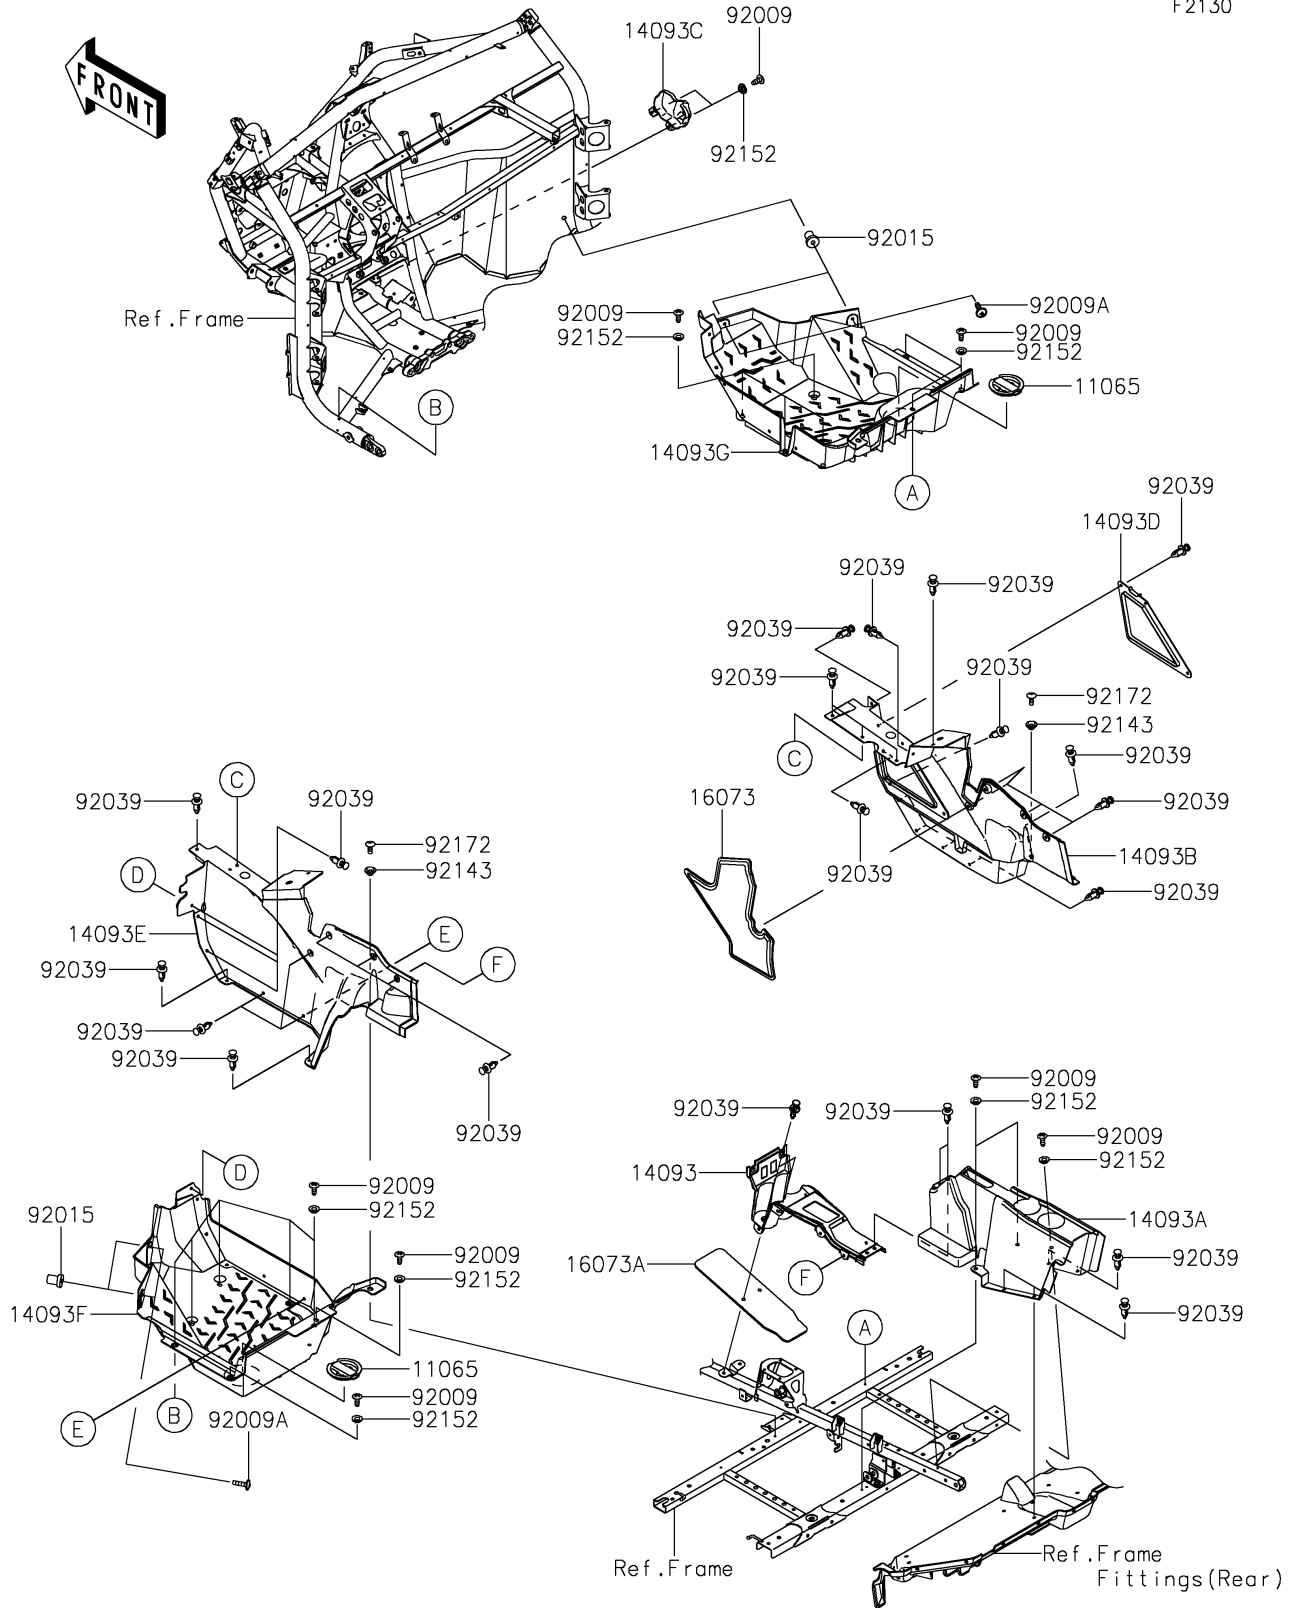

2024 TERYX KRX® 1000 TRAIL EDITION PARTS DIAGRAM

Frame Fittings(Front)

F2130

2024 TERYX KRX® 1000 TRAIL EDITION PARTS LIST

Frame Fittings(Front)

ITEM NAME	PART NUMBER	QUANTITY
CAP,FLOOR (Ref # 11065)	11065-1423	2
COVER,CENTER CONSOLE,FR (Ref # 14093)	14093-0833	1
COVER,CENTER CONSOLE,RR (Ref # 14093A)	14093-0834	1
COVER,FLOOR,CNT,RH (Ref # 14093B)	14093-0838	1
COVER,FR GEAR,SIDE (Ref # 14093C)	14093-0839	1
COVER,MAINTENANCE (Ref # 14093D)	14093-0850	1
COVER,FLOOR,CNT,LH (Ref # 14093E)	14093-1161	1
COVER,FLOOR,LH (Ref # 14093F)	14093-1208	1
COVER,FLOOR,RH (Ref # 14093G)	14093-1209	1
INSULATOR (Ref # 16073)	16073-0898	1
INSULATOR (Ref # 16073A)	16073-0940	1
SCREW,TAPPING,6X16 (Ref # 92009)	92009-1166	19
SCREW,6X22,BLACK (Ref # 92009A)	92009-1256	4
NUT,RUBBER,6MM (Ref # 92015)	92015-1692	4
RIVET (Ref # 92039)	92039-0776	41
COLLAR (Ref # 92143)	92143-1057	2
COLLAR,6.3X9.5X4.1 (Ref # 92152)	92152-1571	19
SCREW,TAPPING,6X16 (Ref # 92172)	92172-0739	2