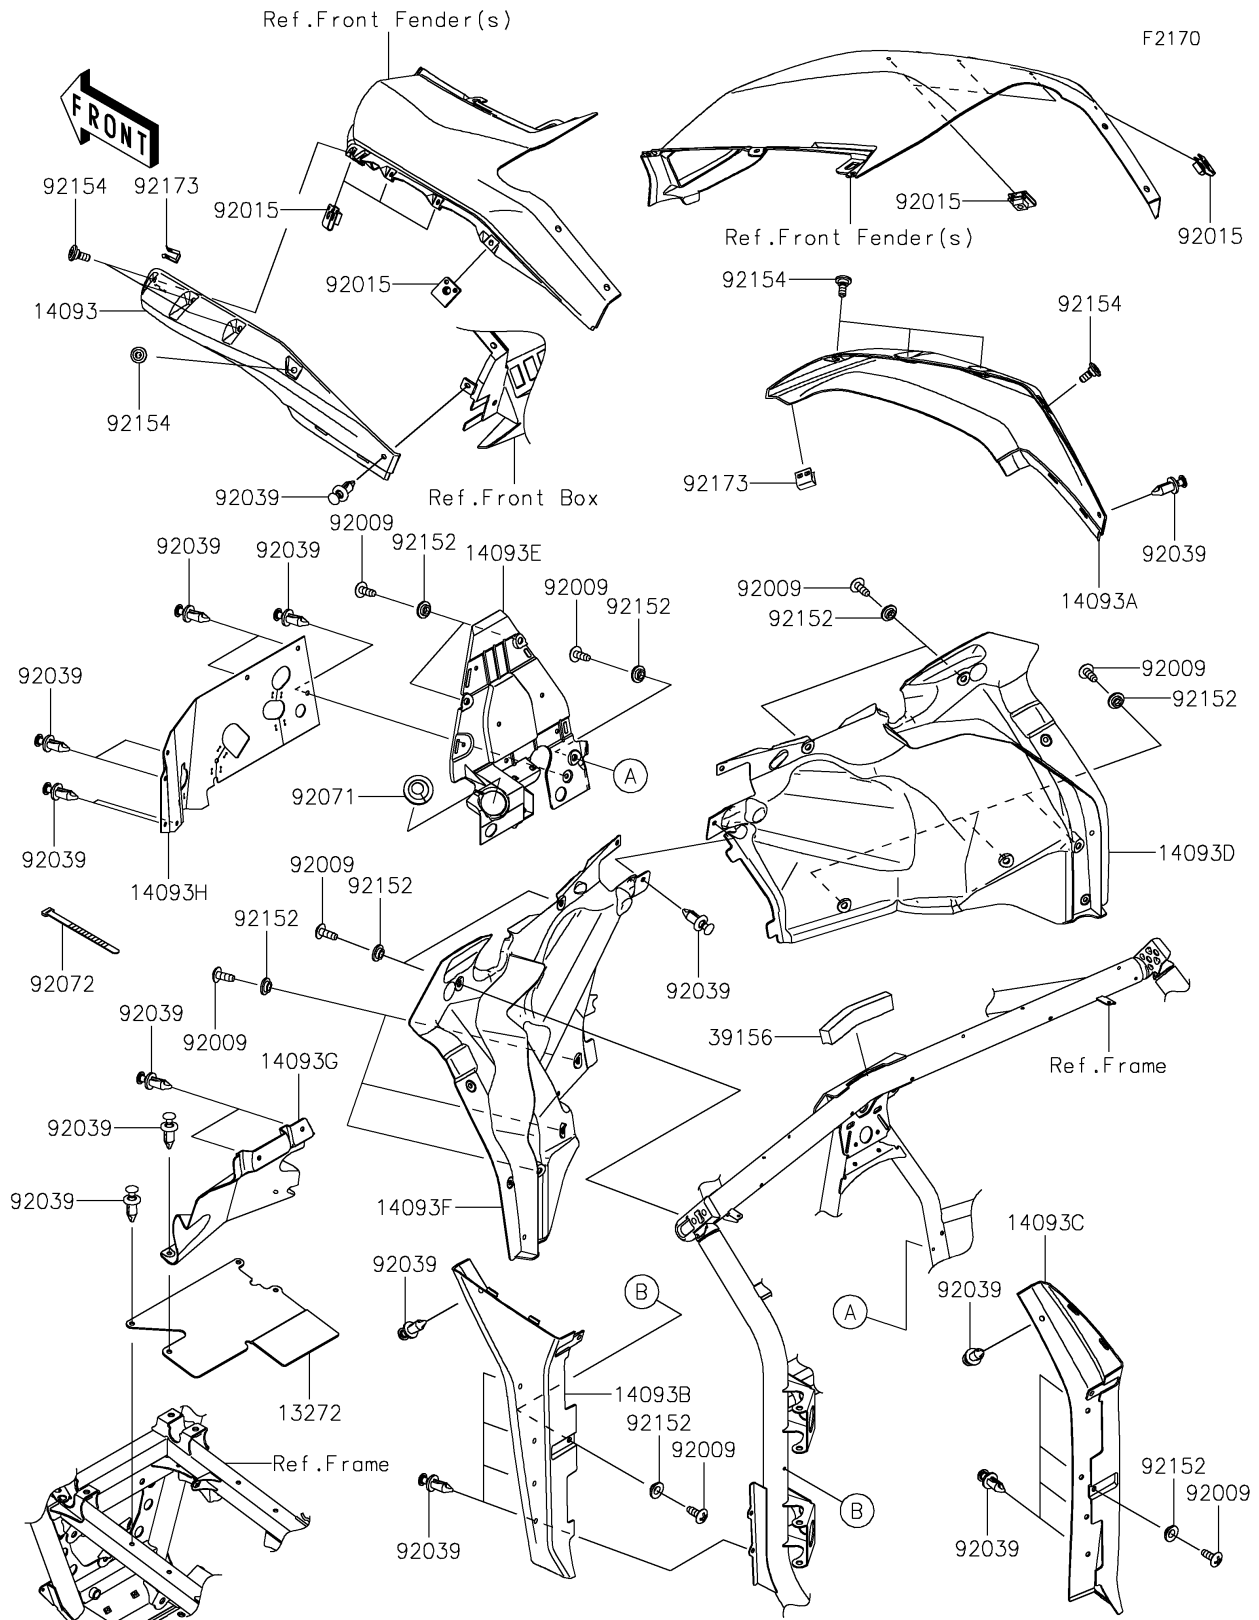

2024 TERYX KRX® 1000 TRAIL EDITION PARTS DIAGRAM

Fenders

2024 TERYX KRX® 1000 TRAIL EDITION PARTS LIST

Fenders

ITEM NAME	PART NUMBER	QUANTITY
PLATE,FR FRAME (Ref # 13272)	13272-4143	1
COVER,FLAP,UPP,LH (Ref # 14093)	14093-0806	1
COVER,FLAP,UPP,RH (Ref # 14093A)	14093-0807	1
COVER,FLAP,LWR,LH (Ref # 14093B)	14093-0808	1
COVER,FLAP,LWR,RH (Ref # 14093C)	14093-0809	1
COVER,FLOOR UPP,RH (Ref # 14093D)	14093-0822	1
COVER,FLOOR UPP,CNT (Ref # 14093E)	14093-0823	1
COVER,FLOOR UPP,LH (Ref # 14093F)	14093-0824	1
COVER,WINDBREAK (Ref # 14093G)	14093-1390	1
COVER,RUBBER (Ref # 14093H)	14093-1455	1
PAD,20X170X30 (Ref # 39156)	39156-2436	1
SCREW,TAPPING,6X16 (Ref # 92009)	92009-1166	15
NUT,CLAMP,6MM (Ref # 92015)	92015-1678	8
RIVET (Ref # 92039)	92039-0776	26
GROMMET (Ref # 92071)	92071-0830	1
BAND,L=123 (Ref # 92072)	92072-030	5
COLLAR,6.3X9.5X4.1 (Ref # 92152)	92152-1571	15
BOLT (Ref # 92154)	92154-2474	8
CLAMP (Ref # 92173)	92173-2249	2