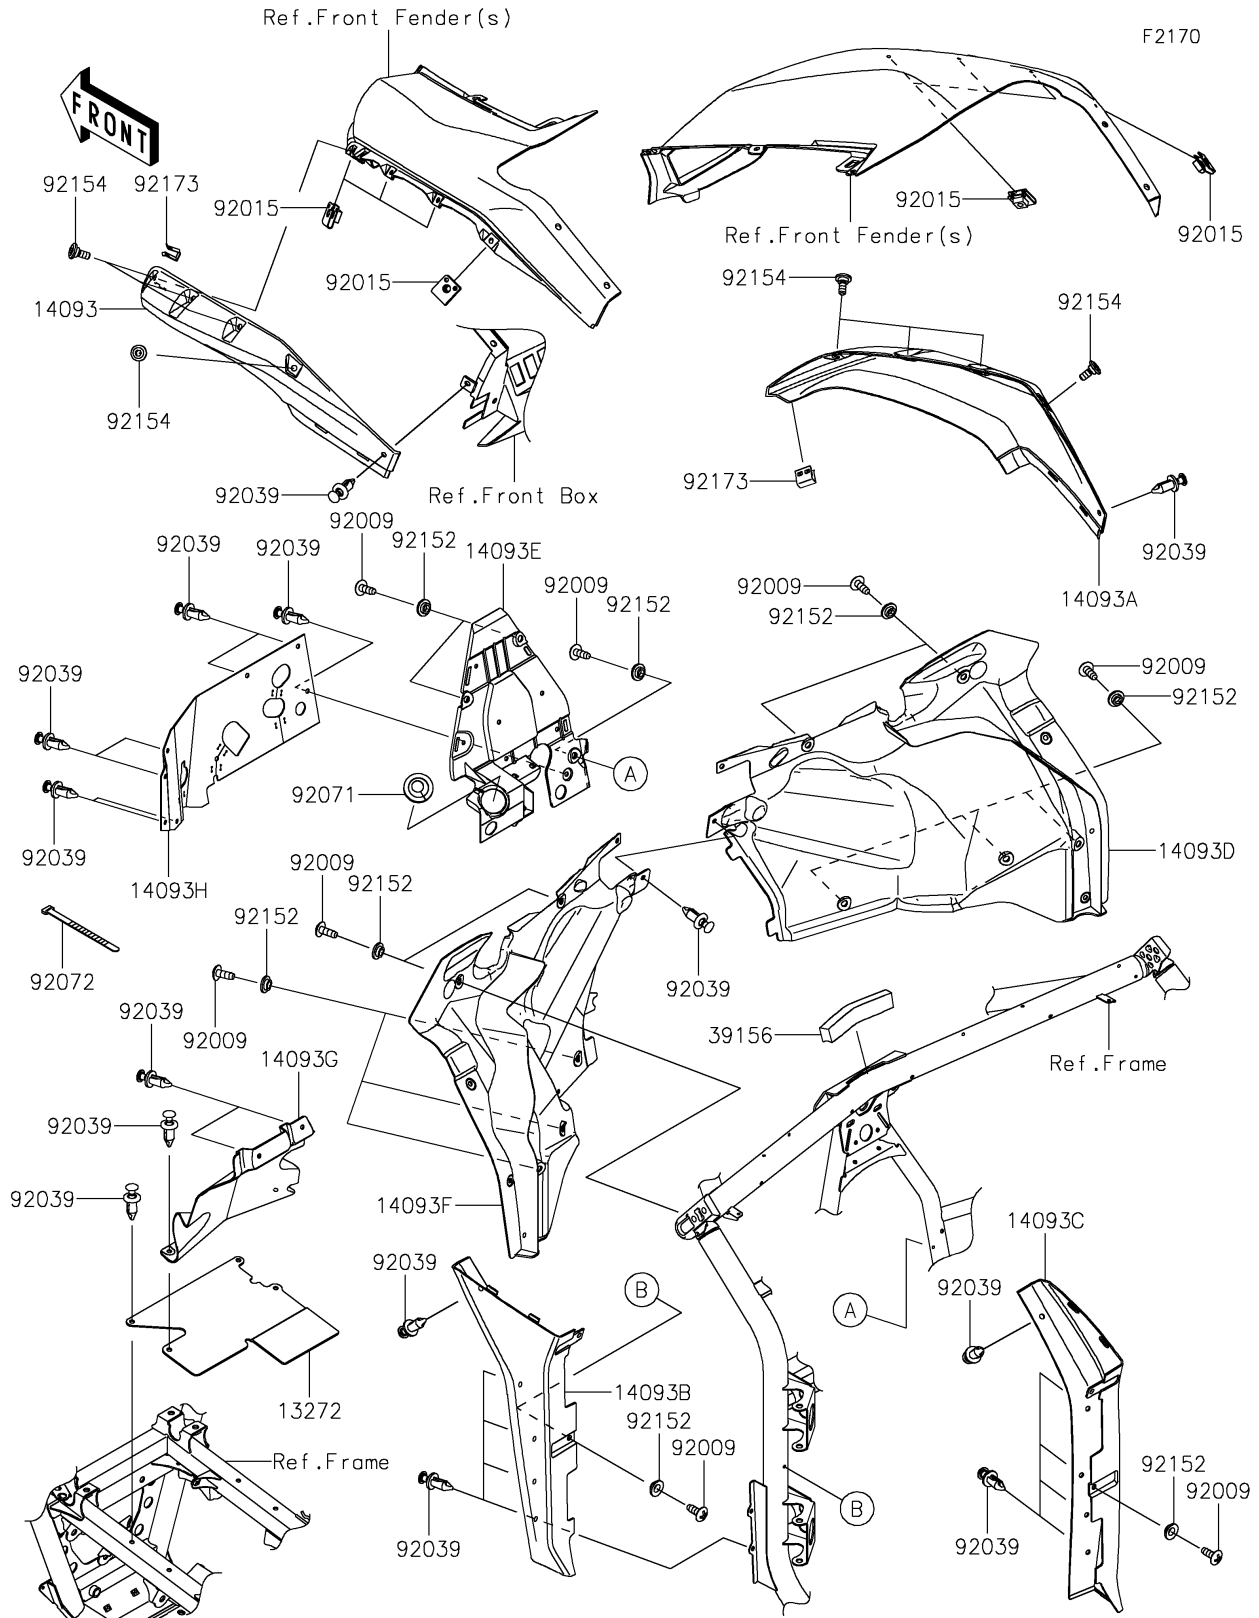

# 2024 Teryx KRX® 1000 Trail Edition PARTS DIAGRAM

## 2024 Teryx KRX® 1000 Trail Edition PARTS LIST

### Fenders

ITEM NAME	PART NUMBER	QUANTITY
PLATE,FR FRAME (Ref # 13272)	13272-4143	1
COVER,FLAP,UPP,LH (Ref # 14093)	14093-0806	1
COVER,FLAP,UPP,RH (Ref # 14093A)	14093-0807	1
COVER,FLAP,LWR,LH (Ref # 14093B)	14093-0808	1
COVER,FLAP,LWR,RH (Ref # 14093C)	14093-0809	1
COVER,FLOOR UPP,RH (Ref # 14093D)	14093-0822	1
COVER,FLOOR UPP,CNT (Ref # 14093E)	14093-0823	1
COVER,FLOOR UPP,LH (Ref # 14093F)	14093-0824	1
COVER,WINDBREAK (Ref # 14093G)	14093-1390	1
COVER,RUBBER (Ref # 14093H)	14093-1455	1
PAD,20X170X30 (Ref # 39156)	39156-2436	1
SCREW,TAPPING,6X16 (Ref # 92009)	92009-1166	15
NUT,CLAMP,6MM (Ref # 92015)	92015-1678	8
RIVET (Ref # 92039)	92039-0776	26
GROMMET (Ref # 92071)	92071-0830	1
BAND,L=123 (Ref # 92072)	92072-030	5
COLLAR,6.3X9.5X4.1 (Ref # 92152)	92152-1571	15
BOLT (Ref # 92154)	92154-2474	8
CLAMP (Ref # 92173)	92173-2249	2