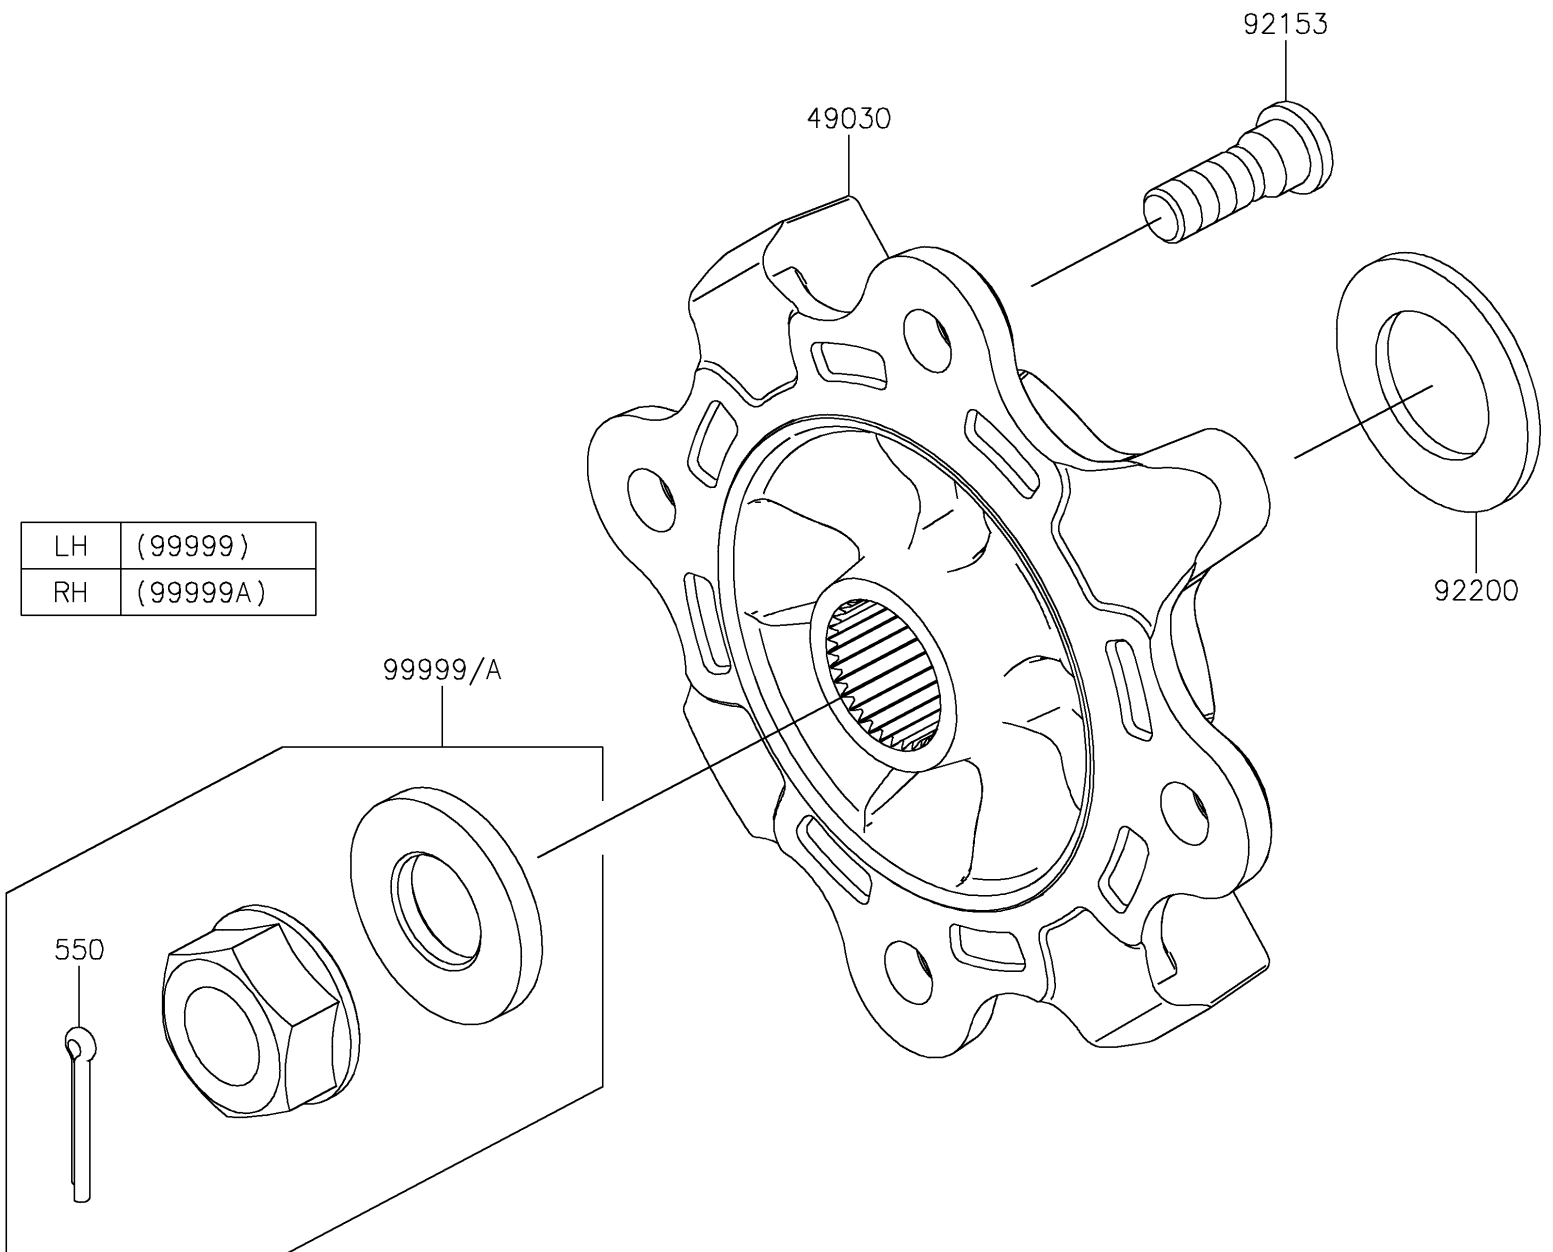

2023 TERYX KRX® 1000 TRAIL EDITION PARTS DIAGRAM

Front Hubs/Brakes

F2230

2023 TERYX KRX® 1000 TRAIL EDITION PARTS LIST

Front Hubs/Brakes

| ITEM NAME | PART NUMBER | QUANTITY |
|--------------------------------|-------------|----------|
| HUB (Ref # 49030) | 49030-0566 | 2 |
| BOLT,12MM (Ref # 92153) | 92153-1915 | 8 |
| WASHER,33X56X3.5 (Ref # 92200) | 92200-2332 | 2 |
| KIT,LH AXLE NUT (Ref # 99999) | 99999-0726 | 1 |
| KIT,RH AXLE NUT (Ref # 99999A) | 99999-0727 | 1 |
| PIN-COTTER,4.0X30 (Ref # 550) | 550AA4030 | 1 |