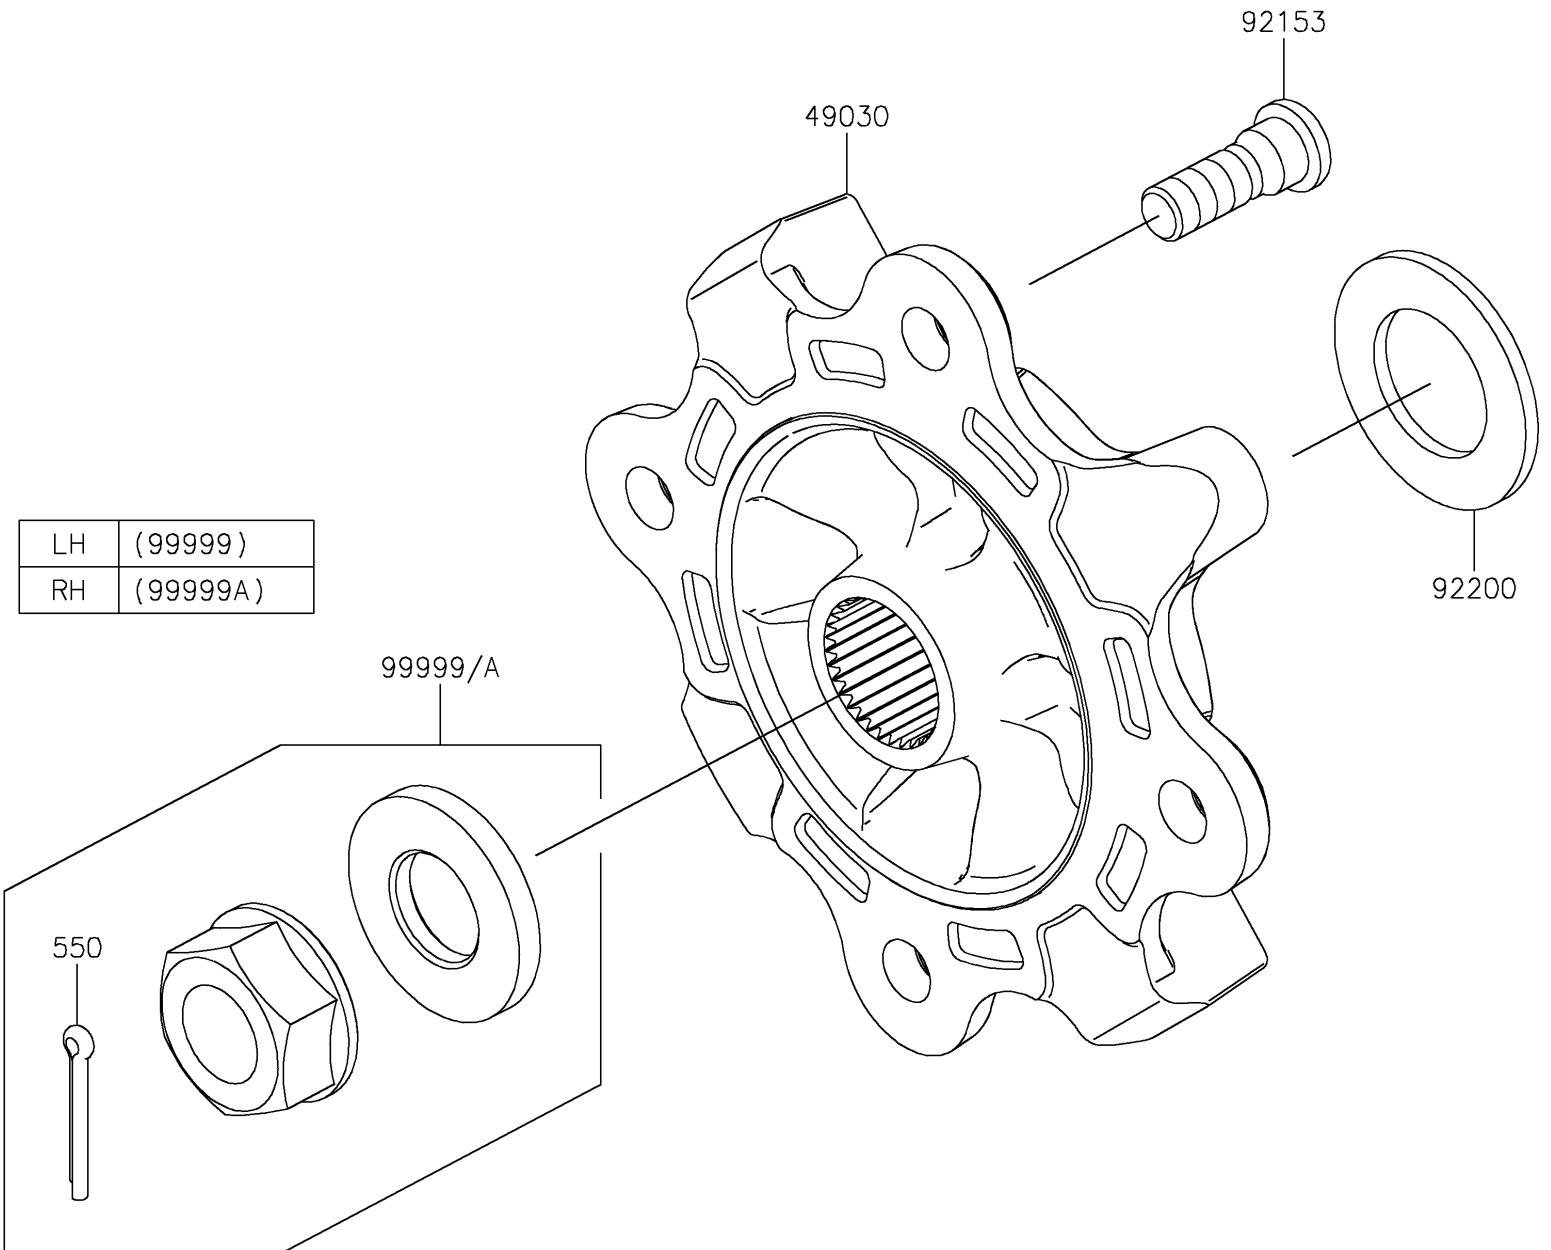

2024 TERYX KRX® 1000 TRAIL EDITION PARTS DIAGRAM

Front Hubs/Brakes

F2230

2024 TERYX KRX® 1000 TRAIL EDITION PARTS LIST

Front Hubs/Brakes

ITEM NAME	PART NUMBER	QUANTITY
HUB (Ref # 49030)	49030-0566	2
BOLT,12MM (Ref # 92153)	92153-1915	8
WASHER,33X56X3.5 (Ref # 92200)	92200-2332	2
KIT,LH AXLE NUT (Ref # 99999)	99999-0726	1
KIT,RH AXLE NUT (Ref # 99999A)	99999-0727	1
PIN-COTTER,4.0X30 (Ref # 550)	550AA4030	1