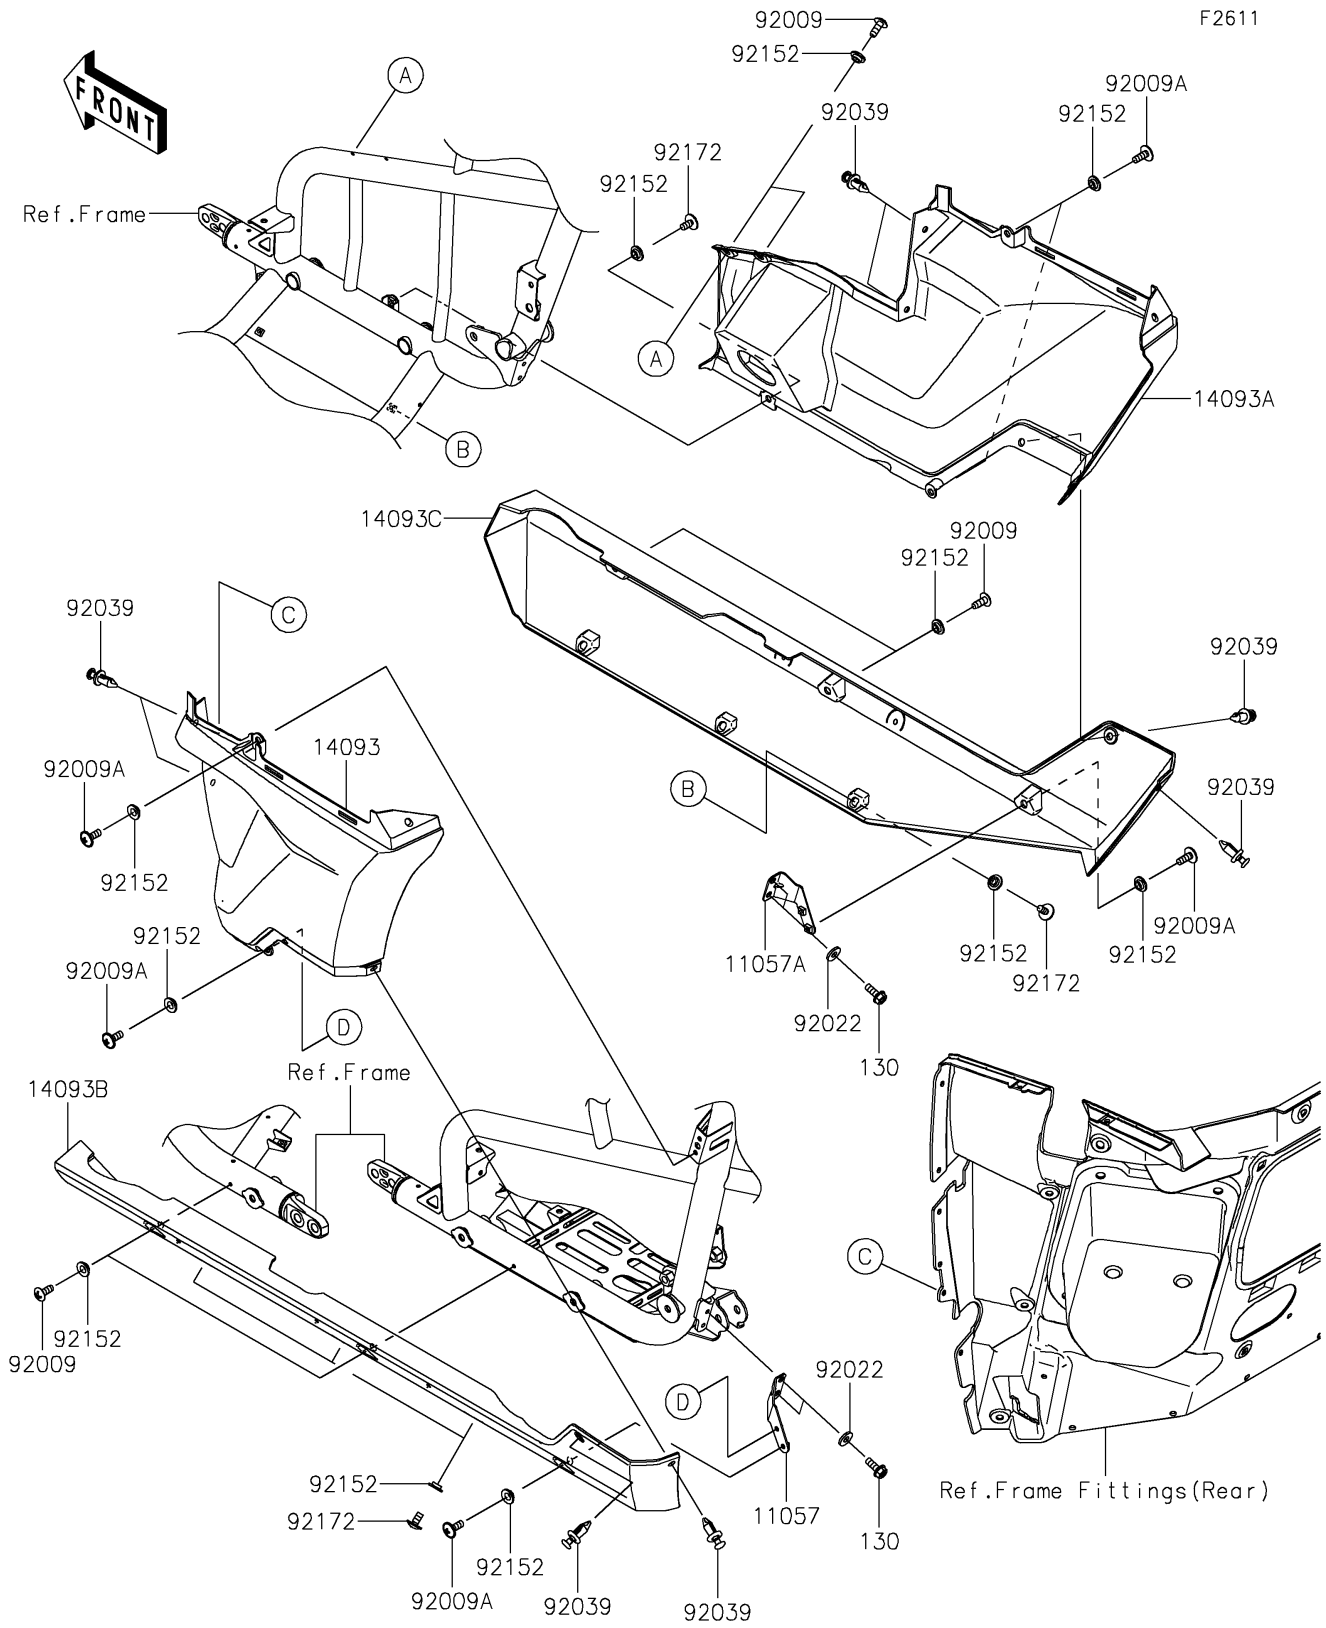

# 2024 Teryx KRX® 1000 Trail Edition PARTS DIAGRAM

## Side Covers

## 2024 Teryx KRX® 1000 Trail Edition PARTS LIST

### Side Covers

ITEM NAME	PART NUMBER	QUANTITY
BRACKET,SIDE COVER,LH (Ref # 11057)	11057-4181	1
BRACKET,SIDE COVER,RH (Ref # 11057A)	11057-4182	1
COVER,SIDE,RR,LH (Ref # 14093)	14093-1054	1
COVER,SIDE,RR,RH (Ref # 14093A)	14093-1055	1
COVER,SIDE,LWR,LH (Ref # 14093B)	14093-1056	1
COVER,SIDE,LWR,RH (Ref # 14093C)	14093-1057	1
SCREW,TAPPING,6X16 (Ref # 92009)	92009-1166	6
SCREW,6X16 (Ref # 92009A)	92009-1621	6
WASHER,6.5X16X2 (Ref # 92022)	92022-1565	4
RIVET (Ref # 92039)	92039-0776	8
COLLAR,6.3X9.5X4.1 (Ref # 92152)	92152-1571	19
SCREW,6X12 (Ref # 92172)	92172-0853	7
BOLT-FLANGED,6X16 (Ref # 130)	130BA0616	4