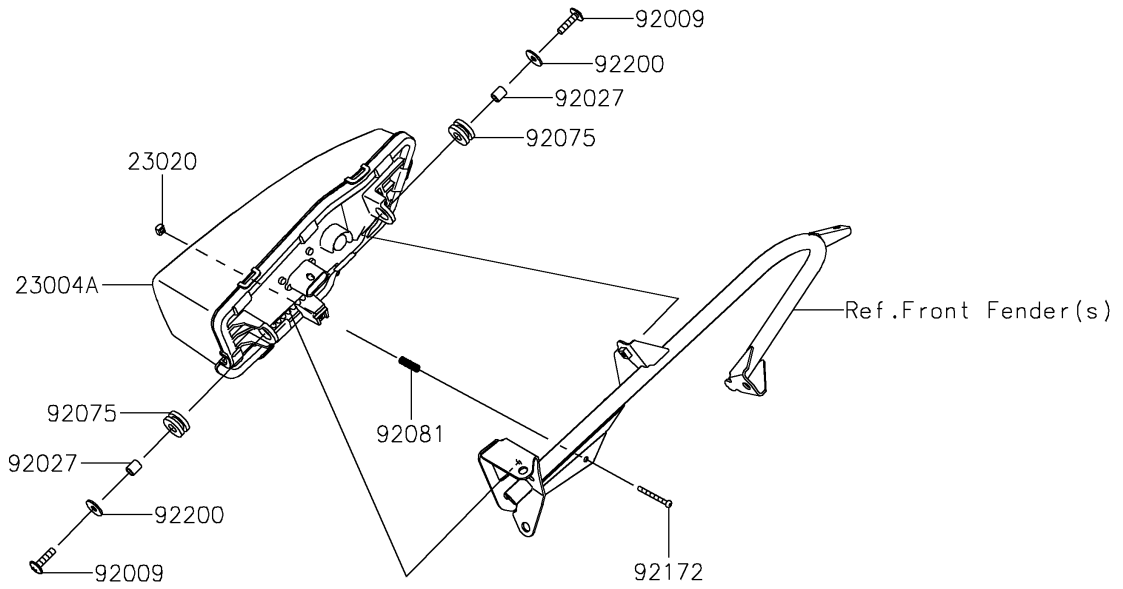

2024 Teryx KRX® 1000 Trail Edition PARTS DIAGRAM

Headlight(s)

F2710

2024 Teryx KRX® 1000 Trail Edition PARTS LIST

Headlight(s)

ITEM NAME	PART NUMBER	QUANTITY
LAMP-HEAD,LH,LED (Ref # 23004)	23004-0429	1
LAMP-HEAD,RH,LED (Ref # 23004A)	23004-0430	1
NUT,4MM,FOCUS ADJUST (Ref # 23020)	23020-018	2
SCREW,6X25 (Ref # 92009)	92009-1465	4
COLLAR,6.8X10X12 (Ref # 92027)	92027-162	4
DAMPER,10X24X12 (Ref # 92075)	92075-1690	4
SPRING,FOCUS ADJUST (Ref # 92081)	92081-1896	2
SCREW,4X40 (Ref # 92172)	92172-1092	2
WASHER,6.5X20X1.6 (Ref # 92200)	92200-0283	4