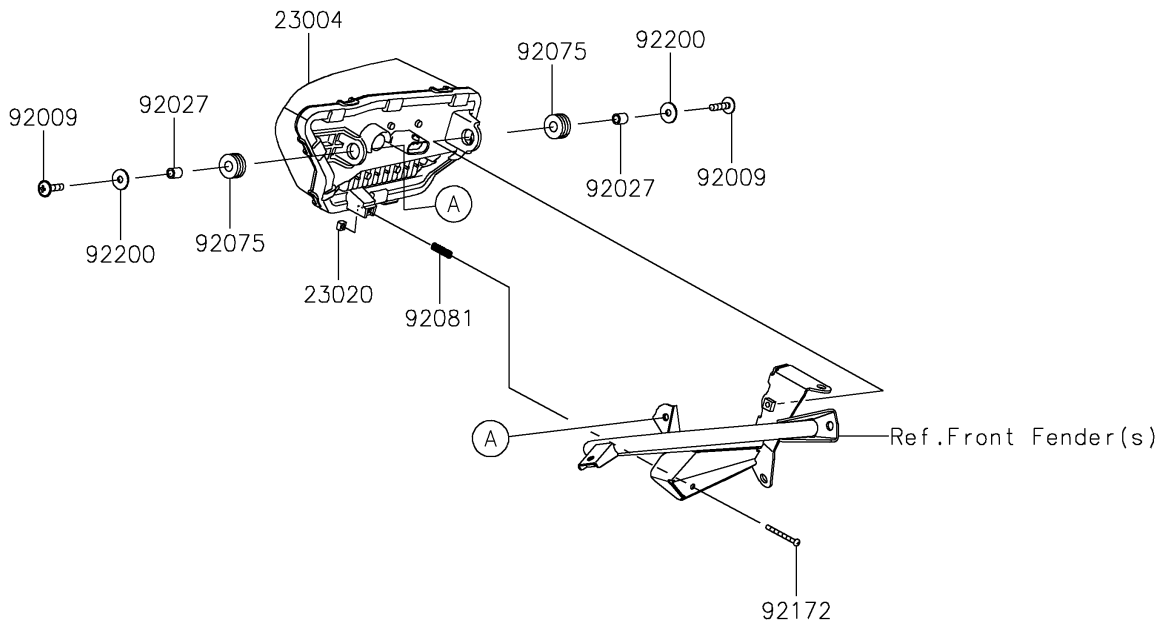

2024 Teryx KRX® 1000 Trail Edition PARTS DIAGRAM

Headlight(s)

F2710

2024 Teryx KRX® 1000 Trail Edition PARTS LIST

Headlight(s)

ITEM NAME	PART NUMBER	QUANTITY
LAMP-HEAD,LH,LED (Ref # 23004)	23004-0429	1
LAMP-HEAD,RH,LED (Ref # 23004A)	23004-0430	1
NUT,4MM,FOCUS ADJUST (Ref # 23020)	23020-018	2
SCREW,6X25 (Ref # 92009)	92009-1465	4
COLLAR,6.8X10X12 (Ref # 92027)	92027-162	4
DAMPER,10X24X12 (Ref # 92075)	92075-1690	4
SPRING,FOCUS ADJUST (Ref # 92081)	92081-1896	2
SCREW,4X40 (Ref # 92172)	92172-1092	2
WASHER,6.5X20X1.6 (Ref # 92200)	92200-0283	4