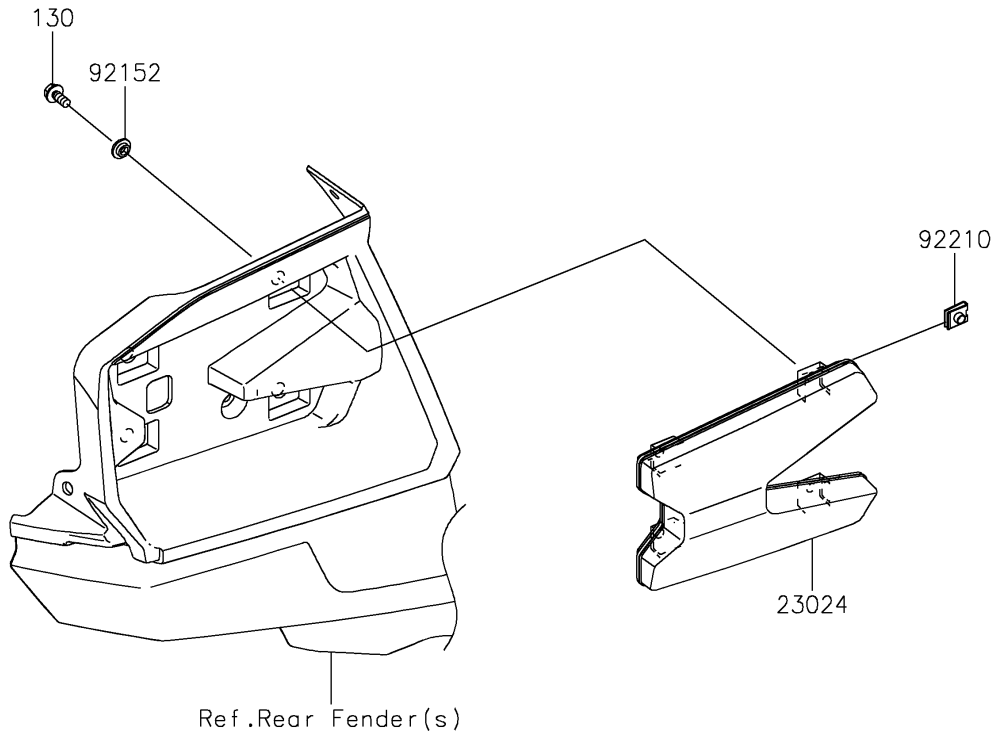

2023 Teryx KRX® 1000 Trail Edition PARTS DIAGRAM

Taillight(s)

F2720

2023 Teryx KRX® 1000 Trail Edition PARTS LIST

Taillight(s)

ITEM NAME	PART NUMBER	QUANTITY
LAMP-ASSY-TAIL,LED (Ref # 23024)	23024-0005	2
COLLAR,6.3X9.5X4.1 (Ref # 92152)	92152-1571	8
NUT (Ref # 92210)	92210-1125	8
BOLT-FLANGED,6X14 (Ref # 130)	130BA0614	8