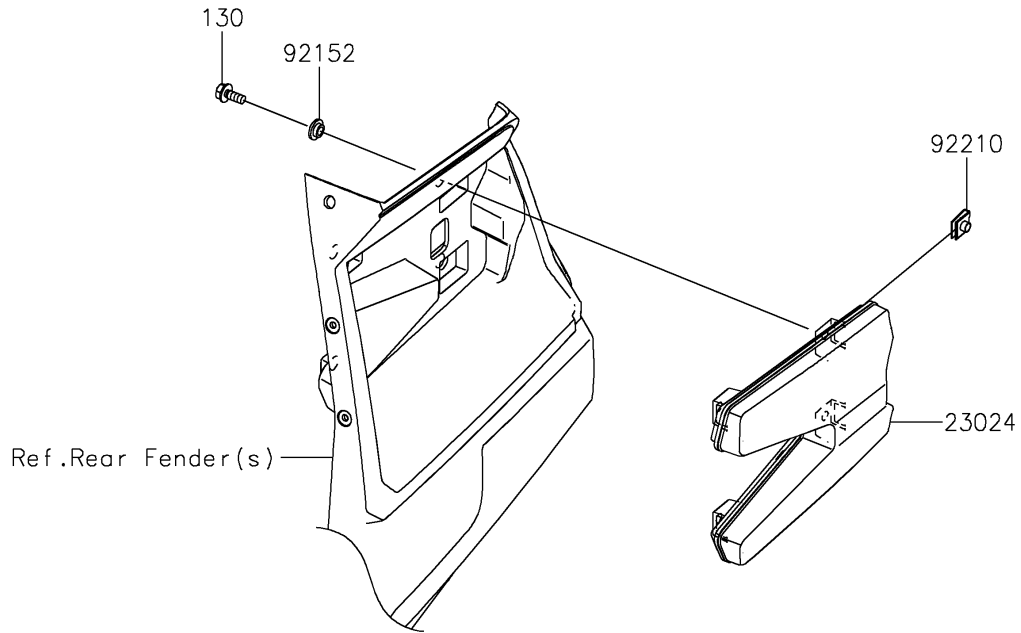

2023 Teryx KRX® 1000 Trail Edition PARTS DIAGRAM

Taillight(s)

F2720

2023 Teryx KRX® 1000 Trail Edition PARTS LIST

Taillight(s)

ITEM NAME	PART NUMBER	QUANTITY
LAMP-ASSY-TAIL,LED (Ref # 23024)	23024-0005	2
COLLAR,6.3X9.5X4.1 (Ref # 92152)	92152-1571	8
NUT (Ref # 92210)	92210-1125	8
BOLT-FLANGED,6X14 (Ref # 130)	130BA0614	8