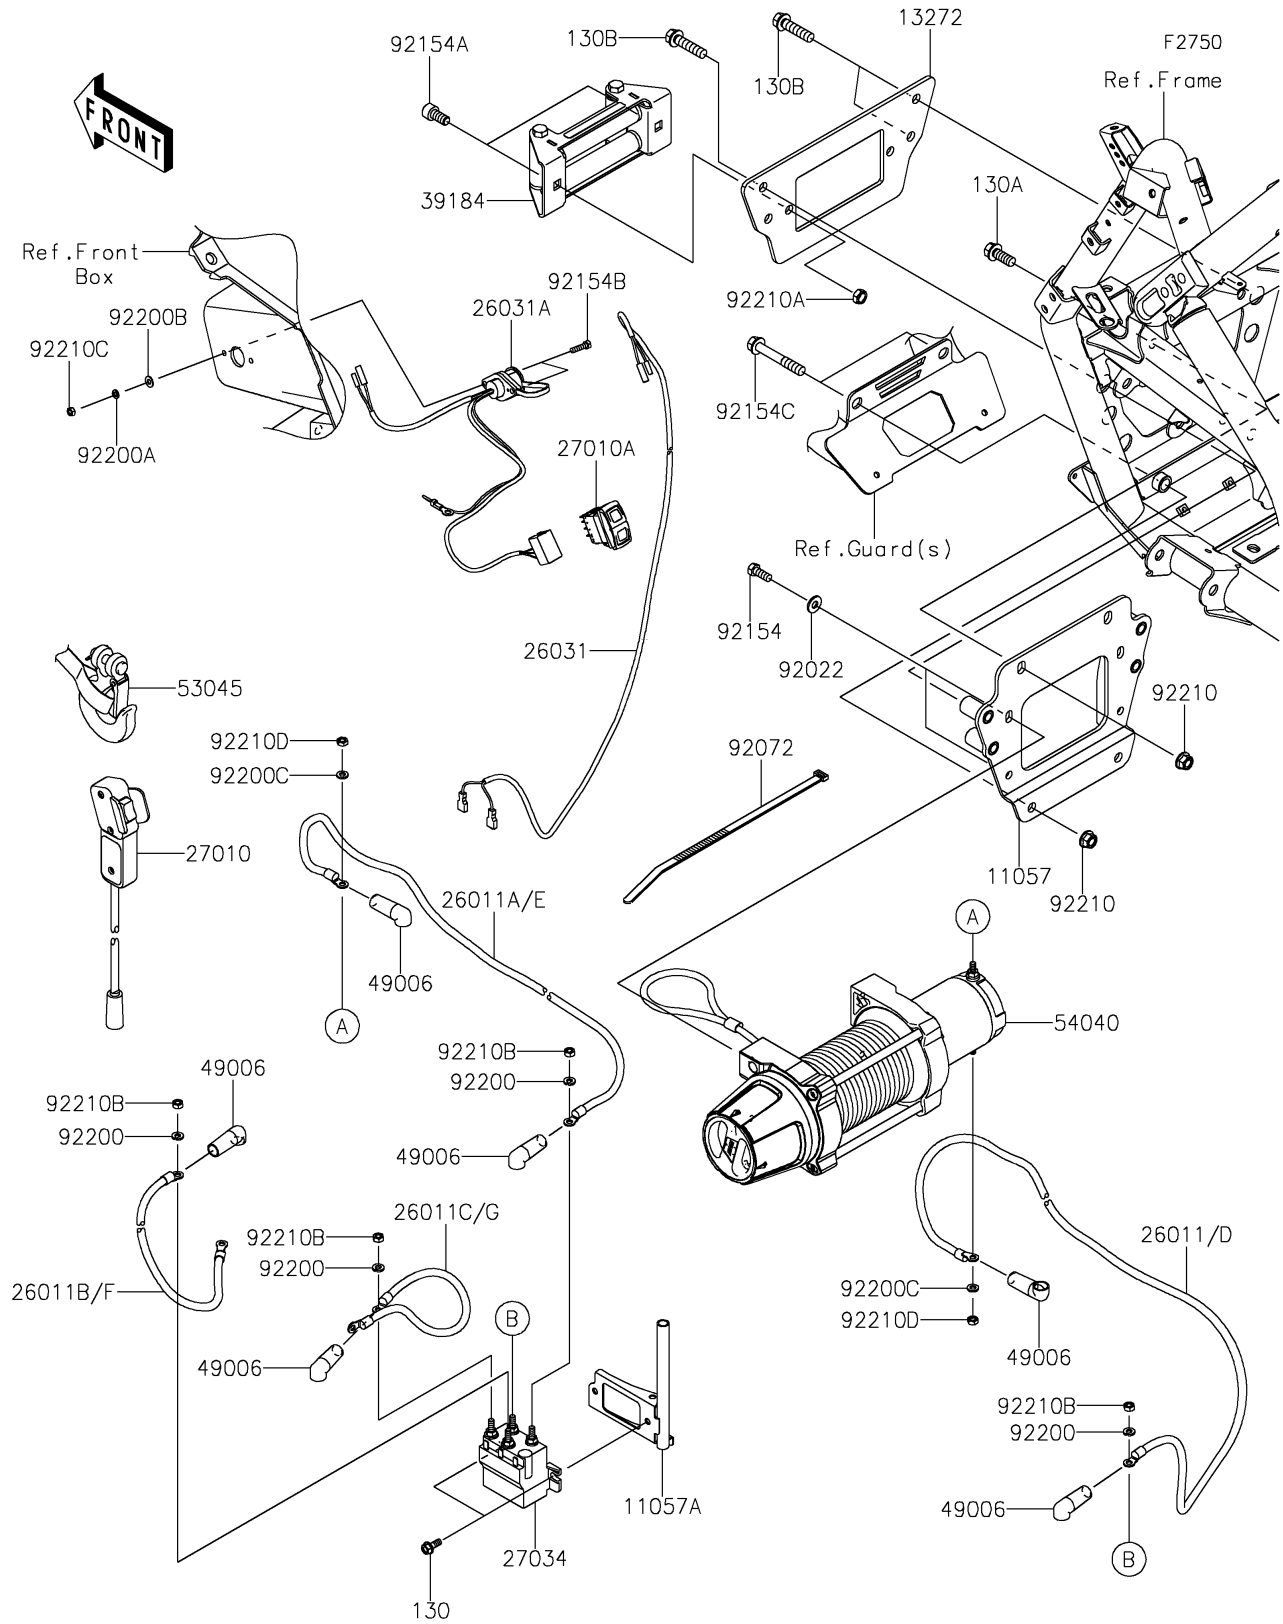

2023 TERYX KRX® 1000 TRAIL EDITION PARTS DIAGRAM

Other

2023 TERYX KRX® 1000 TRAIL EDITION PARTS LIST

Other

| ITEM NAME | PART NUMBER | QUANTITY |
|-------------------------------------|-------------|----------|
| BRACKET,WINCH (Ref # 11057) | 11057-3707 | 1 |
| BRACKET,WINCH RELAY (Ref # 11057A) | 11057-3729 | 1 |
| PLATE,FAIRLEAD (Ref # 13272) | 13272-2847 | 1 |
| WIRE-LEAD,BLUE (Ref # 26011) | 26011-1922 | 1 |
| WIRE-LEAD,YELLOW (Ref # 26011A) | 26011-1923 | 1 |
| WIRE-LEAD,RED (Ref # 26011B) | 26011-1924 | 1 |
| WIRE-LEAD,BLACK (Ref # 26011C) | 26011-1925 | 1 |
| HARNESS,REMOTE (Ref # 26031) | 26031-2842 | 1 |
| HARNESS,CONTACTOR (Ref # 26031A) | 26031-2843 | 1 |
| SWITCH,REMOTE (Ref # 27010) | 27010-0820 | 1 |
| SWITCH,ON/OFF (Ref # 27010A) | 27010-0942 | 1 |
| RELAY (Ref # 27034) | 27034-0008 | 1 |
| BRACKET-ASSY (Ref # 39184) | 39184-0742 | 1 |
| BOOT (Ref # 49006) | 49006-0601 | 6 |
| HOOK-ASSY (Ref # 53045) | 53045-0028 | 1 |
| WINCH (Ref # 54040) | 54040-0008 | 1 |
| WASHER,8.2X19X2 (Ref # 92022) | 92022-1533 | 4 |
| BAND,L=292.1 (Ref # 92072) | 92072-3509 | 10 |
| BOLT,8X20 (Ref # 92154) | 92154-1876 | 4 |
| BOLT,SOCKET,10X20 (Ref # 92154A) | 92154-1877 | 2 |
| BOLT,5X20 (Ref # 92154B) | 92154-1879 | 2 |
| BOLT,FLANGED,10X65 (Ref # 92154C) | 92154-4265 | 2 |
| WASHER,6 LOCK (Ref # 92200) | 92200-1776 | 4 |
| WASHER,5 LOCK (Ref # 92200A) | 92200-1777 | 2 |
| WASHER (Ref # 92200B) | 92200-1778 | 2 |
| WASHER,6.4X12X1.8 (Ref # 92200C) | 92200-2358 | 2 |
| NUT,LOCK,FLANGED,10MM (Ref # 92210) | 92210-1080 | 4 |
| NUT,LOCK,M10 (Ref # 92210A) | 92210-1432 | 2 |
| NUT,M6X1.00 (Ref # 92210B) | 92210-1434 | 4 |