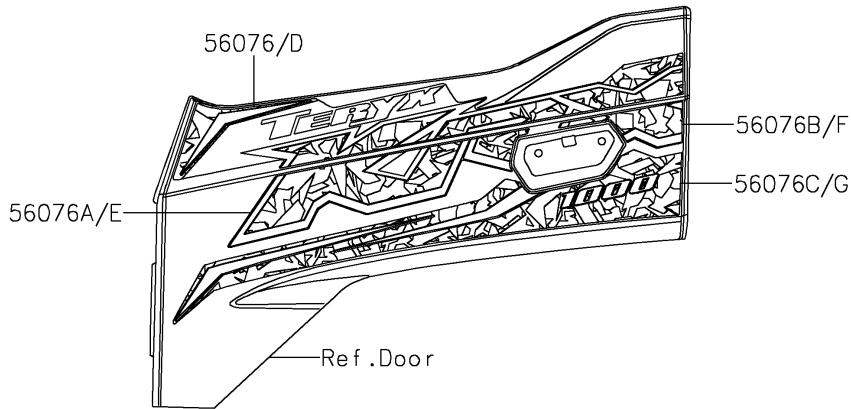

2023 TERYX KRX® 1000 TRAIL EDITION PARTS DIAGRAM

Decals(BPFNN/BPFNL)

F2861

Ref. Front Fender(s)

2023 TERYX KRX® 1000 TRAIL EDITION PARTS LIST

Decals(BPFNN/BPFNL)

ITEM NAME	PART NUMBER	QUANTITY
MARK,KAWASAKI (Ref # 56052)	56052-0928	1
MARK,RR FENDER,KAWASAKI (Ref # 56054)	56054-2757	2
PATTERN,DOOR COVER,LH,UPP (Ref # 56076)	56076-4386	1
PATTERN,DOOR COVER,LH,CNT,FR (Ref # 56076A)	56076-4387	1
PATTERN,DOOR COVER,LH,CNT,RR (Ref # 56076B)	56076-4388	1
PATTERN,DOOR COVER,LH,LWR (Ref # 56076C)	56076-4389	1
PATTERN,DOOR COVER,RH,UPP (Ref # 56076D)	56076-4390	1
PATTERN,DOOR COVER,RH,CNT,FR (Ref # 56076E)	56076-4391	1
PATTERN,DOOR COVER,RH,CNT,RR (Ref # 56076F)	56076-4392	1
PATTERN,DOOR COVER,RH,LWR (Ref # 56076G)	56076-4393	1
PATTERN,RR FENDER,LH,UPP (Ref # 56076H)	56076-4394	1
PATTERN,RR FENDER,LH,LWR (Ref # 56076I)	56076-4395	1
PATTERN,RR FENDER,RH,UPP (Ref # 56076J)	56076-4396	1
PATTERN,RR FENDER,RH,LWR (Ref # 56076K)	56076-4397	1