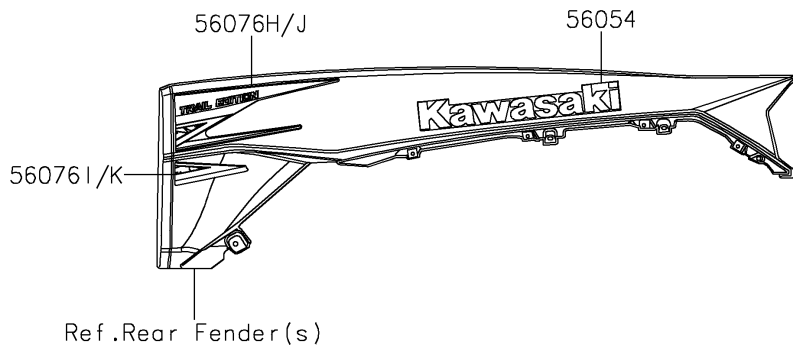

2023 TERYX KRX® 1000 TRAIL EDITION PARTS DIAGRAM

Decals(BPFNN/BPFNL)

F2861

Ref. Front Fender(s)

2023 TERYX KRX® 1000 TRAIL EDITION PARTS LIST

Decals(BPFNN/BPFNL)

ITEM NAME	PART NUMBER	QUANTITY
MARK,KAWASAKI (Ref # 56052)	56052-0928	1
MARK,RR FENDER,KAWASAKI (Ref # 56054)	56054-2757	2
PATTERN,DOOR COVER,LH,UPP (Ref # 56076)	56076-4386	1
PATTERN,DOOR COVER,LH,CNT,FR (Ref # 56076A)	56076-4387	1
PATTERN,DOOR COVER,LH,CNT,RR (Ref # 56076B)	56076-4388	1
PATTERN,DOOR COVER,LH,LWR (Ref # 56076C)	56076-4389	1
PATTERN,DOOR COVER,RH,UPP (Ref # 56076D)	56076-4390	1
PATTERN,DOOR COVER,RH,CNT,FR (Ref # 56076E)	56076-4391	1
PATTERN,DOOR COVER,RH,CNT,RR (Ref # 56076F)	56076-4392	1
PATTERN,DOOR COVER,RH,LWR (Ref # 56076G)	56076-4393	1
PATTERN,RR FENDER,LH,UPP (Ref # 56076H)	56076-4394	1
PATTERN,RR FENDER,LH,LWR (Ref # 56076I)	56076-4395	1
PATTERN,RR FENDER,RH,UPP (Ref # 56076J)	56076-4396	1
PATTERN,RR FENDER,RH,LWR (Ref # 56076K)	56076-4397	1