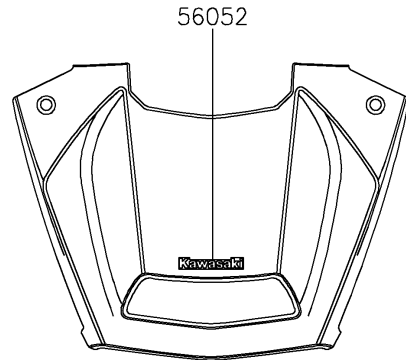

2023 TERYX KRX® 1000 TRAIL EDITION PARTS DIAGRAM

Decals(BPFNN/BPFNL)

F2861

Ref. Front Fender(s)

2023 TERYX KRX® 1000 TRAIL EDITION PARTS LIST

Decals(BPFNN/BPFNL)

ITEM NAME	PART NUMBER	QUANTITY
MARK,KAWASAKI (Ref # 56052)	56052-0928	1
MARK,RR FENDER,KAWASAKI (Ref # 56054)	56054-2757	2
PATTERN,DOOR COVER,LH,UPP (Ref # 56076)	56076-4386	1
PATTERN,DOOR COVER,LH,CNT,FR (Ref # 56076A)	56076-4387	1
PATTERN,DOOR COVER,LH,CNT,RR (Ref # 56076B)	56076-4388	1
PATTERN,DOOR COVER,LH,LWR (Ref # 56076C)	56076-4389	1
PATTERN,DOOR COVER,RH,UPP (Ref # 56076D)	56076-4390	1
PATTERN,DOOR COVER,RH,CNT,FR (Ref # 56076E)	56076-4391	1
PATTERN,DOOR COVER,RH,CNT,RR (Ref # 56076F)	56076-4392	1
PATTERN,DOOR COVER,RH,LWR (Ref # 56076G)	56076-4393	1
PATTERN,RR FENDER,LH,UPP (Ref # 56076H)	56076-4394	1
PATTERN,RR FENDER,LH,LWR (Ref # 56076I)	56076-4395	1
PATTERN,RR FENDER,RH,UPP (Ref # 56076J)	56076-4396	1
PATTERN,RR FENDER,RH,LWR (Ref # 56076K)	56076-4397	1