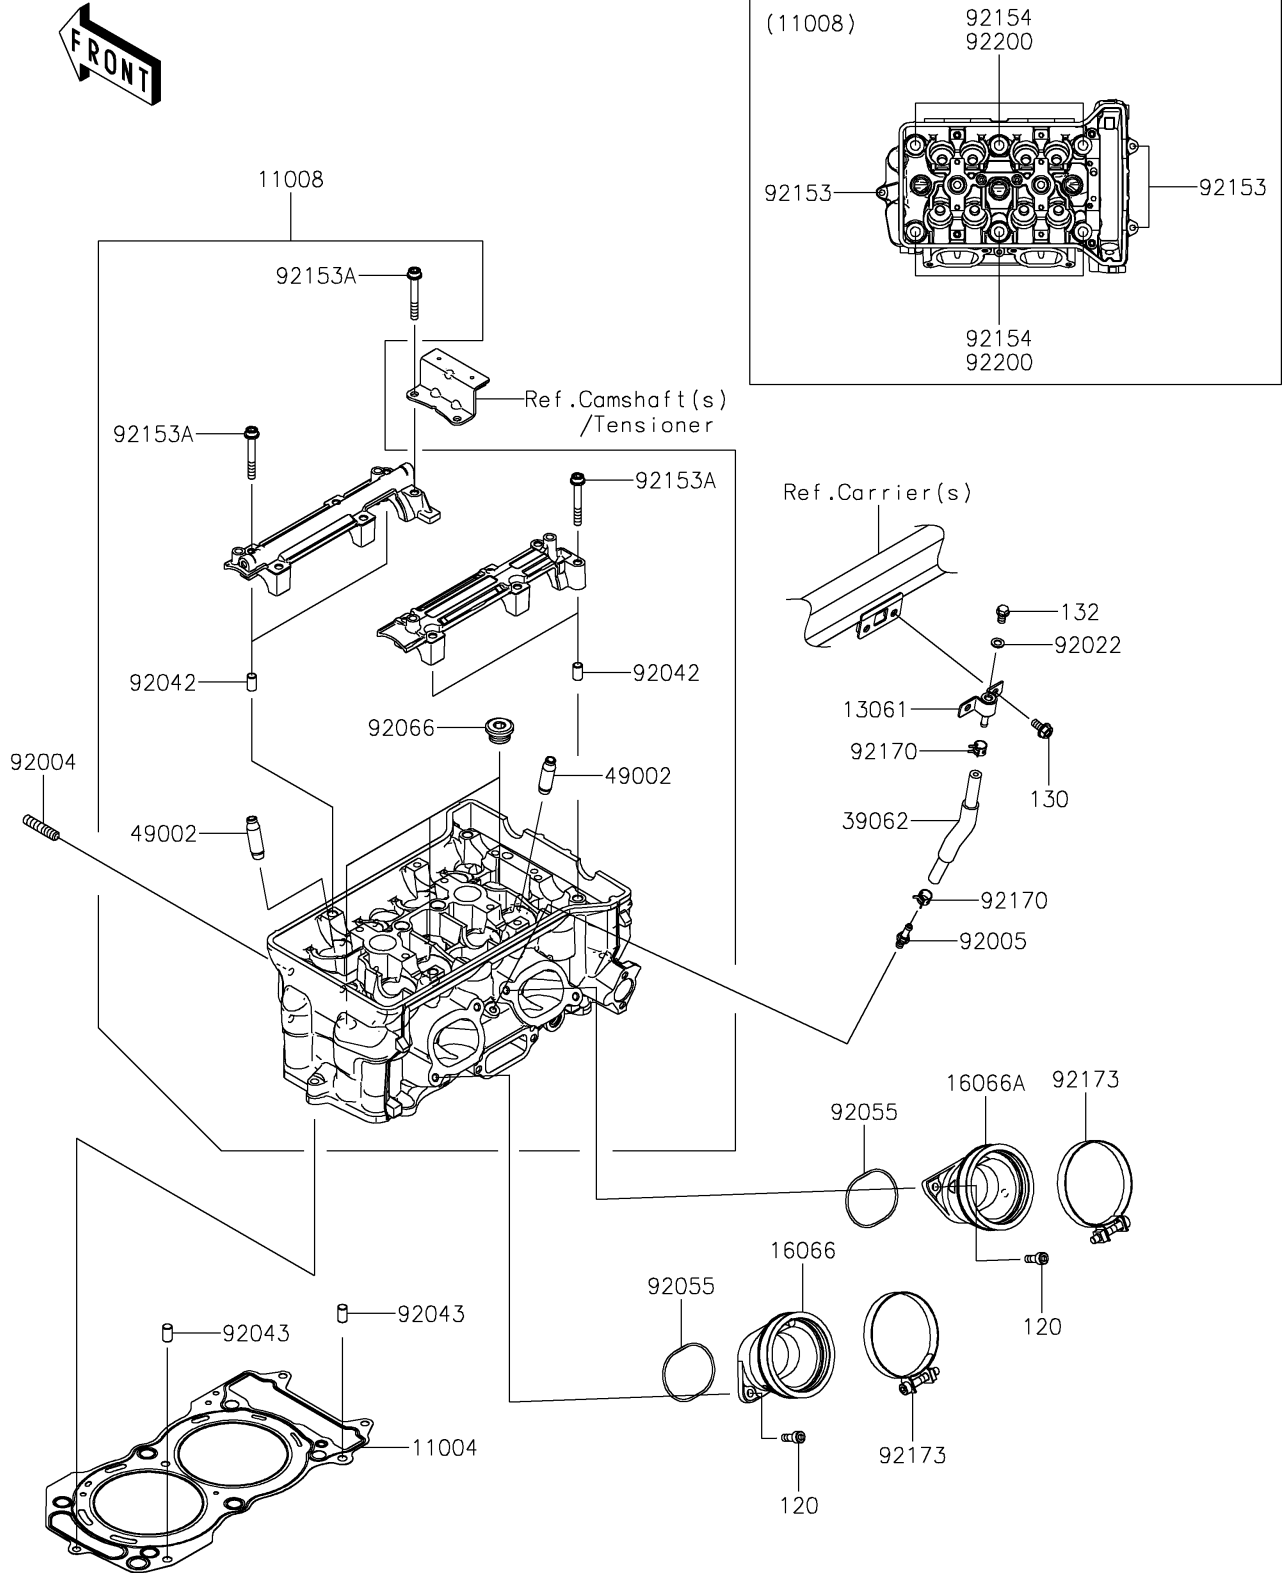

2023 Teryx KRX® 1000 Special Edition PARTS DIAGRAM

Cylinder Head

E1111

2023 Teryx KRX® 1000 Special Edition PARTS LIST

Cylinder Head

ITEM NAME	PART NUMBER	QUANTITY
-----------	-------------	----------