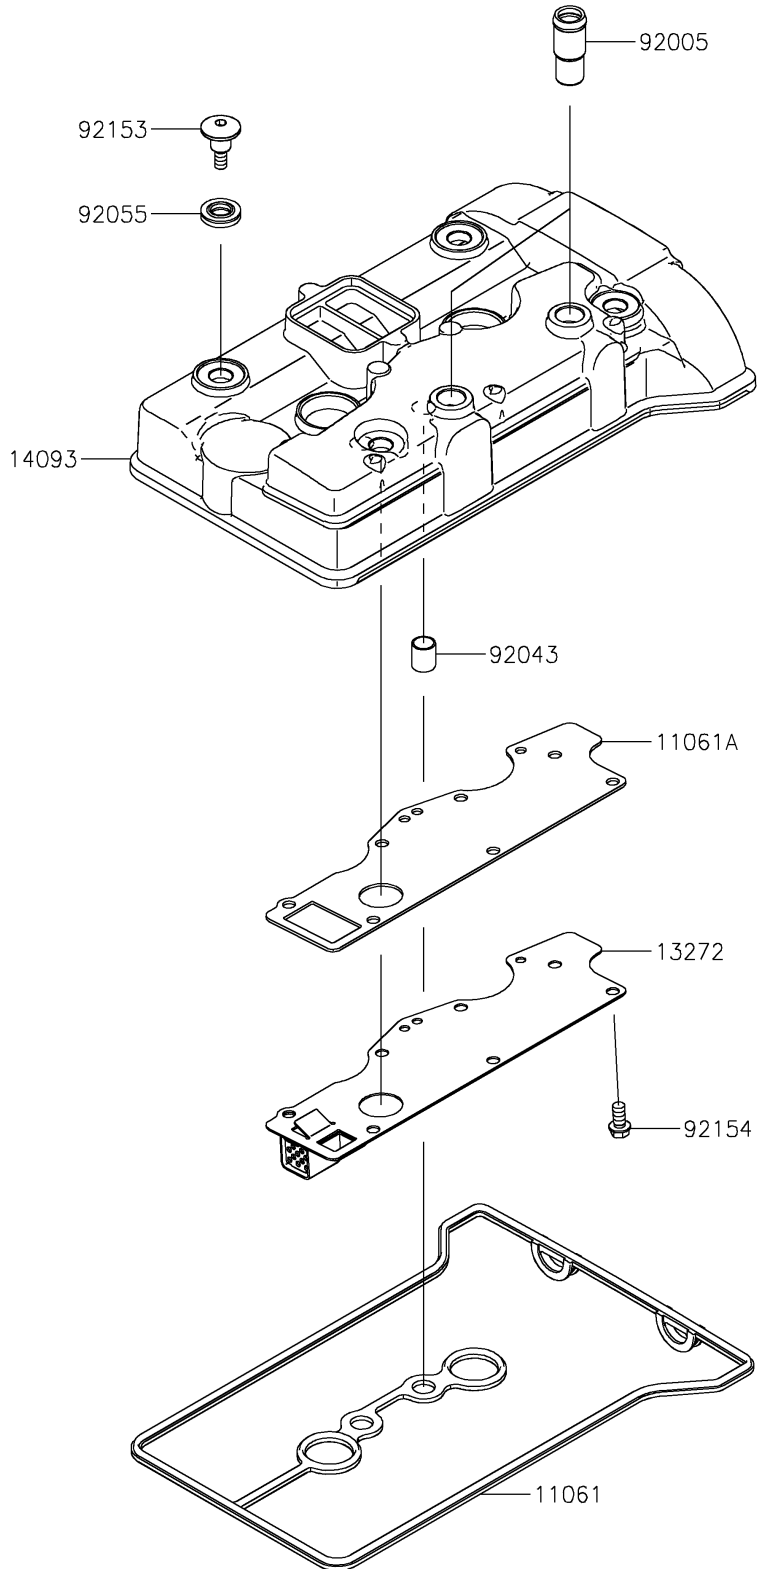

2023 Teryx KRX® 1000 Special Edition PARTS DIAGRAM

Cylinder Head Cover

E1112

2023 Teryx KRX® 1000 Special Edition PARTS LIST

Cylinder Head Cover

ITEM NAME	PART NUMBER	QUANTITY
GASKET,HEAD COVER (Ref # 11061)	11061-1313	1
GASKET,BREATHER PLATE (Ref # 11061A)	11061-1314	1
PLATE,BREATHER (Ref # 13272)	13272-2685	1
COVER,HEAD (Ref # 14093)	14093-0848	1
FITTING,BREATHER (Ref # 92005)	92005-0968	2
PIN,10.1X12X14 (Ref # 92043)	92043-4009	2
RING-O (Ref # 92055)	92055-0785	4
BOLT,SOCKET,6X22.5 (Ref # 92153)	92153-1779	4
BOLT,FLANGED-SMALL,6X12 (Ref # 92154)	92154-1888	7