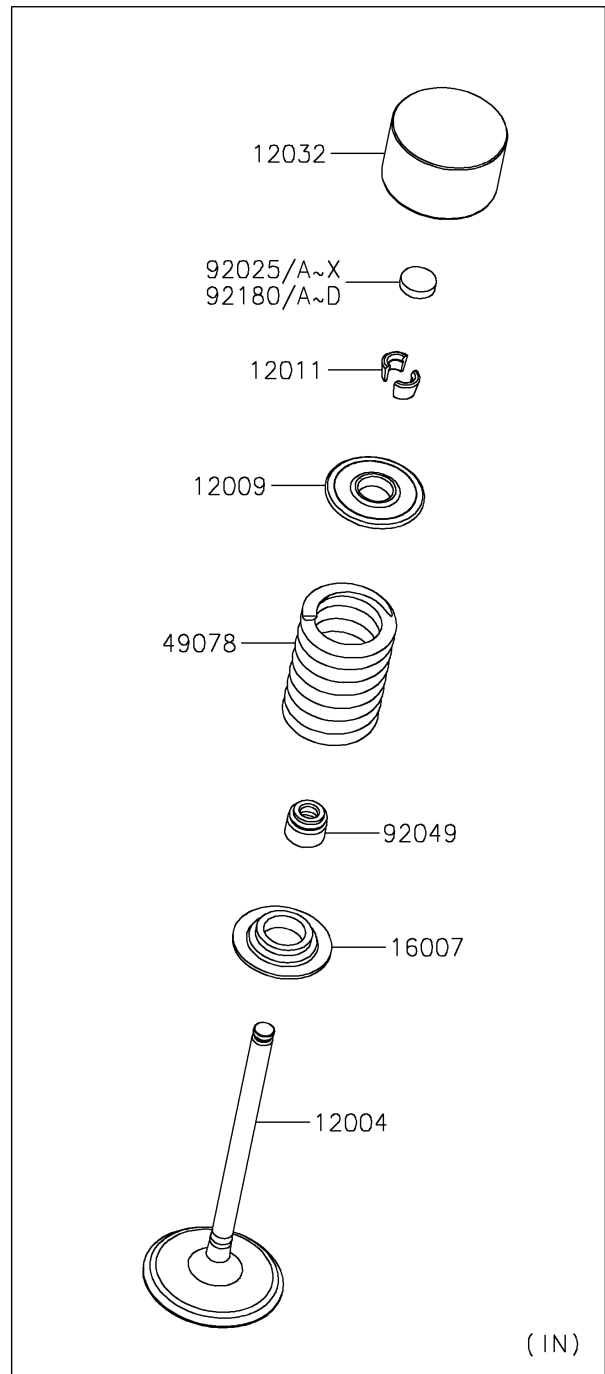

2023 Teryx KRX® 1000 Special Edition PARTS DIAGRAM

Valve(s)

E1210

2023 Teryx KRX® 1000 Special Edition PARTS LIST

Valve(s)

ITEM NAME	PART NUMBER	QUANTITY
-----------	-------------	----------