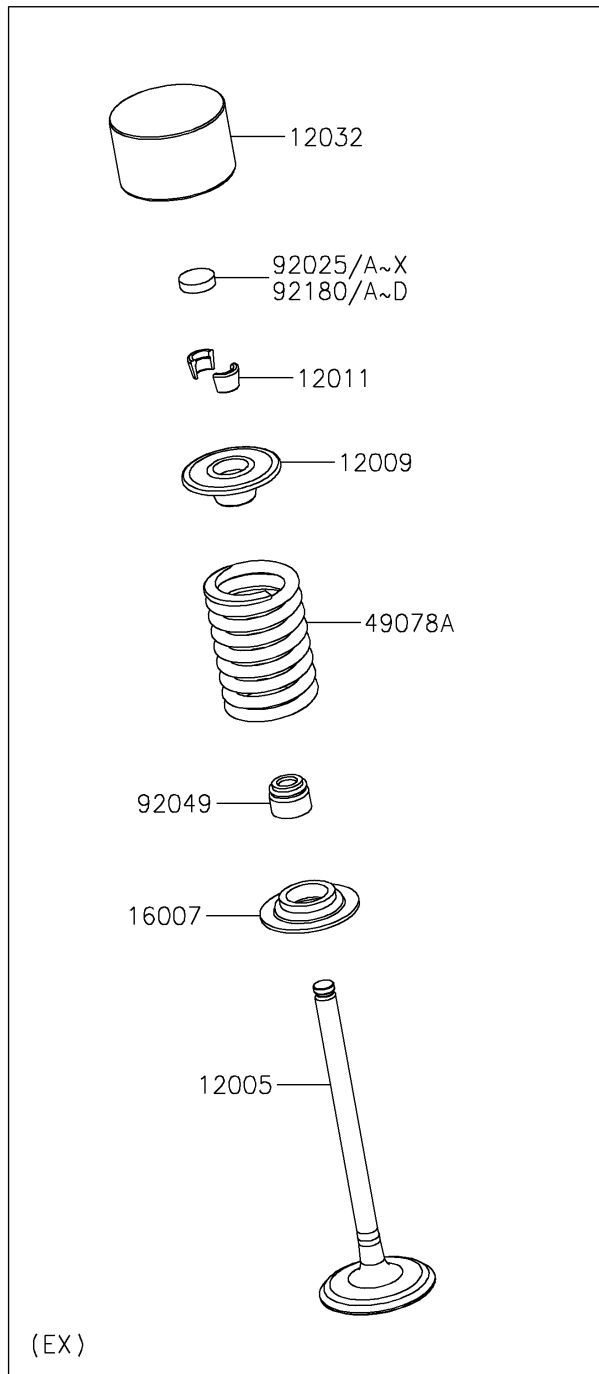

2023 Teryx KRX® 1000 Special Edition PARTS DIAGRAM

Valve(s)

E1210

2023 Teryx KRX® 1000 Special Edition PARTS LIST

Valve(s)

ITEM NAME	PART NUMBER	QUANTITY
-----------	-------------	----------