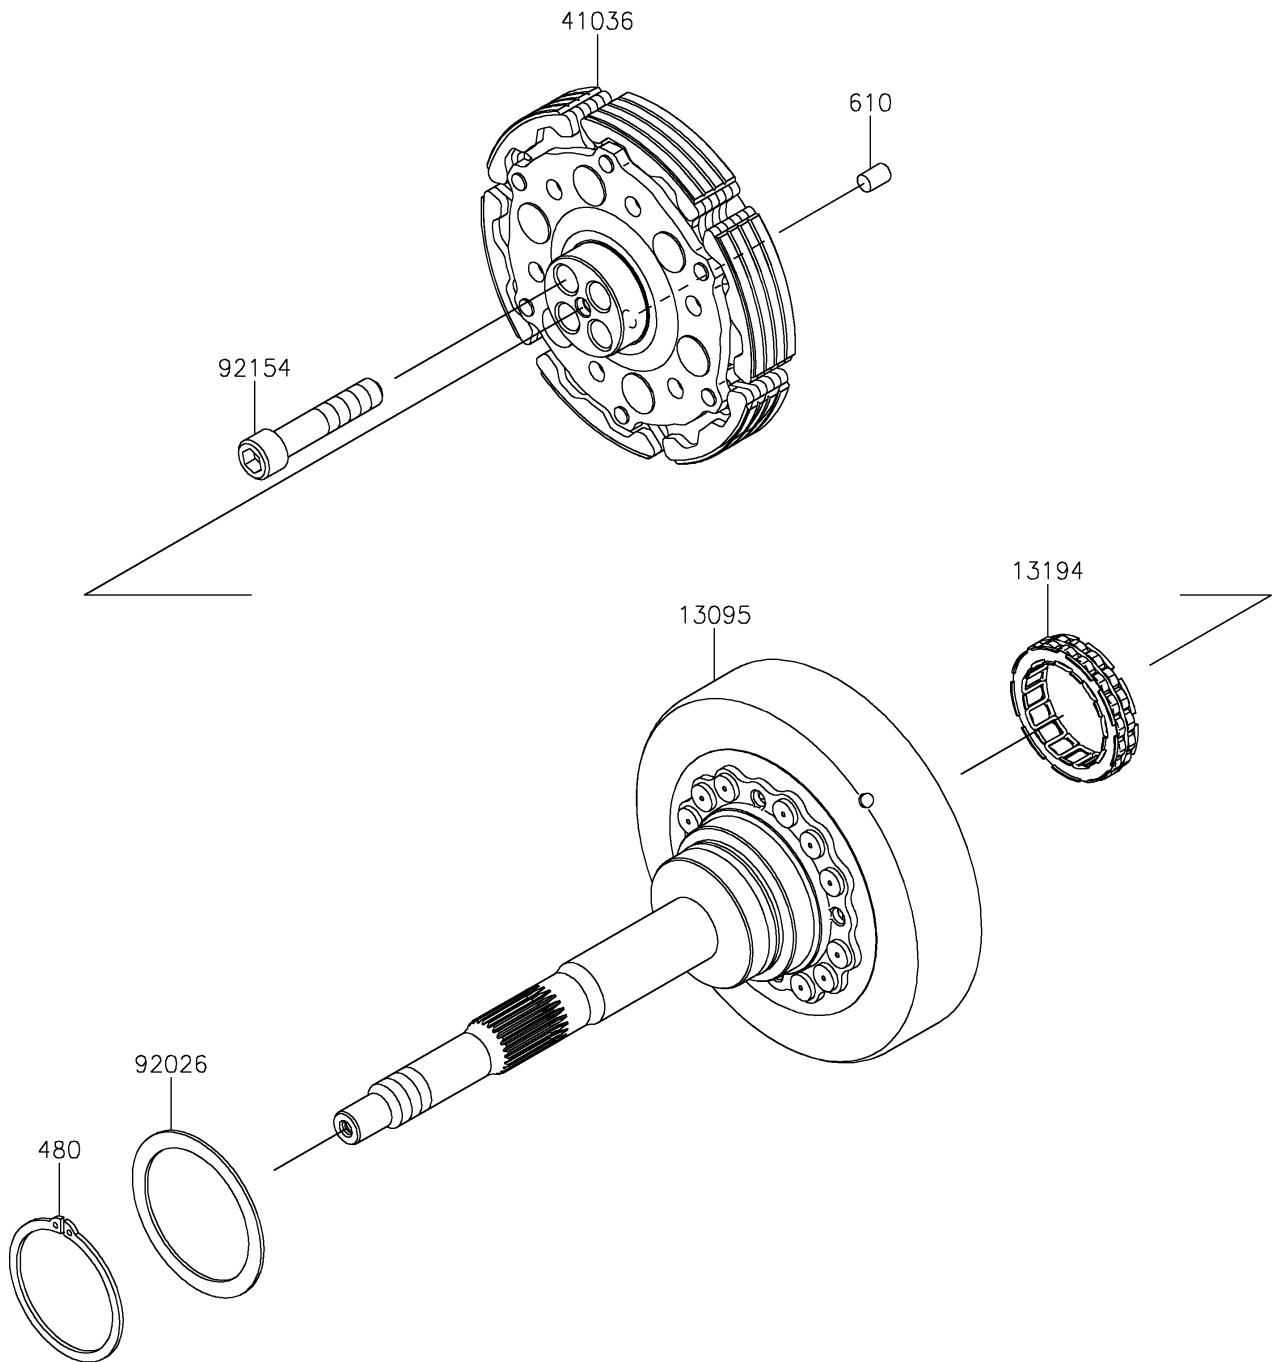

2023 TERYX KRX® 1000 SPECIAL EDITION PARTS DIAGRAM

Clutch

E1350

2023 TERYX KRX® 1000 SPECIAL EDITION PARTS LIST

Clutch

ITEM NAME	PART NUMBER	QUANTITY
HOUSING-COMP-CLUTCH (Ref # 13095)	13095-0611	1
CLUTCH-ONEWAY (Ref # 13194)	13194-0022	1
HUB-ASSY (Ref # 41036)	41036-0898	1
SPACER (Ref # 92026)	92026-0710	1
BOLT,12X60 (Ref # 92154)	92154-3926	4
CIRCLIP-TYPE-C,60MM (Ref # 480)	480J6000	1
ROLLER,8X12 (Ref # 610)	610A0812	1