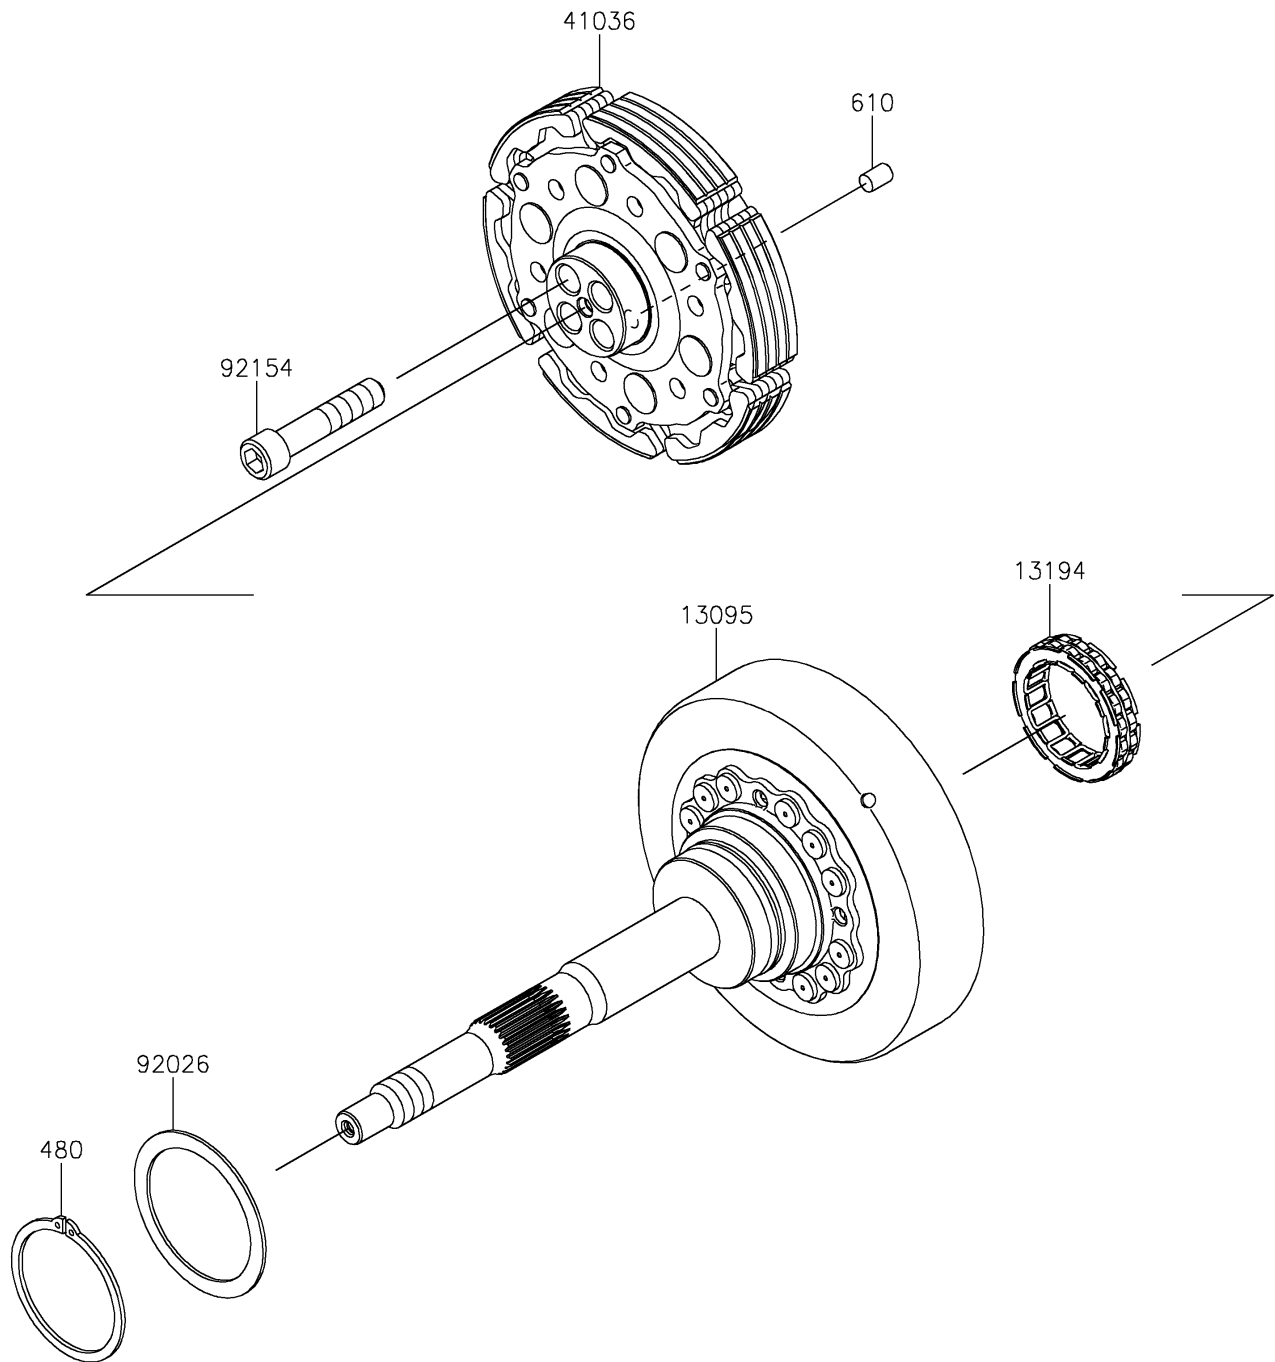

2023 Teryx KRX® 1000 Special Edition PARTS DIAGRAM

Clutch

E1350

2023 Teryx KRX® 1000 Special Edition PARTS LIST

Clutch

| ITEM NAME | PART NUMBER | QUANTITY |
|-----------------------------------|-------------|----------|
| HOUSING-COMP-CLUTCH (Ref # 13095) | 13095-0611 | 1 |
| CLUTCH-ONEWAY (Ref # 13194) | 13194-0022 | 1 |
| HUB-ASSY (Ref # 41036) | 41036-0898 | 1 |
| SPACER (Ref # 92026) | 92026-0710 | 1 |
| BOLT,12X60 (Ref # 92154) | 92154-3926 | 4 |
| CIRCLIP-TYPE-C,60MM (Ref # 480) | 480J6000 | 1 |
| ROLLER,8X12 (Ref # 610) | 610A0812 | 1 |