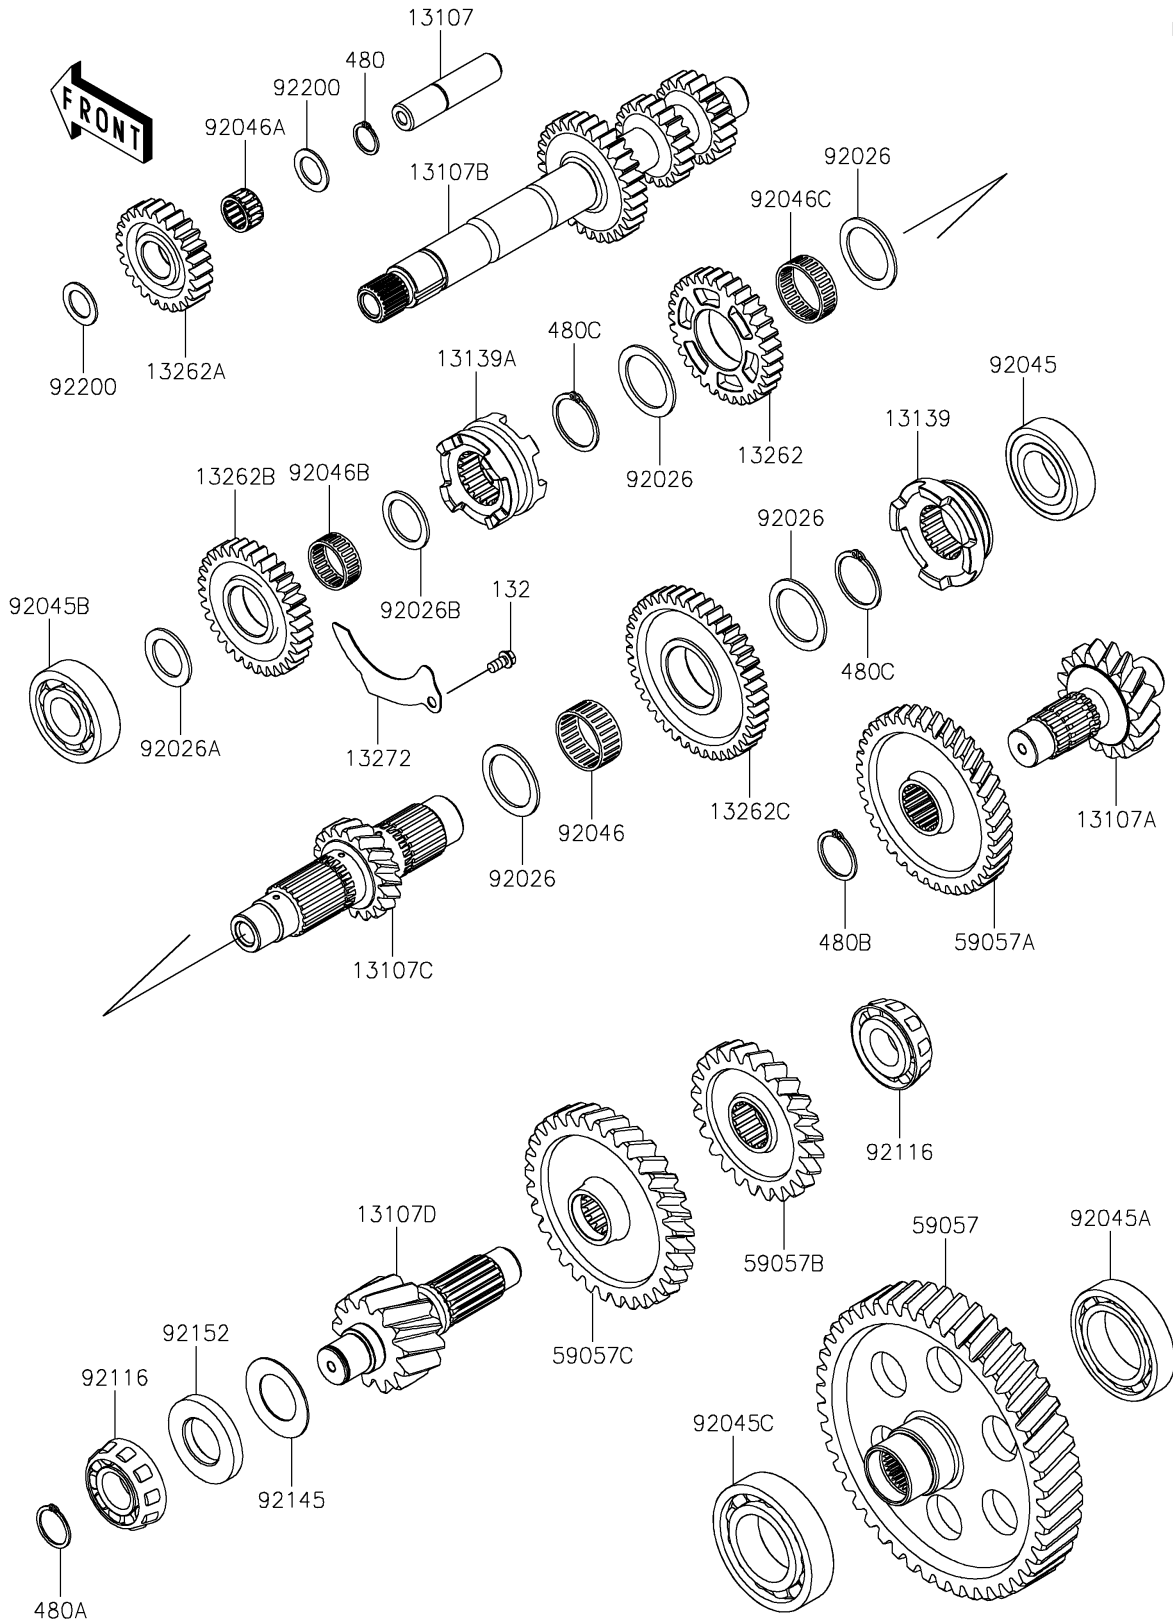

2024 Teryx KRX® 1000 Special Edition PARTS DIAGRAM

Transmission

E1361

2024 Teryx KRX® 1000 Special Edition PARTS LIST

Transmission

ITEM NAME	PART NUMBER	QUANTITY
SHAFT,REVERSE IDLER (Ref # 13107)	13107-0879	1
SHAFT,3RD,16T (Ref # 13107A)	13107-0900	1
SHAFT,INPUT (Ref # 13107B)	13107-0931	1
SHAFT,2ND,18T (Ref # 13107C)	13107-0932	1
SHAFT,4TH,13T (Ref # 13107D)	13107-0937	1
SHIFTER,LOW,19T (Ref # 13139)	13139-0030	1
SHIFTER,HIGH&REV,19T (Ref # 13139A)	13139-0037	1
GEAR,REV,32T (Ref # 13262)	13262-1364	1
GEAR,REVERSE IDLER,25T (Ref # 13262A)	13262-1567	1
GEAR,HIGH,32T (Ref # 13262B)	13262-1568	1
GEAR,LOW,42T (Ref # 13262C)	13262-1569	1
PLATE,OIL (Ref # 13272)	13272-2570	1
GEAR-HELICAL,46T (Ref # 59057)	59057-0029	1
GEAR-HELICAL,38T (Ref # 59057A)	59057-0031	1
GEAR-HELICAL,24T (Ref # 59057B)	59057-0037	1
GEAR-HELICAL,32T (Ref # 59057C)	59057-0038	1
SPACER,35.2X47X2 (Ref # 92026)	92026-0765	4
SPACER,25.2X38X2 (Ref # 92026A)	92026-0856	1
SPACER,28X38X2 (Ref # 92026B)	92026-1299	1
BEARING-BALL,6206Z (Ref # 92045)	92045-0902	1
BEARING-BALL,6009 (Ref # 92045A)	92045-0903	1
BEARING-BALL,6305ZUR3 (Ref # 92045B)	92045-0926	1
BEARING-BALL,TMB209 (Ref # 92045C)	92045-0935	1
BEARING-NEEDLE,35X40X17 (Ref # 92046)	92046-0611	1
BEARING-NEEDLE (Ref # 92046A)	92046-0634	1
BEARING-NEEDLE (Ref # 92046B)	92046-0635	1
BEARING-NEEDLE (Ref # 92046C)	92046-0636	1
BEARING-ROLLER,HC30305JRLFT (Ref # 92116)	92116-0012	2
SPRING (Ref # 92145)	92145-1837	1

2024 Teryx KRX® 1000 Special Edition PARTS LIST

Transmission

ITEM NAME	PART NUMBER	QUANTITY
COLLAR (Ref # 92152)	92152-2526	1
WASHER,18.2X28X1.5 (Ref # 92200)	92200-0716	2
BOLT-FLANGED-SMALL,6X12 (Ref # 132)	132BA0612	1
CIRCLIP-TYPE-C,18MM (Ref # 480)	480J1800	1
CIRCLIP-TYPE-C,25MM (Ref # 480A)	480J2500	1
CIRCLIP (Ref # 480B)	480J2900	1
CIRCLIP (Ref # 480C)	480J3500	2