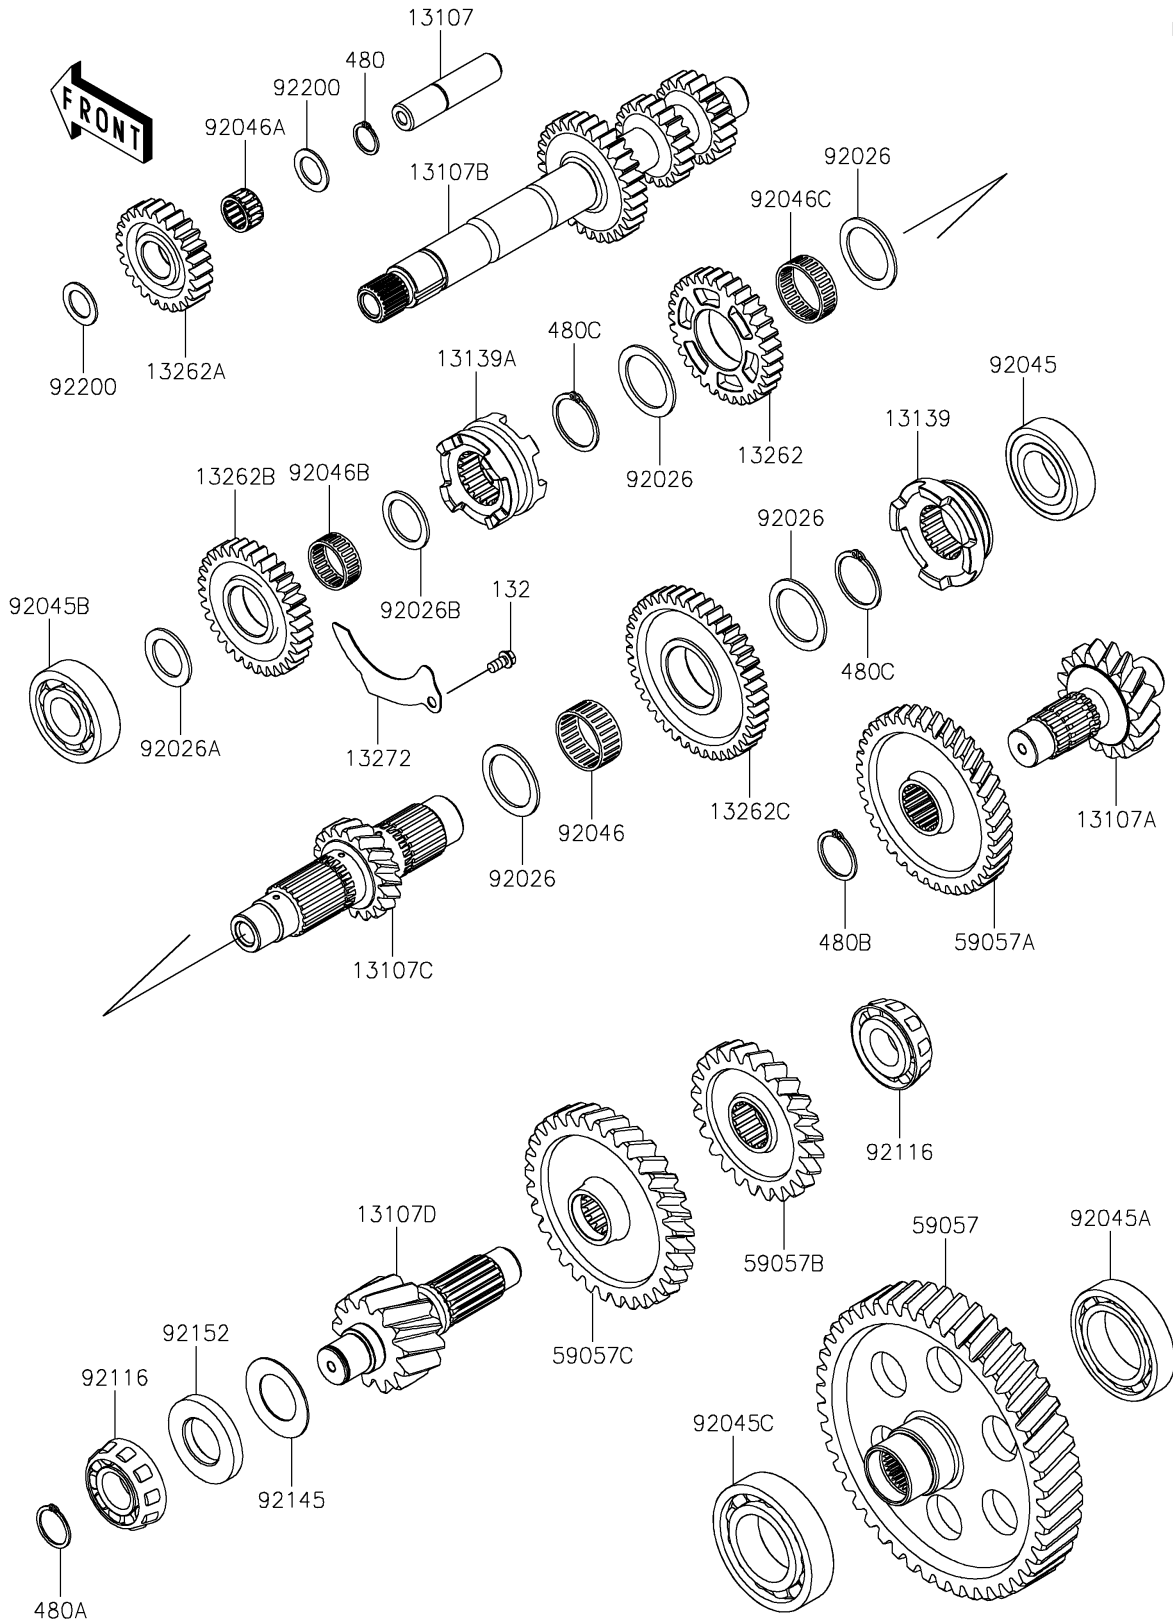

2023 Teryx KRX® 1000 Special Edition PARTS DIAGRAM

Transmission

E1361

2023 Teryx KRX® 1000 Special Edition PARTS LIST

Transmission

ITEM NAME	PART NUMBER	QUANTITY
-----------	-------------	----------