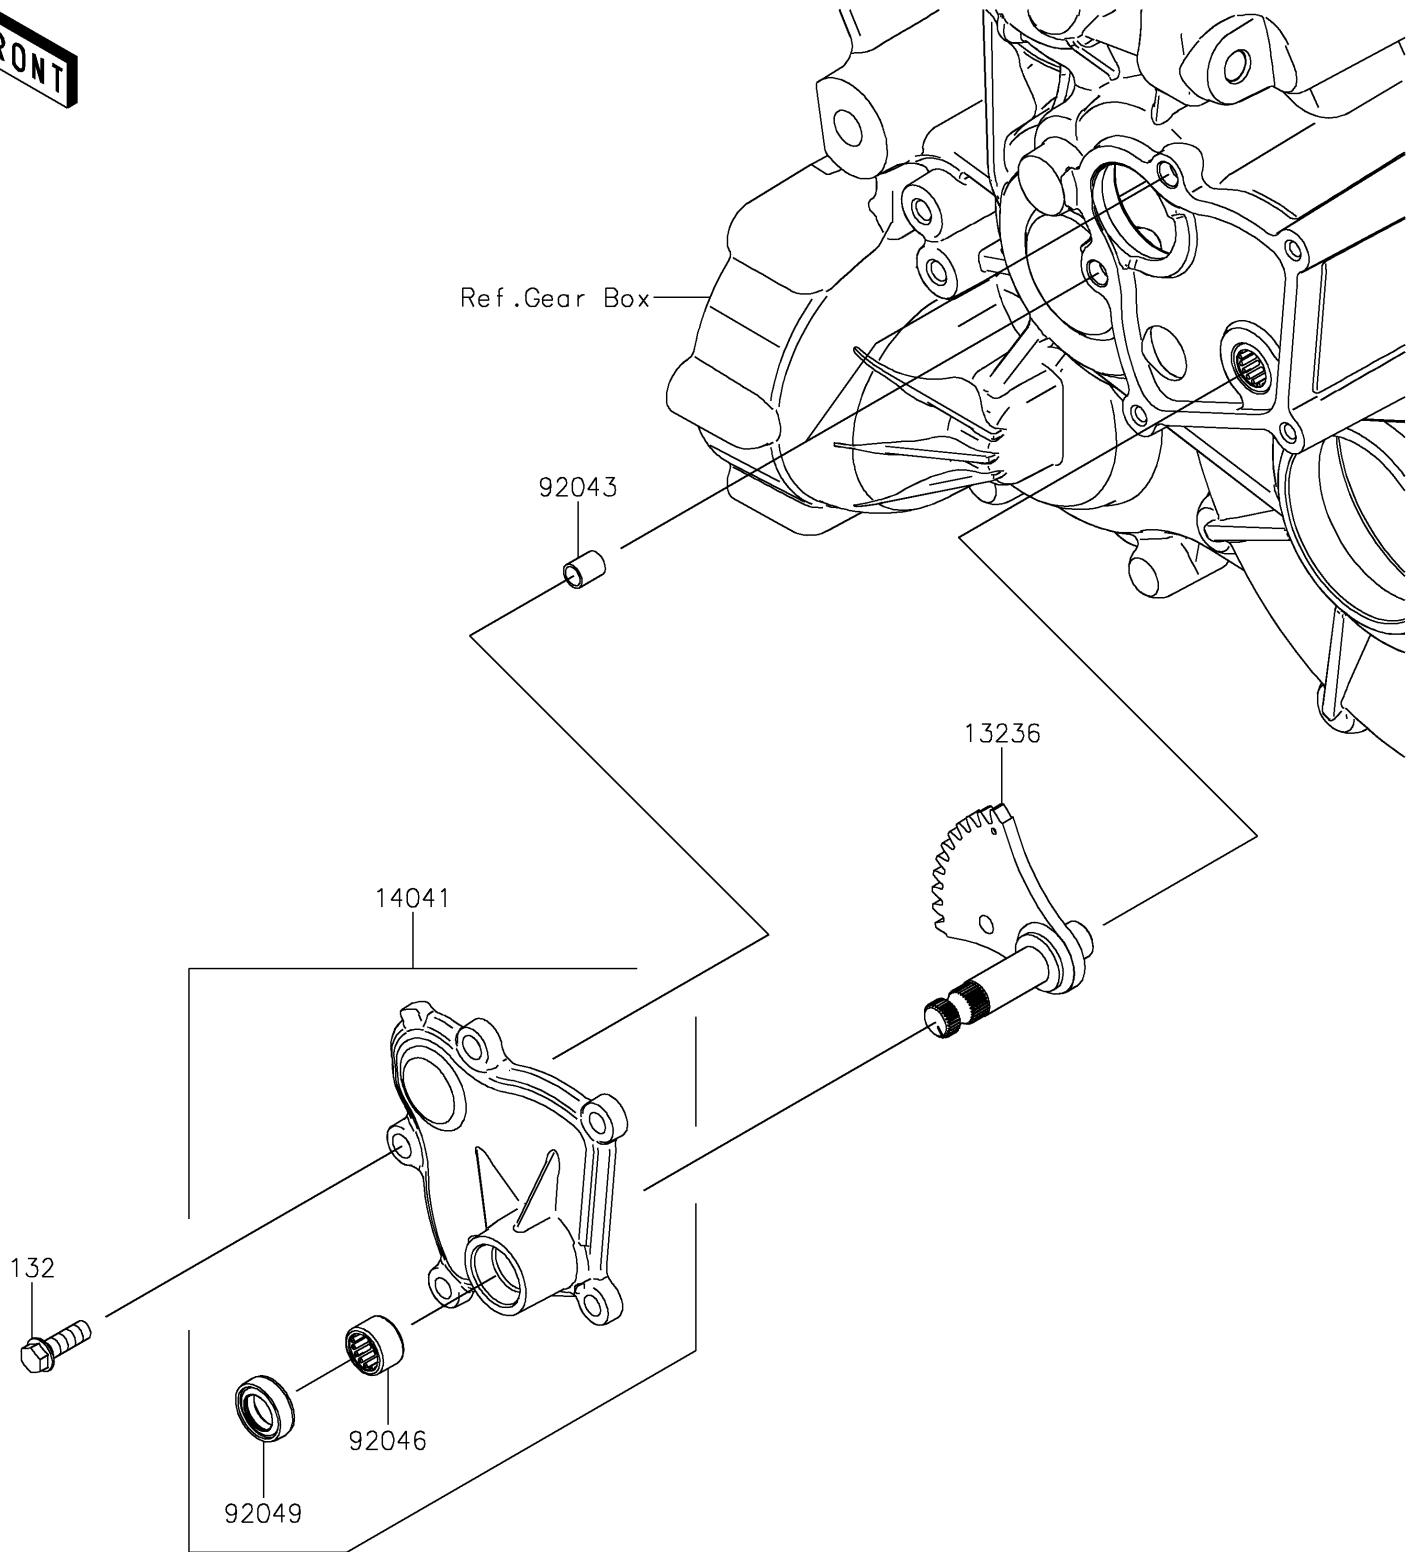

2024 TERYX KRX® 1000 SE PARTS DIAGRAM

Gear Change Mechanism

E1370

2024 TERYX KRX® 1000 SE PARTS LIST

Gear Change Mechanism

ITEM NAME	PART NUMBER	QUANTITY
LEVER-COMP (Ref # 13236)	13236-0816	1
COVER-COMP (Ref # 14041)	14041-0614	1
PIN,DOWEL,8X10 (Ref # 92043)	92043-1302	2
BEARING-NEEDLE,HK1210FM (Ref # 92046)	92046-0034	1
SEAL-OIL,CLUTCH RELEASE (Ref # 92049)	92049-1475	1
BOLT-FLANGED-SMALL,6X18 (Ref # 132)	132BA0618	5