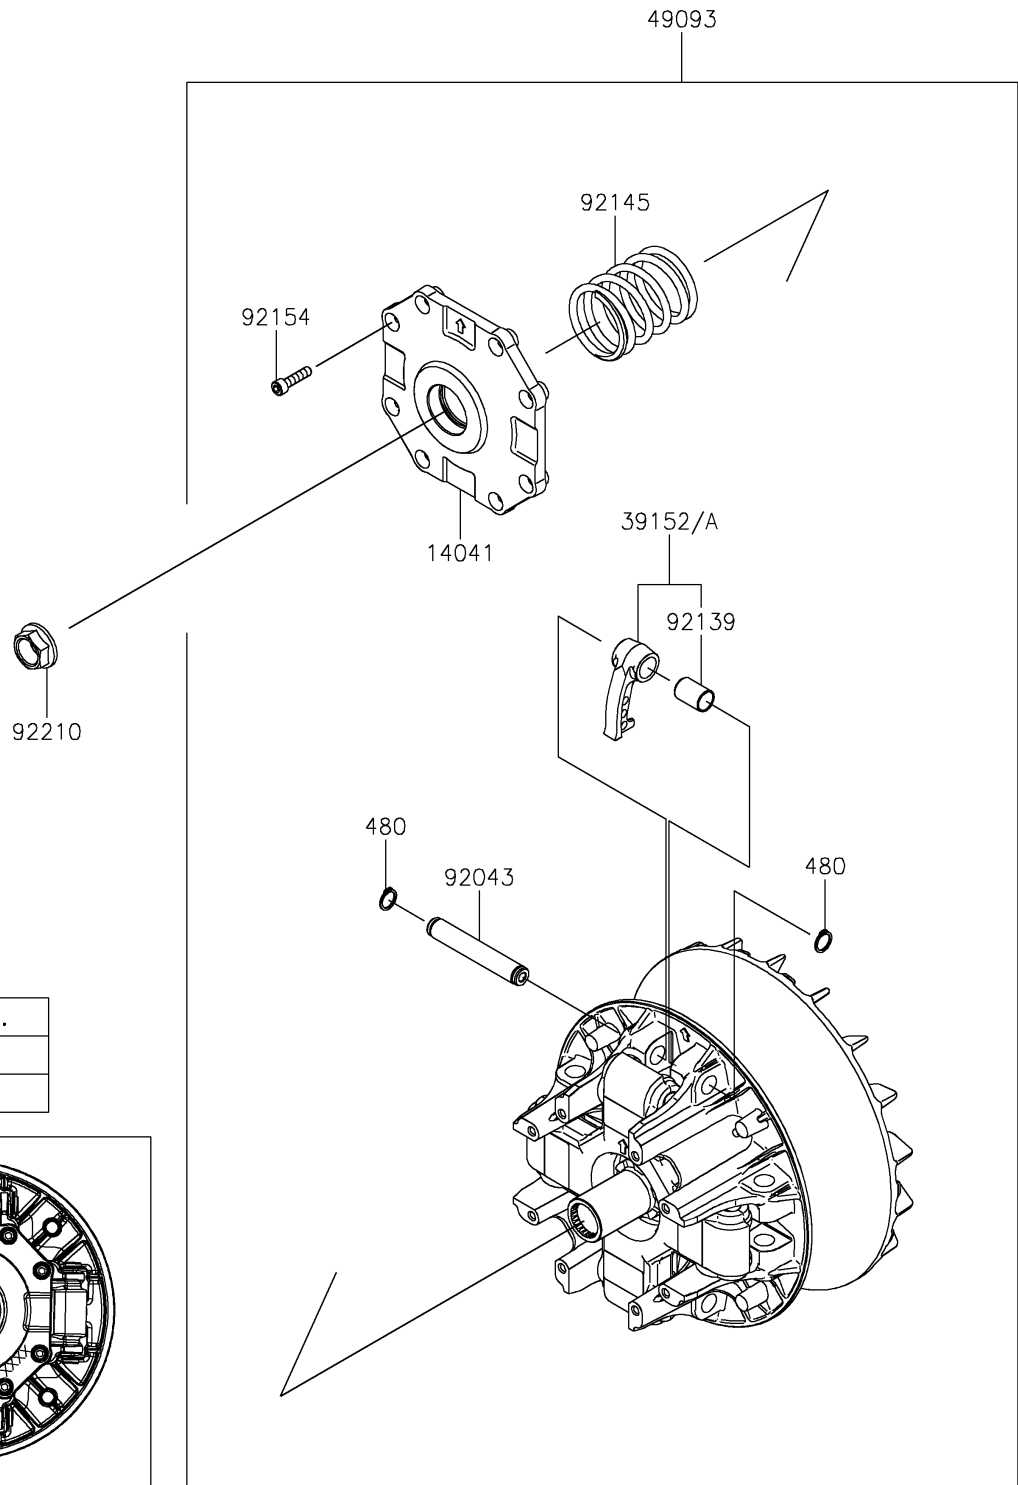

2023 Teryx KRX® 1000 Special Edition PARTS DIAGRAM

Drive Converter

E1391

Mark	Ref No.
75 or 77	39152
Other	39152A

2023 Teryx KRX® 1000 Special Edition PARTS LIST

Drive Converter

ITEM NAME	PART NUMBER	QUANTITY
COVER-COMP (Ref # 14041)	14041-0622	1
WEIGHT-RAMP (Ref # 39152)	39152-0048	4
WEIGHT-RAMP (Ref # 39152A)	39152-0097	4
CONVERTER-ASSY-DRIVE (Ref # 49093)	49093-0083	1
PIN (Ref # 92043)	92043-1747	4
BUSHING (Ref # 92139)	92139-0933	4
SPRING (Ref # 92145)	92145-1855	1
BOLT-SOCKET,6X25 (Ref # 92154)	92154-3960	8
NUT,20MM (Ref # 92210)	92210-1753	1
CIRCLIP-TYPE-C,13MM (Ref # 480)	480J1300	8