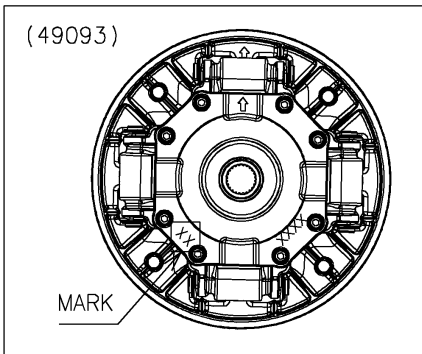

2023 Teryx KRX® 1000 Special Edition PARTS DIAGRAM

Drive Converter

E1391

Mark	Ref No.
75 or 77	39152
Other	39152A

2023 Teryx KRX® 1000 Special Edition PARTS LIST

Drive Converter

ITEM NAME	PART NUMBER	QUANTITY
COVER-COMP (Ref # 14041)	14041-0622	1
WEIGHT-RAMP (Ref # 39152)	39152-0048	4
WEIGHT-RAMP (Ref # 39152A)	39152-0097	4
CONVERTER-ASSY-DRIVE (Ref # 49093)	49093-0083	1
PIN (Ref # 92043)	92043-1747	4
BUSHING (Ref # 92139)	92139-0933	4
SPRING (Ref # 92145)	92145-1855	1
BOLT-SOCKET,6X25 (Ref # 92154)	92154-3960	8
NUT,20MM (Ref # 92210)	92210-1753	1
CIRCLIP-TYPE-C,13MM (Ref # 480)	480J1300	8