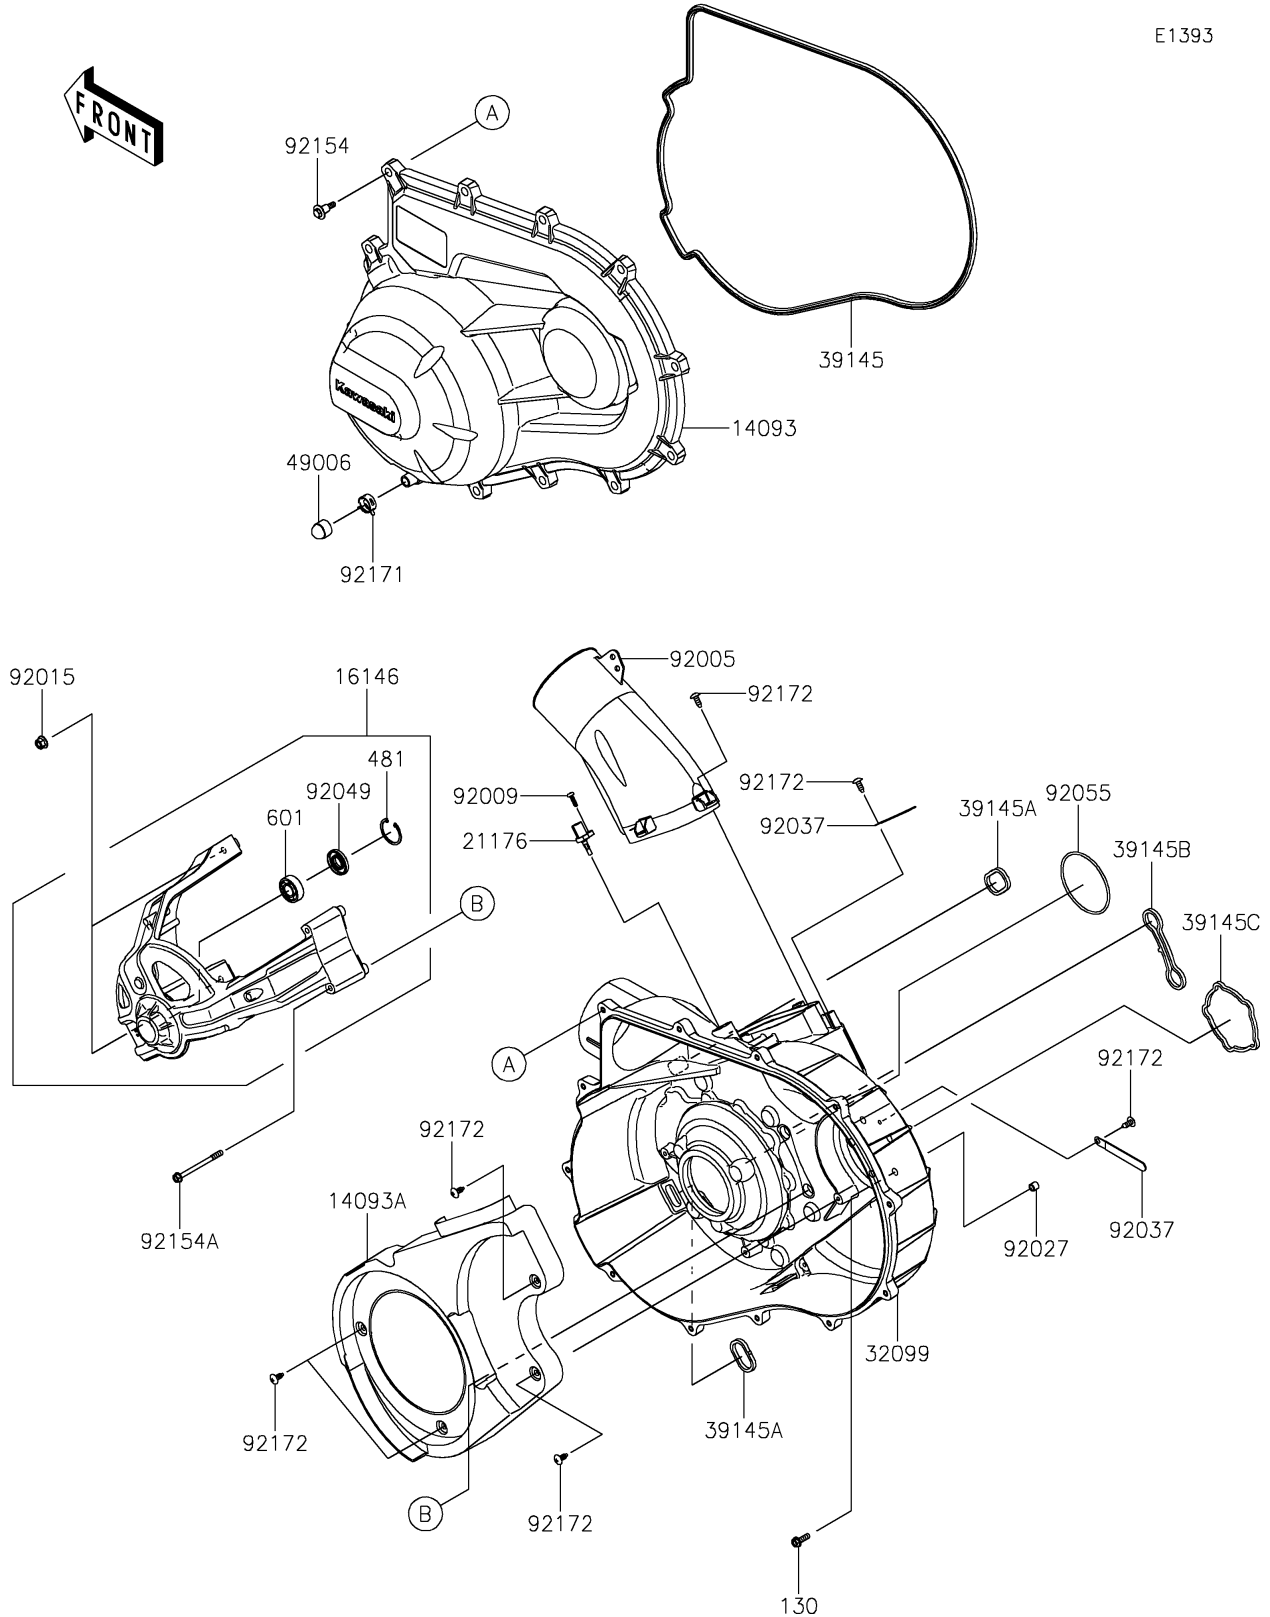

# 2023 Teryx KRX® 1000 Special Edition PARTS DIAGRAM

## Converter Cover

E1393

### Converter Cover

ITEM NAME	PART NUMBER	QUANTITY
COVER,CVT (Ref # 14093)	14093-0774	1
COVER (Ref # 14093A)	14093-0775	1
COVER-ASSY (Ref # 16146)	16146-0840	1
SENSOR,AIR TEMPERATURE (Ref # 21176)	21176-0048	1
CASE,CVT (Ref # 32099)	32099-0795	1
TRIM-SEAL,CVT COVER (Ref # 39145)	39145-0711	1
TRIM-SEAL (Ref # 39145A)	39145-0712	2
TRIM-SEAL (Ref # 39145B)	39145-0713	1
TRIM-SEAL (Ref # 39145C)	39145-0714	1
BOOT,DRAIN (Ref # 49006)	49006-3718	1
FITTING (Ref # 92005)	92005-0978	1
SCREW,TAPPING,5X16 (Ref # 92009)	92009-1264	1
NUT,FLANGED,LOCK,8MM (Ref # 92015)	92015-1668	2
COLLAR,6.8X10X8.5 (Ref # 92027)	92027-129	5
CLAMP (Ref # 92037)	92037-1993	2
SEAL-OIL,TC 15X35X6 (Ref # 92049)	92049-0816	1
RING-O,84.4X3.1 (Ref # 92055)	92055-0916	1
BOLT,CVT COVER (Ref # 92154)	92154-1522	12
BOLT,6X80 (Ref # 92154A)	92154-3862	2
CLAMP (Ref # 92171)	92171-0329	1
SCREW,6X16 (Ref # 92172)	92172-0284	10
BOLT-FLANGED,6X20 (Ref # 130)	130BA0620	5
CIRCLIP-TYPE-C,35MM (Ref # 481)	481J3500	1
BEARING-BALL,#6202C3 (Ref # 601)	601B6202	1