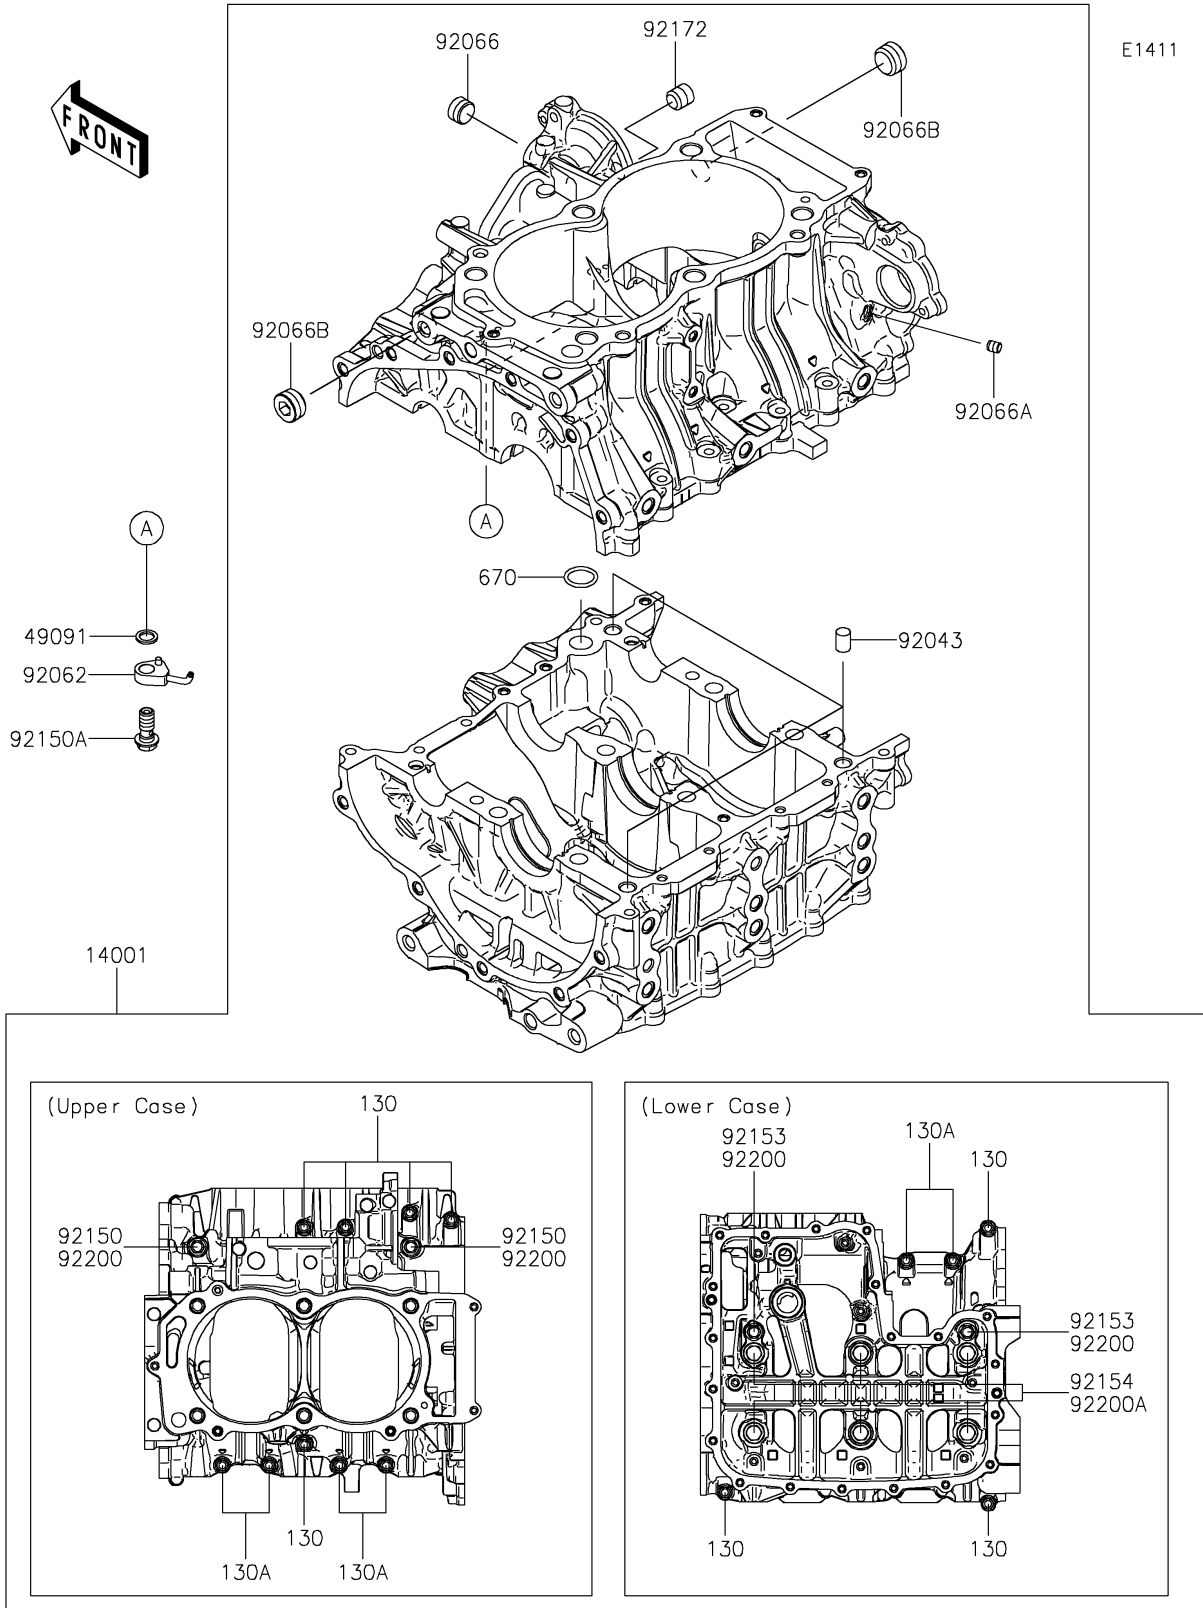

# 2023 Teryx KRX® 1000 Special Edition PARTS DIAGRAM

Crankcase

## 2023 Teryx KRX® 1000 Special Edition PARTS LIST

### Crankcase

ITEM NAME	PART NUMBER	QUANTITY
SET-CRANKCASE (Ref # 14001)	14001-0693	1
WASHER-SEAL,10.1X14.5X1.5 (Ref # 49091)	49091-0001	2
PIN,10X14 (Ref # 92043)	92043-1506	3
NOZZLE,OIL JET (Ref # 92062)	92062-0566	2
PLUG (Ref # 92066)	92066-0836	1
PLUG,OIL LINE,7.2X8 (Ref # 92066A)	92066-1012	1
PLUG (Ref # 92066B)	92066-3779	2
BOLT,8X70 (Ref # 92150)	92150-1483	2
BOLT,BANJO,10X23 (Ref # 92150A)	92150-1641	2
BOLT,FLANGED,8X90 (Ref # 92153)	92153-1632	2
BOLT (Ref # 92154)	92154-3912	6
SCREW (Ref # 92172)	92172-1266	1
WASHER,8.2X16X1.6 (Ref # 92200)	92200-0047	4
WASHER,11.5X20.5X3.2 (Ref # 92200A)	92200-0727	6
BOLT-FLANGED,6X55 (Ref # 130)	130CA0655	8
BOLT-FLANGED,6X45 (Ref # 130A)	130CB0645	6
O RING,18MM (Ref # 670)	670D2018	1