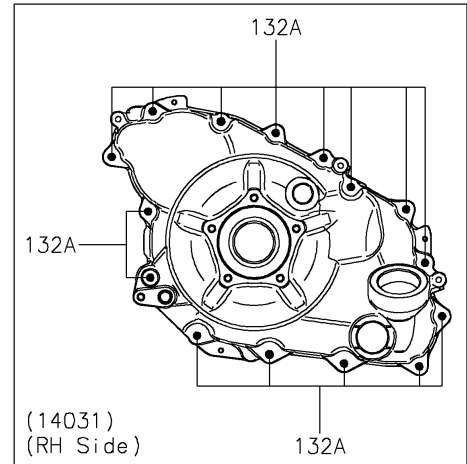

2023 TERYX KRX® 1000 SPECIAL EDITION PARTS DIAGRAM

Engine Cover(s)

E1431

2023 TERYX KRX® 1000 SPECIAL EDITION PARTS LIST

Engine Cover(s)

ITEM NAME	PART NUMBER	QUANTITY
GASKET,GENERATOR COVER (Ref # 11061)	11061-1304	1
GASKET,CLUTCH COVER (Ref # 11061A)	11061-1305	1
PLATE,CLUTCH COVER,BACK (Ref # 13272)	13272-2799	1
PLATE-POSITION (Ref # 14014)	14014-0556	3
COVER-GENERATOR (Ref # 14031)	14031-0639	1
COVER-CLUTCH (Ref # 14032)	14032-0646	1
COVER,GENERATOR,OUTER (Ref # 14093)	14093-0794	1
CAP-OIL FILLER (Ref # 16115)	16115-1064	1
GAUGE,OIL (Ref # 52005)	52005-0766	1
STUD,8X30 (Ref # 92004)	92004-0790	2
PIN,DOWEL,10X14 (Ref # 92043)	92043-1037	2
PIN,6.2X8X14 (Ref # 92043A)	92043-1263	2
PIN,8X14 (Ref # 92043B)	92043-1567	2
BEARING-BALL,16014CS45 (Ref # 92045)	92045-0709	1
SEAL-OIL,HTC 59X77X9 (Ref # 92049)	92049-0820	1
RING-O,37.2X1.9 (Ref # 92055)	92055-0959	1
RING-O,20X2 (Ref # 92055A)	92055-1146	1
RING-O,35.8MM (Ref # 92055B)	92055-1281	1
PLUG,COVER (Ref # 92066)	92066-0011	1
PLUG,36X7.5 (Ref # 92066A)	92066-0744	1
BOLT,8X40 (Ref # 92151)	92151-1621	11
BOLT,FLAT,8X13.6 (Ref # 92154)	92154-0978	3
WASHER,8.5X18X2.3 (Ref # 92200)	92200-1213	2
BOLT-FLANGED,10X30 (Ref # 130)	130BA1030	4
BOLT-FLANGED-SMALL,6X16 (Ref # 132)	132BA0616	5
BOLT-FLANGED-SMALL,6X30 (Ref # 132A)	132BA0630	15
CIRCLIP (Ref # 481)	481J3400	1
PIN-DOWEL,4X16 (Ref # 551)	551A0416	2