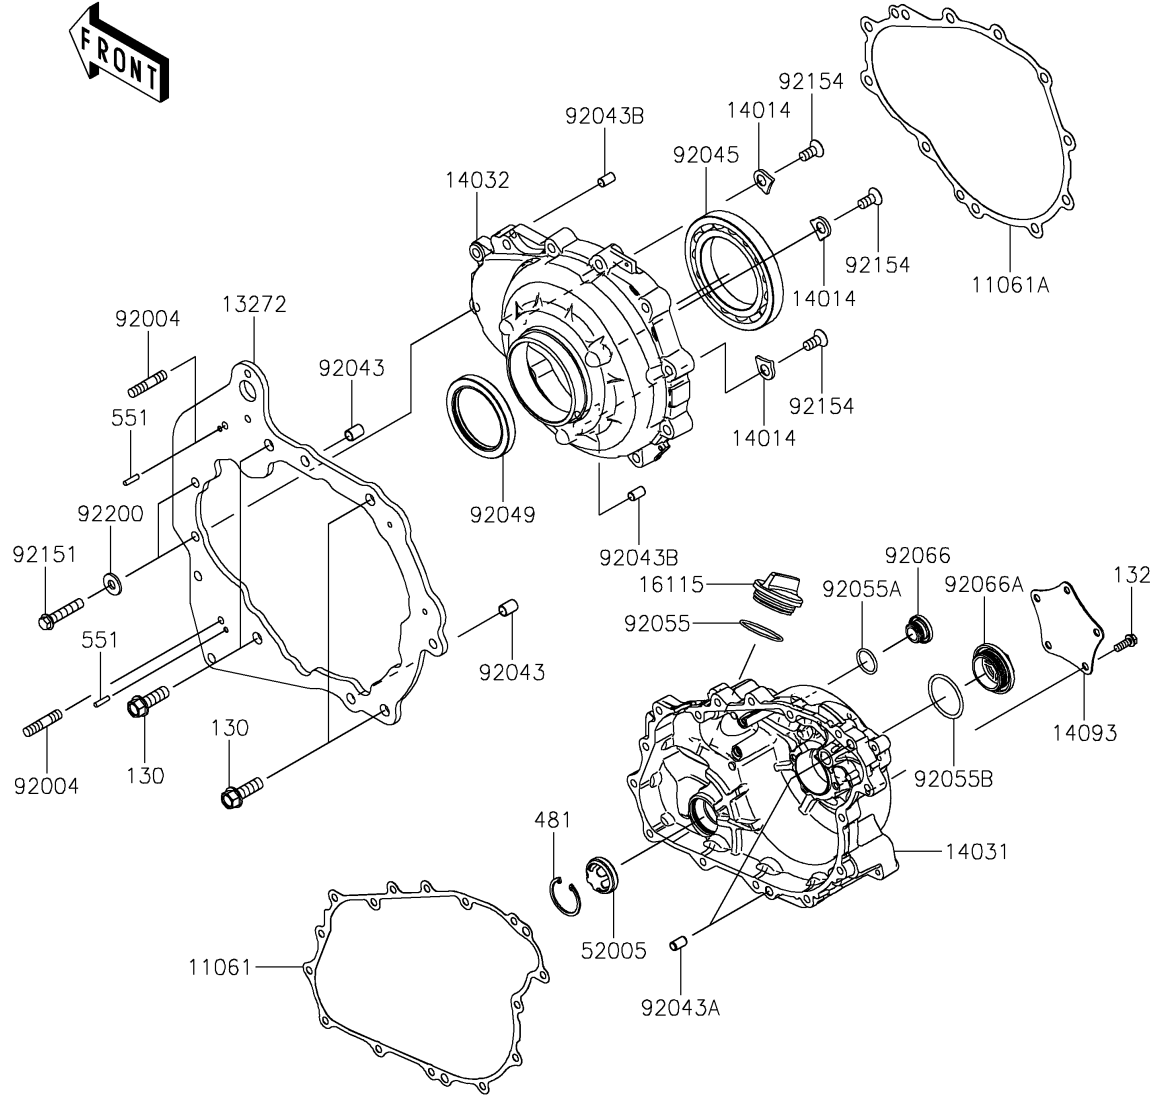

2023 TERYX KRX® 1000 SPECIAL EDITION PARTS DIAGRAM

Engine Cover(s)

E1431

2023 TERYX KRX® 1000 SPECIAL EDITION PARTS LIST

Engine Cover(s)

ITEM NAME	PART NUMBER	QUANTITY
GASKET,GENERATOR COVER (Ref # 11061)	11061-1304	1
GASKET,CLUTCH COVER (Ref # 11061A)	11061-1305	1
PLATE,CLUTCH COVER,BACK (Ref # 13272)	13272-2799	1
PLATE-POSITION (Ref # 14014)	14014-0556	3
COVER-GENERATOR (Ref # 14031)	14031-0639	1
COVER-CLUTCH (Ref # 14032)	14032-0646	1
COVER,GENERATOR,OUTER (Ref # 14093)	14093-0794	1
CAP-OIL FILLER (Ref # 16115)	16115-1064	1
GAUGE,OIL (Ref # 52005)	52005-0766	1
STUD,8X30 (Ref # 92004)	92004-0790	2
PIN,DOWEL,10X14 (Ref # 92043)	92043-1037	2
PIN,6.2X8X14 (Ref # 92043A)	92043-1263	2
PIN,8X14 (Ref # 92043B)	92043-1567	2
BEARING-BALL,16014CS45 (Ref # 92045)	92045-0709	1
SEAL-OIL,HTC 59X77X9 (Ref # 92049)	92049-0820	1
RING-O,37.2X1.9 (Ref # 92055)	92055-0959	1
RING-O,20X2 (Ref # 92055A)	92055-1146	1
RING-O,35.8MM (Ref # 92055B)	92055-1281	1
PLUG,COVER (Ref # 92066)	92066-0011	1
PLUG,36X7.5 (Ref # 92066A)	92066-0744	1
BOLT,8X40 (Ref # 92151)	92151-1621	11
BOLT,FLAT,8X13.6 (Ref # 92154)	92154-0978	3
WASHER,8.5X18X2.3 (Ref # 92200)	92200-1213	2
BOLT-FLANGED,10X30 (Ref # 130)	130BA1030	4
BOLT-FLANGED-SMALL,6X16 (Ref # 132)	132BA0616	5
BOLT-FLANGED-SMALL,6X30 (Ref # 132A)	132BA0630	15
CIRCLIP (Ref # 481)	481J3400	1
PIN-DOWEL,4X16 (Ref # 551)	551A0416	2