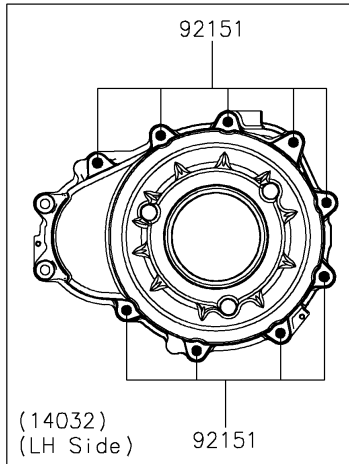

2023 TERYX KRX® 1000 SPECIAL EDITION PARTS DIAGRAM

Engine Cover(s)

E1431

2023 TERYX KRX® 1000 SPECIAL EDITION PARTS LIST

Engine Cover(s)

ITEM NAME	PART NUMBER	QUANTITY
GASKET,GENERATOR COVER (Ref # 11061)	11061-1304	1
GASKET,CLUTCH COVER (Ref # 11061A)	11061-1305	1
PLATE,CLUTCH COVER,BACK (Ref # 13272)	13272-2799	1
PLATE-POSITION (Ref # 14014)	14014-0556	3
COVER-GENERATOR (Ref # 14031)	14031-0639	1
COVER-CLUTCH (Ref # 14032)	14032-0646	1
COVER,GENERATOR,OUTER (Ref # 14093)	14093-0794	1
CAP-OIL FILLER (Ref # 16115)	16115-1064	1
GAUGE,OIL (Ref # 52005)	52005-0766	1
STUD,8X30 (Ref # 92004)	92004-0790	2
PIN,DOWEL,10X14 (Ref # 92043)	92043-1037	2
PIN,6.2X8X14 (Ref # 92043A)	92043-1263	2
PIN,8X14 (Ref # 92043B)	92043-1567	2
BEARING-BALL,16014CS45 (Ref # 92045)	92045-0709	1
SEAL-OIL,HTC 59X77X9 (Ref # 92049)	92049-0820	1
RING-O,37.2X1.9 (Ref # 92055)	92055-0959	1
RING-O,20X2 (Ref # 92055A)	92055-1146	1
RING-O,35.8MM (Ref # 92055B)	92055-1281	1
PLUG,COVER (Ref # 92066)	92066-0011	1
PLUG,36X7.5 (Ref # 92066A)	92066-0744	1
BOLT,8X40 (Ref # 92151)	92151-1621	11
BOLT,FLAT,8X13.6 (Ref # 92154)	92154-0978	3
WASHER,8.5X18X2.3 (Ref # 92200)	92200-1213	2
BOLT-FLANGED,10X30 (Ref # 130)	130BA1030	4
BOLT-FLANGED-SMALL,6X16 (Ref # 132)	132BA0616	5
BOLT-FLANGED-SMALL,6X30 (Ref # 132A)	132BA0630	15
CIRCLIP (Ref # 481)	481J3400	1
PIN-DOWEL,4X16 (Ref # 551)	551A0416	2