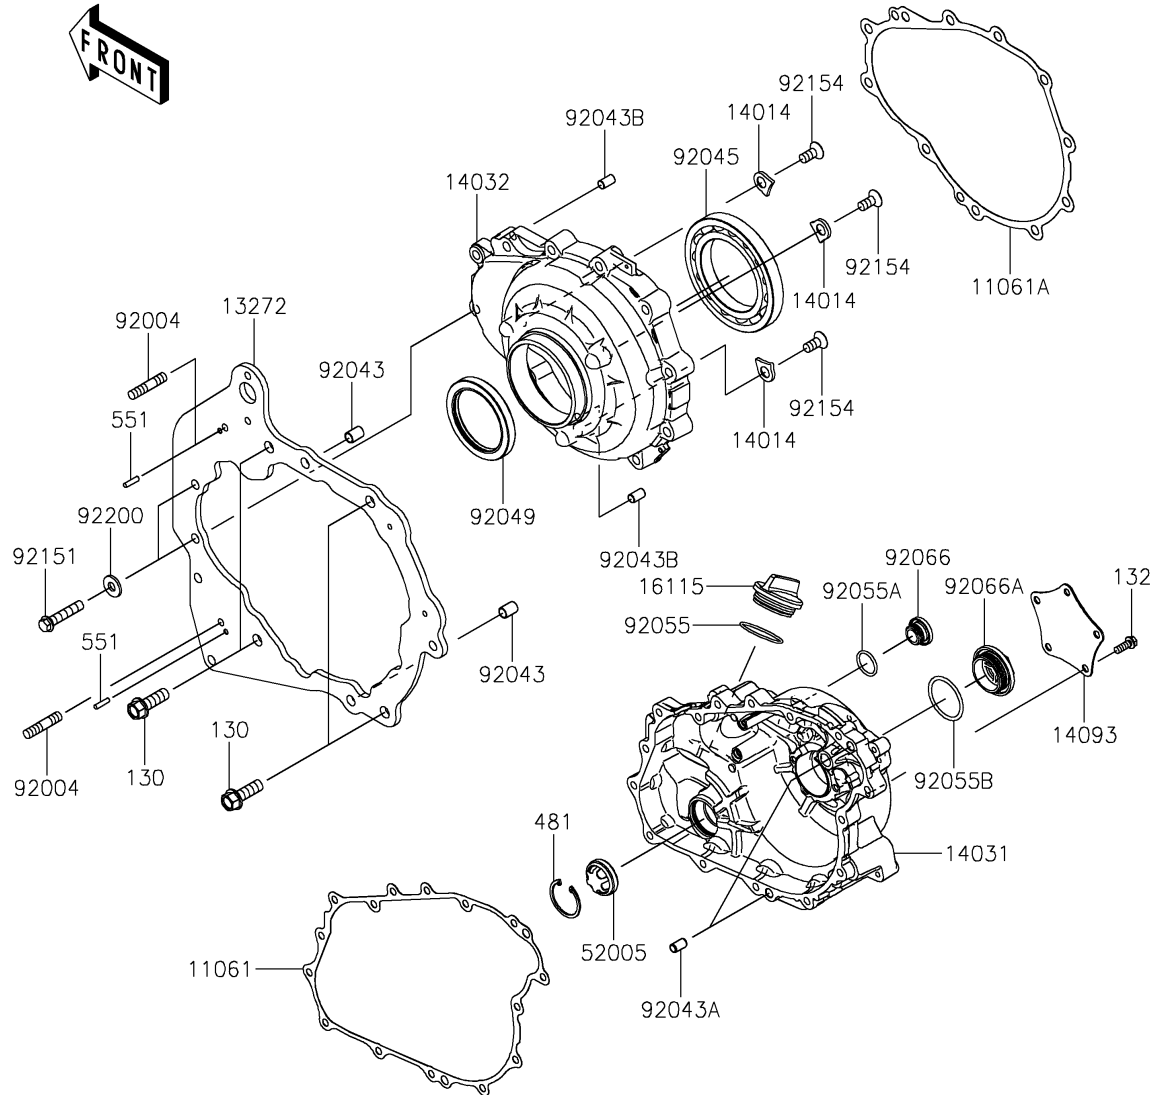

2023 Teryx KRX® 1000 Special Edition PARTS DIAGRAM

Engine Cover(s)

E1431

2023 Teryx KRX® 1000 Special Edition PARTS LIST

Engine Cover(s)

ITEM NAME	PART NUMBER	QUANTITY
GASKET,GENERATOR COVER (Ref # 11061)	11061-1304	1
GASKET,CLUTCH COVER (Ref # 11061A)	11061-1305	1
PLATE,CLUTCH COVER,BACK (Ref # 13272)	13272-2799	1
PLATE-POSITION (Ref # 14014)	14014-0556	3
COVER-GENERATOR (Ref # 14031)	14031-0639	1
COVER-CLUTCH (Ref # 14032)	14032-0646	1
COVER,GENERATOR,OUTER (Ref # 14093)	14093-0794	1
CAP-OIL FILLER (Ref # 16115)	16115-1064	1
GAUGE,OIL (Ref # 52005)	52005-0766	1
STUD,8X30 (Ref # 92004)	92004-0790	2
PIN,DOWEL,10X14 (Ref # 92043)	92043-1037	2
PIN,6.2X8X14 (Ref # 92043A)	92043-1263	2
PIN,8X14 (Ref # 92043B)	92043-1567	2
BEARING-BALL,16014CS45 (Ref # 92045)	92045-0709	1
SEAL-OIL,HTC 59X77X9 (Ref # 92049)	92049-0820	1
RING-O,37.2X1.9 (Ref # 92055)	92055-0959	1
RING-O,20X2 (Ref # 92055A)	92055-1146	1
RING-O,35.8MM (Ref # 92055B)	92055-1281	1
PLUG,COVER (Ref # 92066)	92066-0011	1
PLUG,36X7.5 (Ref # 92066A)	92066-0744	1
BOLT,8X40 (Ref # 92151)	92151-1621	11
BOLT,FLAT,8X13.6 (Ref # 92154)	92154-0978	3
WASHER,8.5X18X2.3 (Ref # 92200)	92200-1213	2
BOLT-FLANGED,10X30 (Ref # 130)	130BA1030	4
BOLT-FLANGED-SMALL,6X16 (Ref # 132)	132BA0616	5
BOLT-FLANGED-SMALL,6X30 (Ref # 132A)	132BA0630	15
CIRCLIP (Ref # 481)	481J3400	1
PIN-DOWEL,4X16 (Ref # 551)	551A0416	2