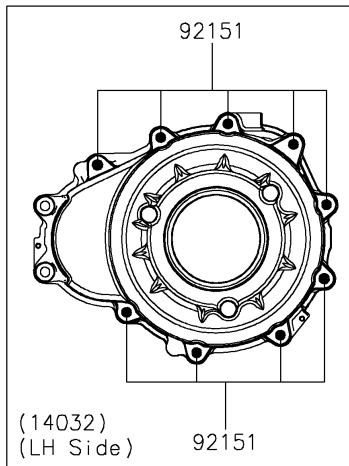

2023 Teryx KRX® 1000 Special Edition PARTS DIAGRAM

Engine Cover(s)

E1431

2023 Teryx KRX® 1000 Special Edition PARTS LIST

Engine Cover(s)

ITEM NAME	PART NUMBER	QUANTITY
GASKET,GENERATOR COVER (Ref # 11061)	11061-1304	1
GASKET,CLUTCH COVER (Ref # 11061A)	11061-1305	1
PLATE,CLUTCH COVER,BACK (Ref # 13272)	13272-2799	1
PLATE-POSITION (Ref # 14014)	14014-0556	3
COVER-GENERATOR (Ref # 14031)	14031-0639	1
COVER-CLUTCH (Ref # 14032)	14032-0646	1
COVER,GENERATOR,OUTER (Ref # 14093)	14093-0794	1
CAP-OIL FILLER (Ref # 16115)	16115-1064	1
GAUGE,OIL (Ref # 52005)	52005-0766	1
STUD,8X30 (Ref # 92004)	92004-0790	2
PIN,DOWEL,10X14 (Ref # 92043)	92043-1037	2
PIN,6.2X8X14 (Ref # 92043A)	92043-1263	2
PIN,8X14 (Ref # 92043B)	92043-1567	2
BEARING-BALL,16014CS45 (Ref # 92045)	92045-0709	1
SEAL-OIL,HTC 59X77X9 (Ref # 92049)	92049-0820	1
RING-O,37.2X1.9 (Ref # 92055)	92055-0959	1
RING-O,20X2 (Ref # 92055A)	92055-1146	1
RING-O,35.8MM (Ref # 92055B)	92055-1281	1
PLUG,COVER (Ref # 92066)	92066-0011	1
PLUG,36X7.5 (Ref # 92066A)	92066-0744	1
BOLT,8X40 (Ref # 92151)	92151-1621	11
BOLT,FLAT,8X13.6 (Ref # 92154)	92154-0978	3
WASHER,8.5X18X2.3 (Ref # 92200)	92200-1213	2
BOLT-FLANGED,10X30 (Ref # 130)	130BA1030	4
BOLT-FLANGED-SMALL,6X16 (Ref # 132)	132BA0616	5
BOLT-FLANGED-SMALL,6X30 (Ref # 132A)	132BA0630	15
CIRCLIP (Ref # 481)	481J3400	1
PIN-DOWEL,4X16 (Ref # 551)	551A0416	2