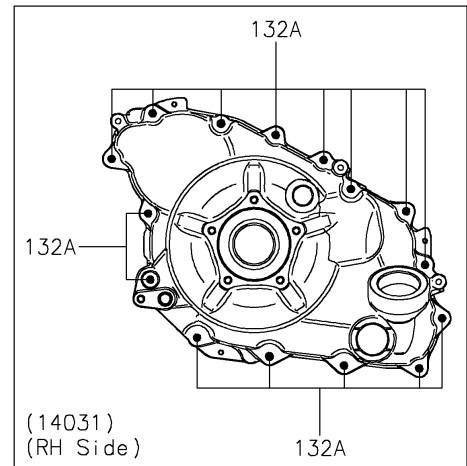

2023 Teryx KRX® 1000 Special Edition PARTS DIAGRAM

Engine Cover(s)

E1431

2023 Teryx KRX® 1000 Special Edition PARTS LIST

Engine Cover(s)

ITEM NAME	PART NUMBER	QUANTITY
GASKET,GENERATOR COVER (Ref # 11061)	11061-1304	1
GASKET,CLUTCH COVER (Ref # 11061A)	11061-1305	1
PLATE,CLUTCH COVER,BACK (Ref # 13272)	13272-2799	1
PLATE-POSITION (Ref # 14014)	14014-0556	3
COVER-GENERATOR (Ref # 14031)	14031-0639	1
COVER-CLUTCH (Ref # 14032)	14032-0646	1
COVER,GENERATOR,OUTER (Ref # 14093)	14093-0794	1
CAP-OIL FILLER (Ref # 16115)	16115-1064	1
GAUGE,OIL (Ref # 52005)	52005-0766	1
STUD,8X30 (Ref # 92004)	92004-0790	2
PIN,DOWEL,10X14 (Ref # 92043)	92043-1037	2
PIN,6.2X8X14 (Ref # 92043A)	92043-1263	2
PIN,8X14 (Ref # 92043B)	92043-1567	2
BEARING-BALL,16014CS45 (Ref # 92045)	92045-0709	1
SEAL-OIL,HTC 59X77X9 (Ref # 92049)	92049-0820	1
RING-O,37.2X1.9 (Ref # 92055)	92055-0959	1
RING-O,20X2 (Ref # 92055A)	92055-1146	1
RING-O,35.8MM (Ref # 92055B)	92055-1281	1
PLUG,COVER (Ref # 92066)	92066-0011	1
PLUG,36X7.5 (Ref # 92066A)	92066-0744	1
BOLT,8X40 (Ref # 92151)	92151-1621	11
BOLT,FLAT,8X13.6 (Ref # 92154)	92154-0978	3
WASHER,8.5X18X2.3 (Ref # 92200)	92200-1213	2
BOLT-FLANGED,10X30 (Ref # 130)	130BA1030	4
BOLT-FLANGED-SMALL,6X16 (Ref # 132)	132BA0616	5
BOLT-FLANGED-SMALL,6X30 (Ref # 132A)	132BA0630	15
CIRCLIP (Ref # 481)	481J3400	1
PIN-DOWEL,4X16 (Ref # 551)	551A0416	2