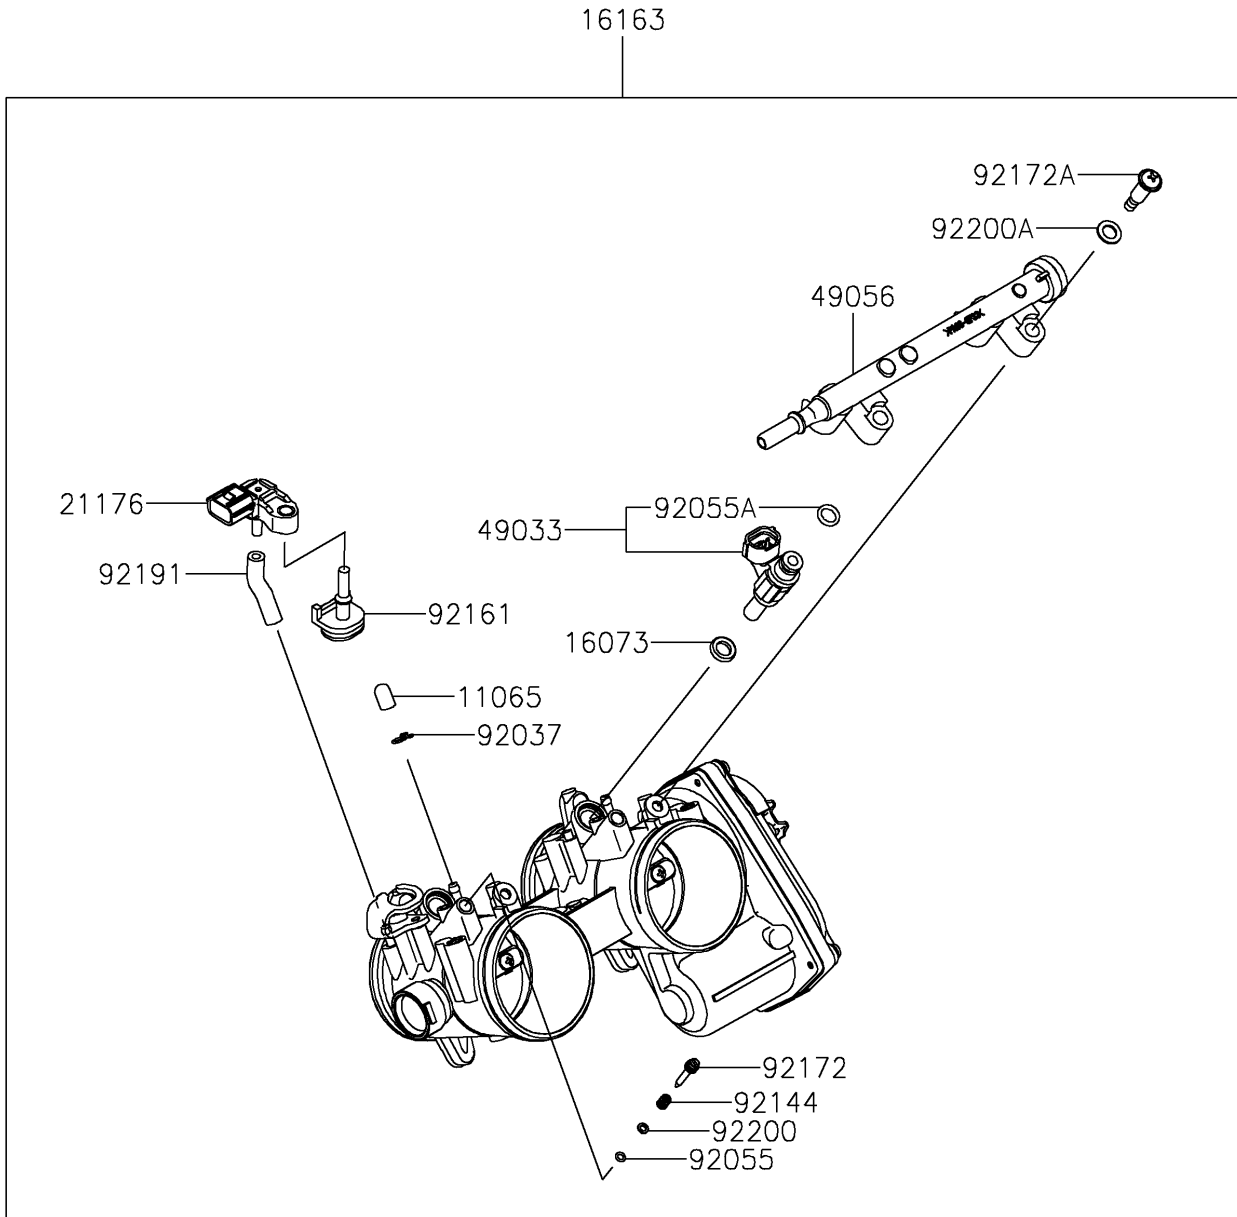

# 2024 TERYX KRX® 1000 SE PARTS DIAGRAM

Throttle

E1510

## 2024 TERYX KRX® 1000 SE PARTS LIST

### Throttle

ITEM NAME	PART NUMBER	QUANTITY
CAP (Ref # 11065)	11065-0072	2
INSULATOR (Ref # 16073)	16073-0848	2
THROTTLE-ASSY (Ref # 16163)	16163-0991	1
SENSOR,PRESSURE (Ref # 21176)	21176-0906	1
NOZZLE-INJECTION (Ref # 49033)	49033-0040	2
PIPE-INJECTION (Ref # 49056)	49056-0564	1
CLAMP,TUBE (Ref # 92037)	92037-1124	2
RING-O (Ref # 92055)	92055-0840	2
RING-O,INJECTION NOZZLE (Ref # 92055A)	92055-0937	2
SPRING,THROTTLE STOP SCREW (Ref # 92144)	92144-1674	2
DAMPER (Ref # 92161)	92161-0673	1
SCREW (Ref # 92172)	92172-0156	2
SCREW,PIPE INJECTION (Ref # 92172A)	92172-0828	2
TUBE,3.2X7.4X40 (Ref # 92191)	92191-1551	1
WASHER,PILOT AIR SCREW (Ref # 92200)	92200-1564	2
WASHER (Ref # 92200A)	92200-3807	2