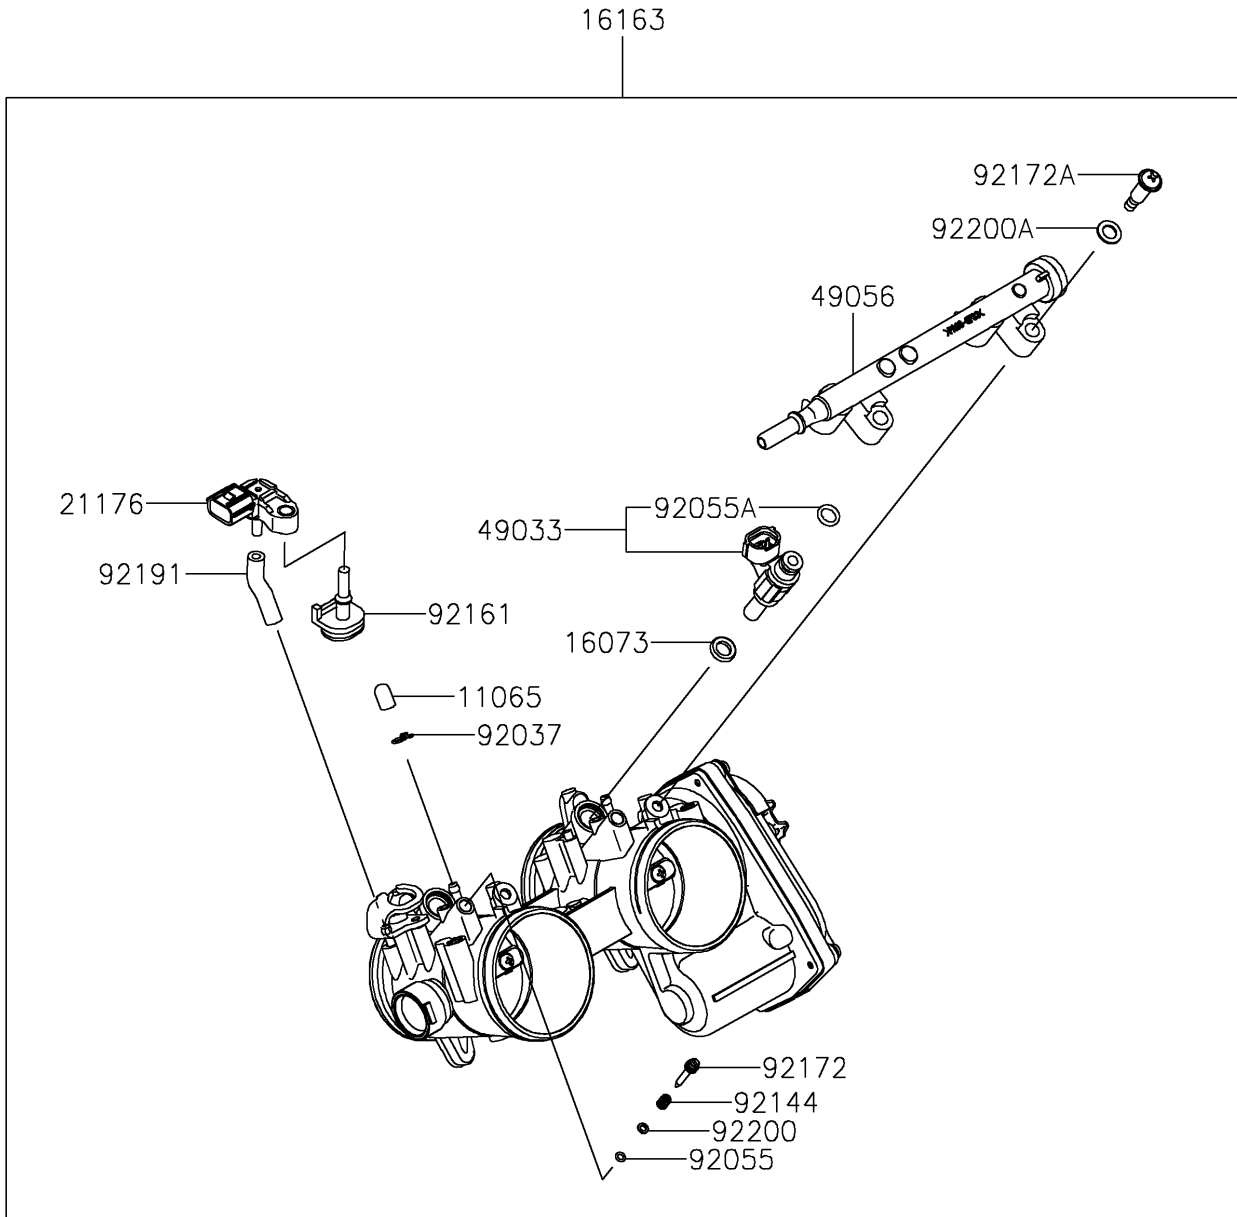

2024 Teryx KRX® 1000 Special Edition PARTS DIAGRAM

Throttle

E1510

2024 Teryx KRX® 1000 Special Edition PARTS LIST

Throttle

ITEM NAME	PART NUMBER	QUANTITY
CAP (Ref # 11065)	11065-0072	2
INSULATOR (Ref # 16073)	16073-0848	2
THROTTLE-ASSY (Ref # 16163)	16163-0991	1
SENSOR,PRESSURE (Ref # 21176)	21176-0906	1
NOZZLE-INJECTION (Ref # 49033)	49033-0040	2
PIPE-INJECTION (Ref # 49056)	49056-0564	1
CLAMP,TUBE (Ref # 92037)	92037-1124	2
RING-O (Ref # 92055)	92055-0840	2
RING-O,INJECTION NOZZLE (Ref # 92055A)	92055-0937	2
SPRING,THROTTLE STOP SCREW (Ref # 92144)	92144-1674	2
DAMPER (Ref # 92161)	92161-0673	1
SCREW (Ref # 92172)	92172-0156	2
SCREW,PIPE INJECTION (Ref # 92172A)	92172-0828	2
TUBE,3.2X7.4X40 (Ref # 92191)	92191-1551	1
WASHER,PILOT AIR SCREW (Ref # 92200)	92200-1564	2
WASHER (Ref # 92200A)	92200-3807	2