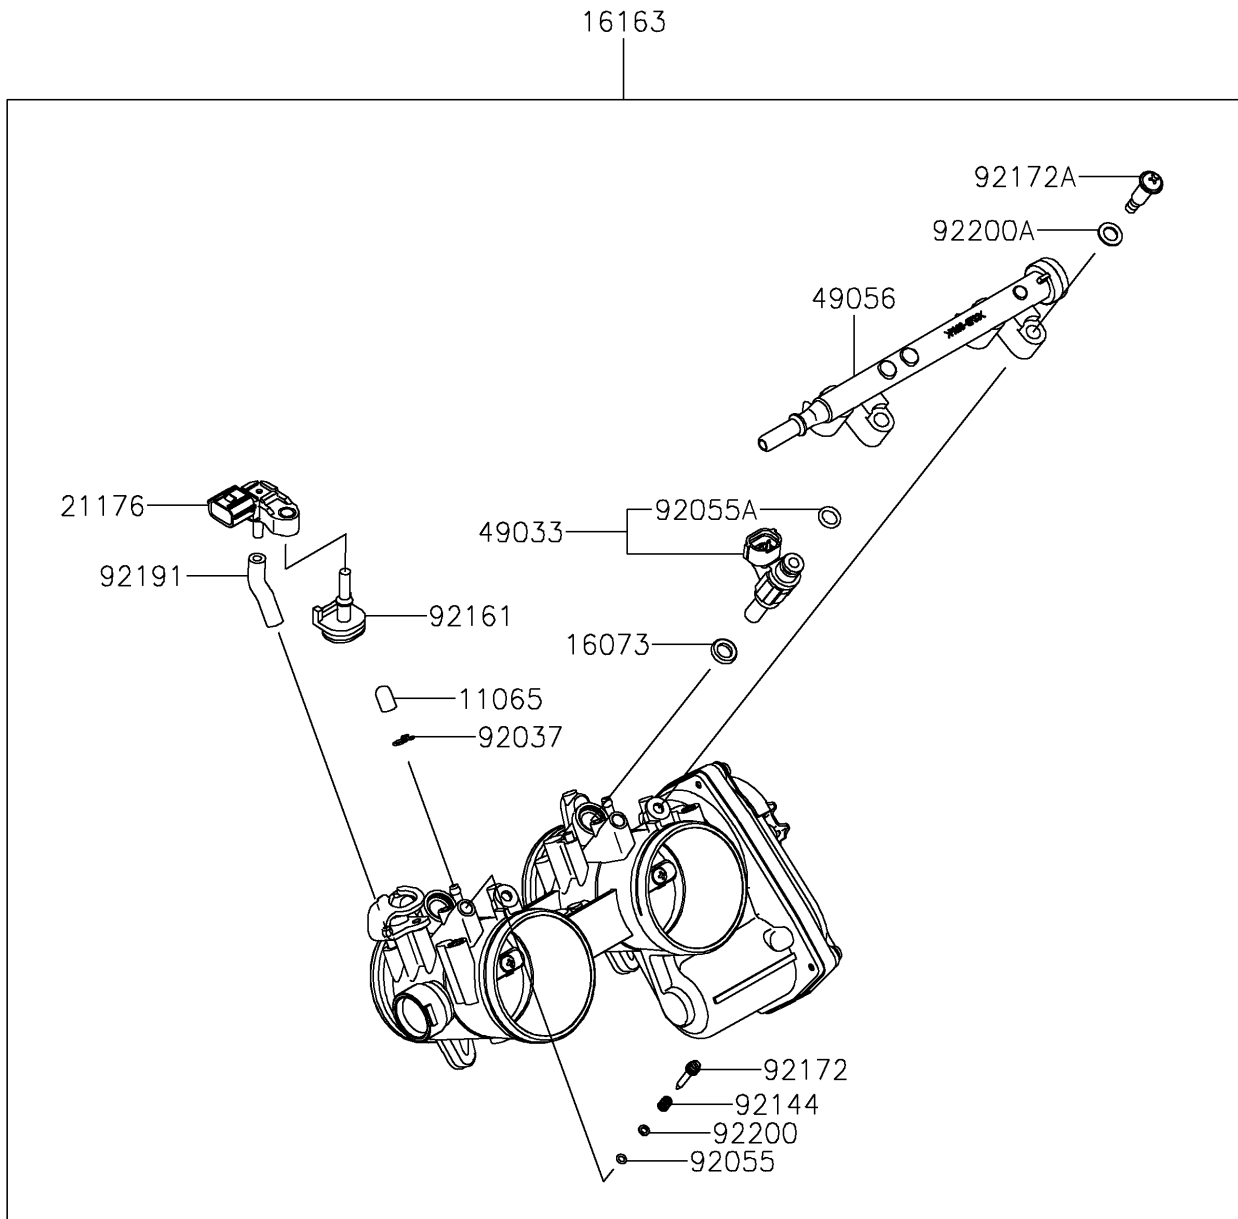

2023 Teryx KRX® 1000 Special Edition PARTS DIAGRAM

Throttle

E1510

2023 Teryx KRX® 1000 Special Edition PARTS LIST

Throttle

ITEM NAME	PART NUMBER	QUANTITY
CAP (Ref # 11065)	11065-0072	2
INSULATOR (Ref # 16073)	16073-0848	2
THROTTLE-ASSY (Ref # 16163)	16163-0991	1
SENSOR,PRESSURE (Ref # 21176)	21176-0906	1
NOZZLE-INJECTION (Ref # 49033)	49033-0040	2
PIPE-INJECTION (Ref # 49056)	49056-0564	1
CLAMP,TUBE (Ref # 92037)	92037-1124	2
RING-O (Ref # 92055)	92055-0840	2
RING-O,INJECTION NOZZLE (Ref # 92055A)	92055-0937	2
SPRING,THROTTLE STOP SCREW (Ref # 92144)	92144-1674	2
DAMPER (Ref # 92161)	92161-0673	1
SCREW (Ref # 92172)	92172-0156	2
SCREW,PIPE INJECTION (Ref # 92172A)	92172-0828	2
TUBE,3.2X7.4X40 (Ref # 92191)	92191-1551	1
WASHER,PILOT AIR SCREW (Ref # 92200)	92200-1564	2
WASHER (Ref # 92200A)	92200-3807	2